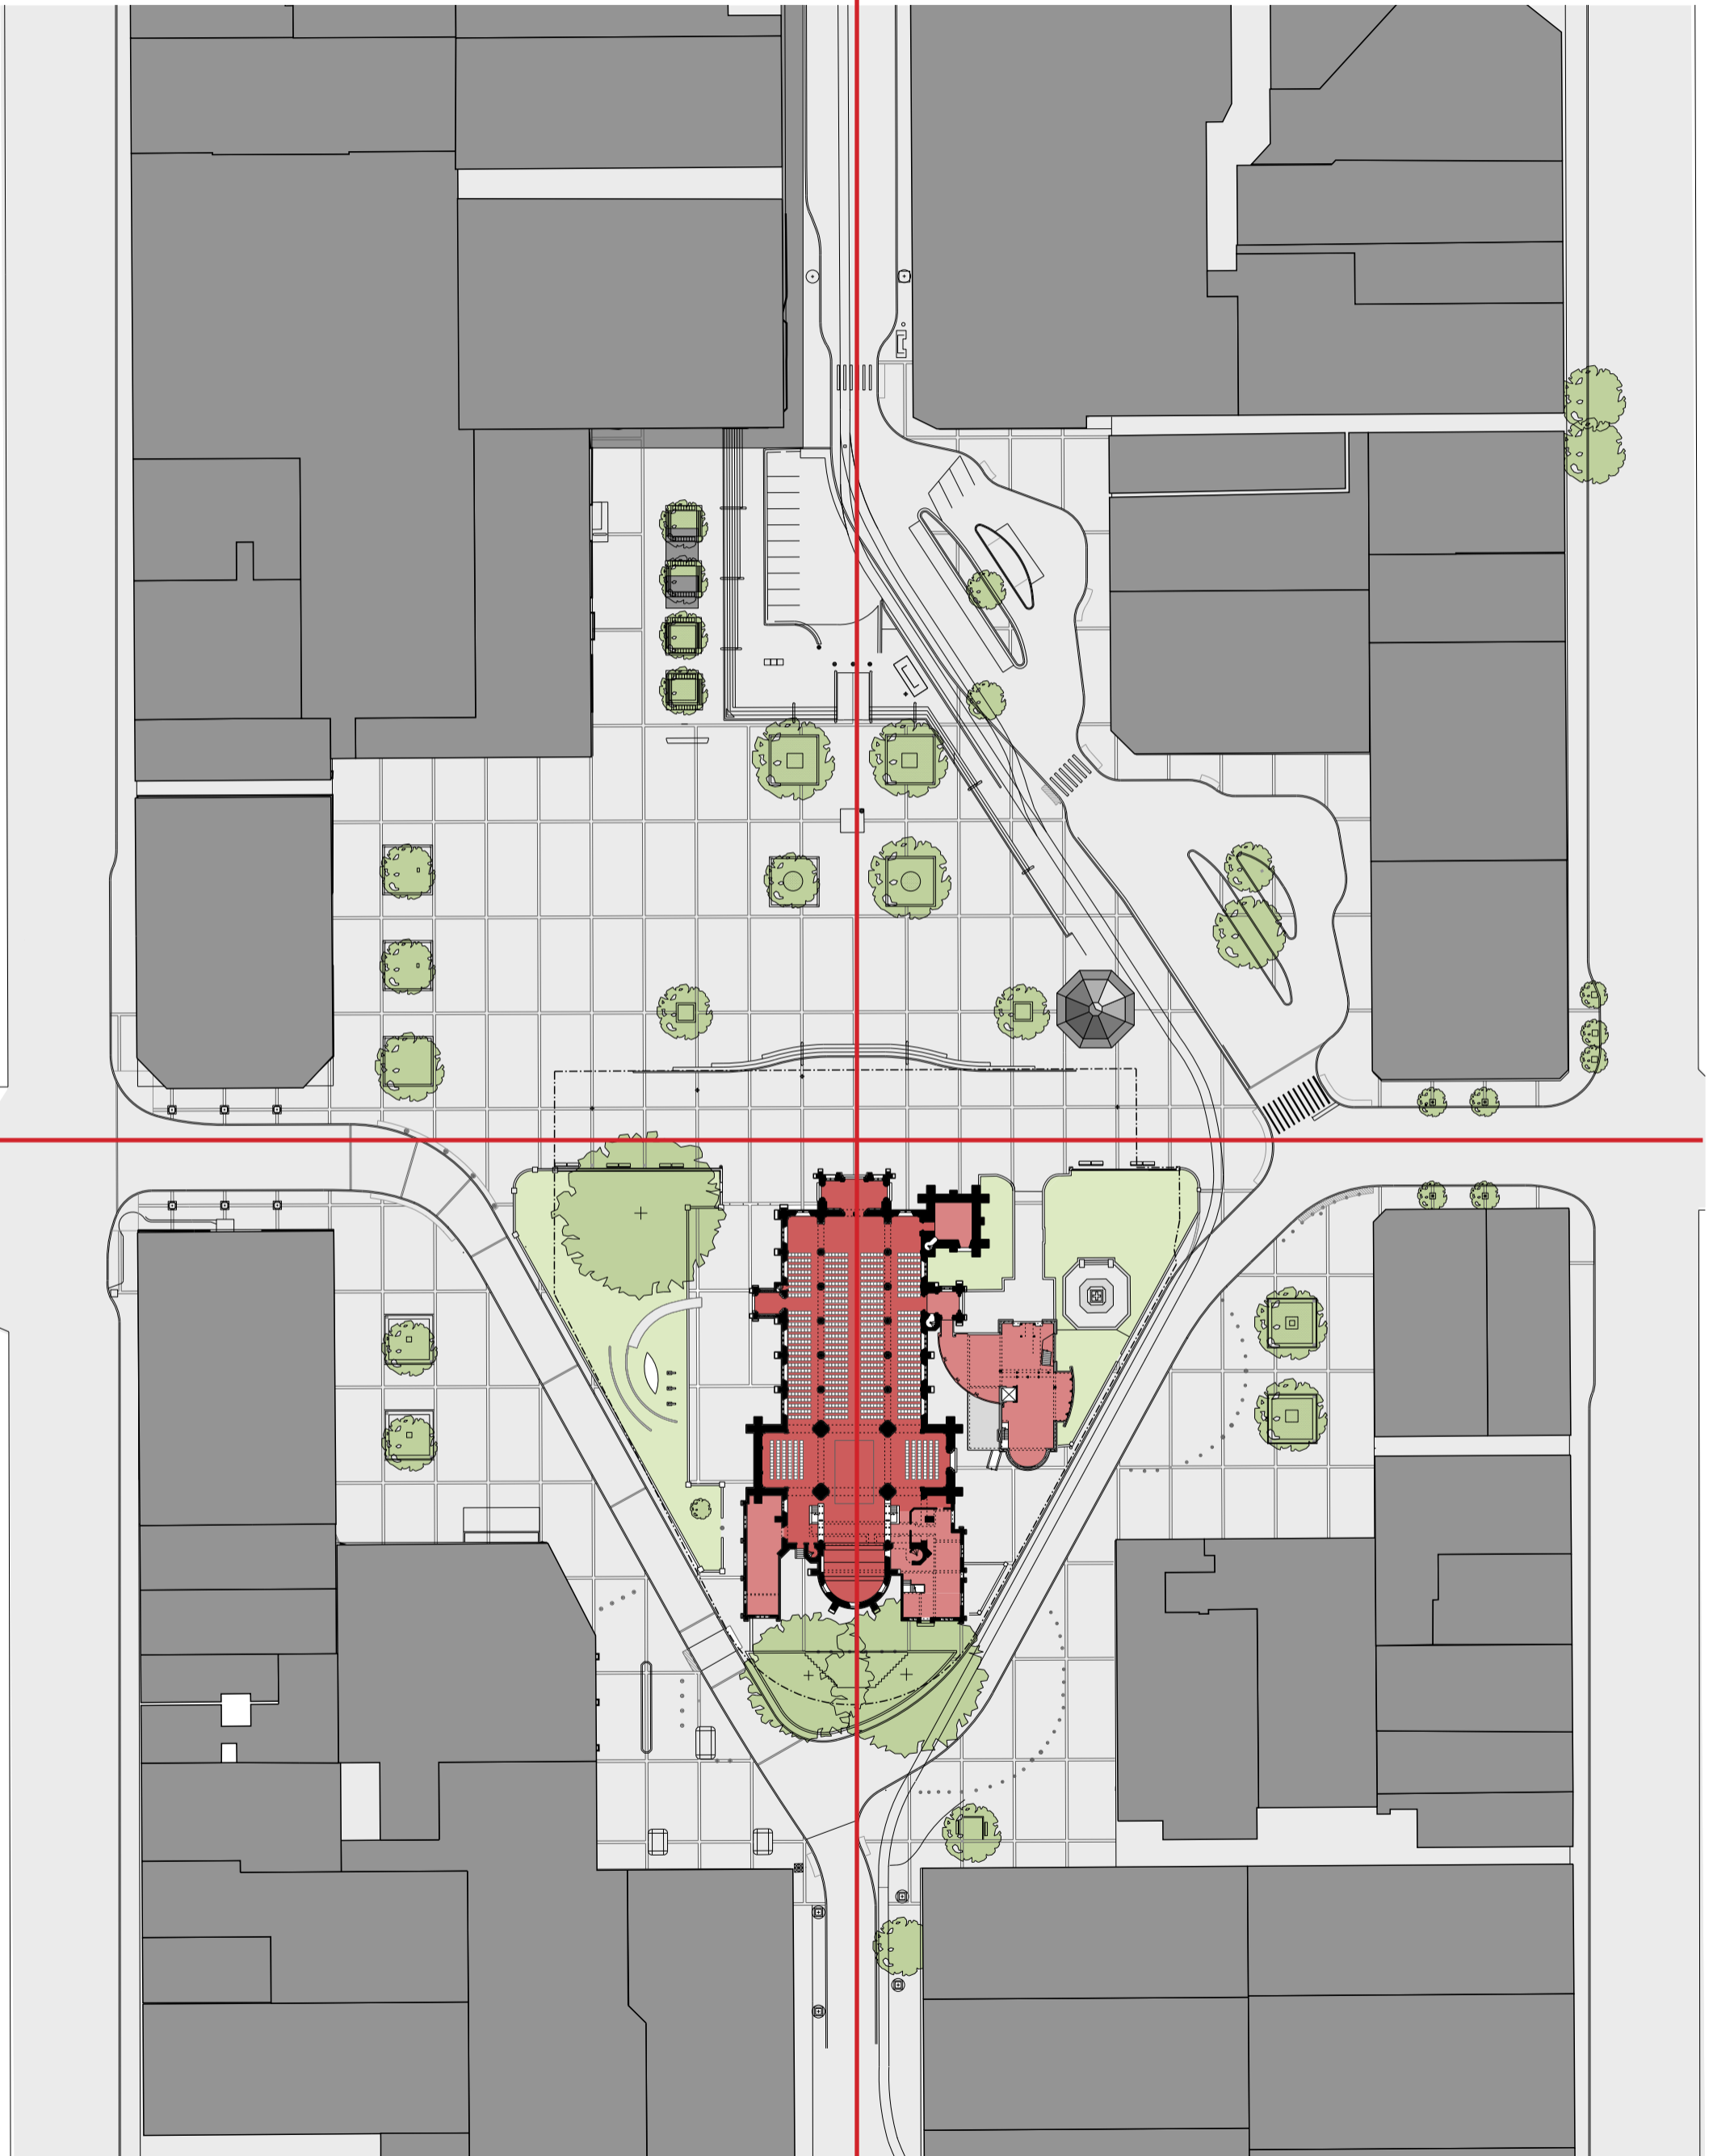

CHRISTCHURCH CATHEDRAL / OPTION 01

CHRISTCHURCH CATHEDRAL / OPTION 01

LEGEND

- | | |
|--------------|---------------------|
| 1 WEST PORCH | 7 OFFICES |
| 2 BELL TOWER | 8 SACRISTY / VESTRY |
| 3 FONT | 9 COLUMBARIUM |
| 4 NAVE | 10 CAFE |
| 5 ALTAR | 11 CENOTAPH |
| 6 CHAPEL | |