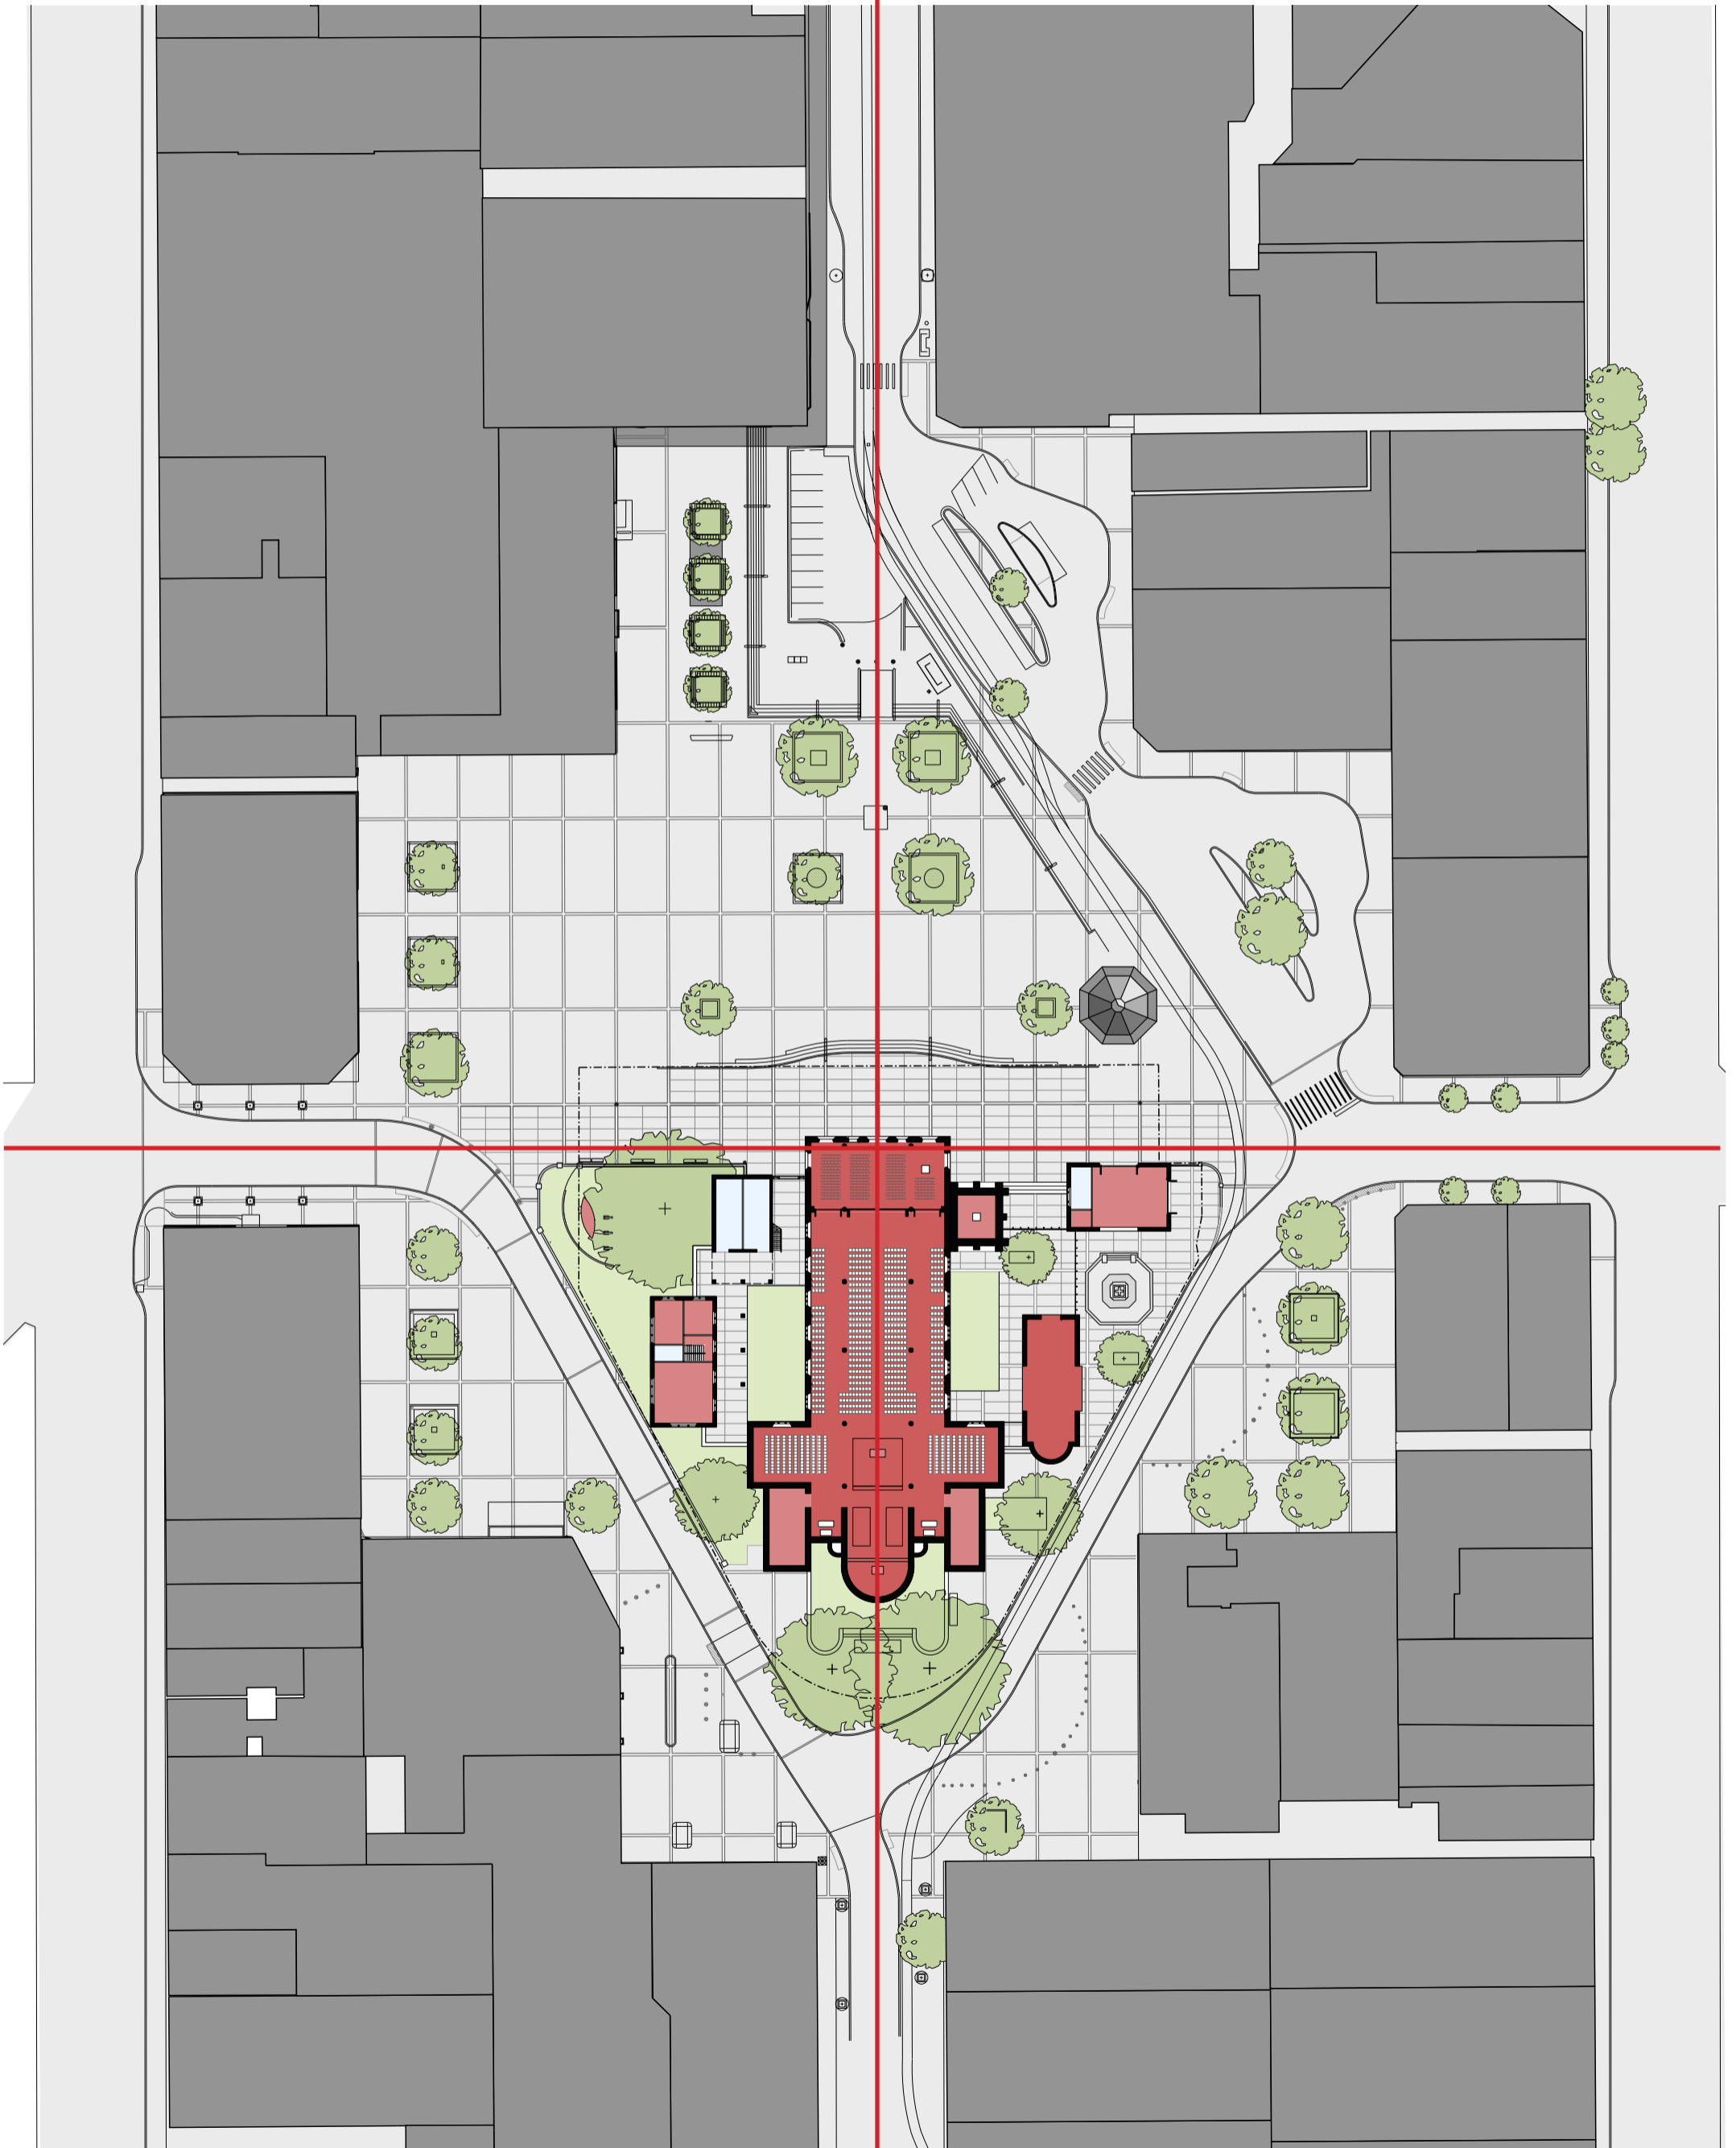

# CHRISTCHURCH CATHEDRAL / OPTION 02

## LEGEND

- |              |                                   |                     |
|--------------|-----------------------------------|---------------------|
| 1 WEST PORCH | 7 SACRISTY / VESTRY               | 12 CHOIR REHEARSAL  |
| 2 BELL TOWER | 8 OFFICES - COMMUNITY & EDUCATION | 13 CHILDRENS CHAPEL |
| 3 FONT       | 9 COLUMBARIUM                     | 14 WC'S             |
| 4 NAVE       | 10 CAFE                           | 15 GREEN COURT      |
| 5 ALTAR      | 11 CENOTAPH                       |                     |
| 6 CHAPEL     |                                   |                     |