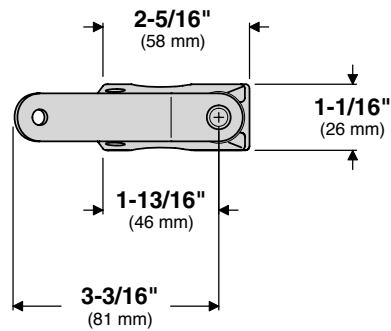

A10-085 Round Rail Mount

Fits Oversize Rails 1-1/8" or 1-1/4"
(28.5 mm or 32 mm)

Mount Weight 1.04 lb.
(0.47 kg)

Adapter included
to fit 7/8" rail

MAGMA PRODUCTS, INC.
3940 PIXIE AVE. • LAKEWOOD, CA 90712
TEL (562) 627-0500 • FAX (562) 627-0550
www.MagmaProducts.com
email: Mail@MagmaProducts.com