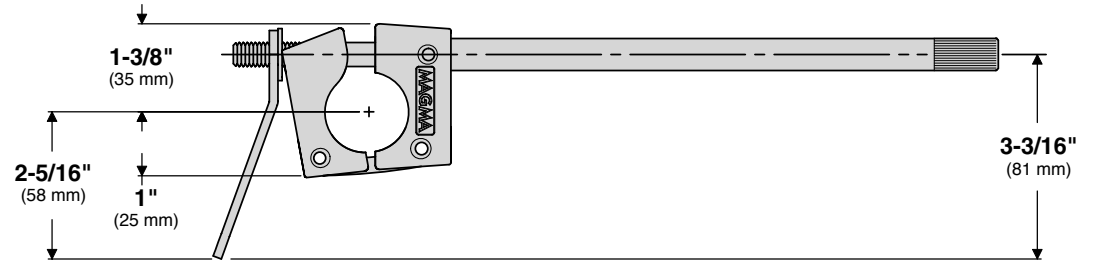

A10-085 Round Rail Mount

Fits Oversize Rails 1-1/8" or 1-1/4"
(28.5 mm or 32 mm)

Mount Weight 1.04 lb.
(0.47 kg)

Adapter included
to fit 7/8" rail

MAGMA PRODUCTS, INC.
3940 PIXIE AVE. • LAKEWOOD, CA 90712
TEL (562) 627-0500 • FAX (562) 627-0550
www.MagmaProducts.com
email: Mail@MagmaProducts.com