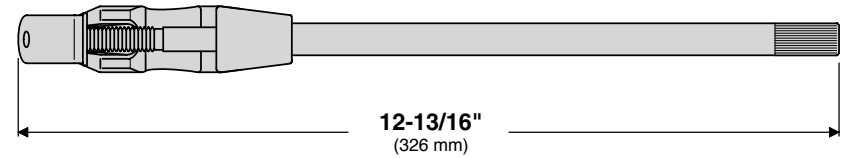

A10-085 Round Rail Mount

Fits Oversize Rails 1-1/8" or 1-1/4"
(28.5 mm or 32 mm)

Mount Weight 1.04 lb.
(0.47 kg)

Adapter included
to fit 7/8" rail

MAGMA PRODUCTS, INC.
3940 PIXIE AVE. • LAKEWOOD, CA 90712
TEL (562) 627-0500 • FAX (562) 627-0550
www.MagmaProducts.com
email: Mail@MagmaProducts.com