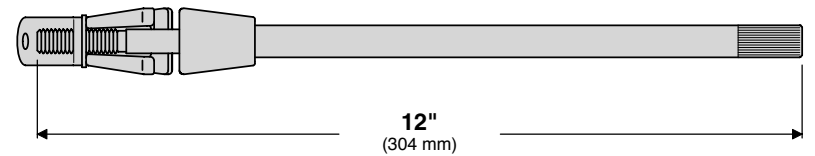

A10-085 Round Rail Mount

Fits Oversize Rails 1-1/8" or 1-1/4"
(28.5 mm or 32 mm)

Mount Weight 1.04 lb.
(0.47 kg)

Adapter included
to fit 7/8" rail

MAGMA PRODUCTS, INC.
3940 PIXIE AVE. • LAKEWOOD, CA 90712
TEL (562) 627-0500 • FAX (562) 627-0550
www.MagmaProducts.com
email: Mail@MagmaProducts.com