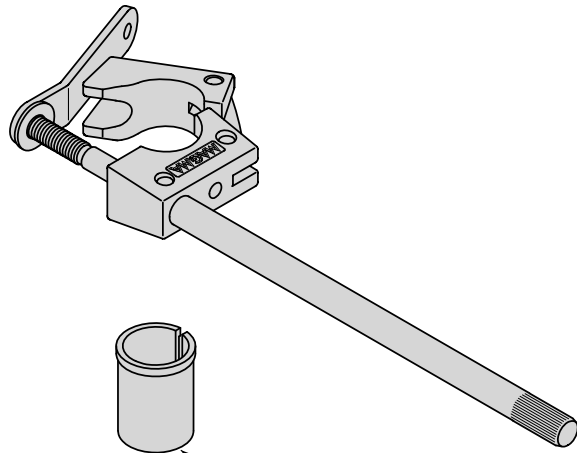

A10-085 Round Rail Mount

Fits Oversize Rails 1-1/8" or 1-1/4"
(28.5 mm or 32 mm)

Mount Weight 1.04 lb.
(0.47 kg)

Adapter included
to fit 7/8" rail

MAGMA PRODUCTS, INC.
3940 PIXIE AVE. • LAKEWOOD, CA 90712
TEL (562) 627-0500 • FAX (562) 627-0550
www.MagmaProducts.com
email: Mail@MagmaProducts.com