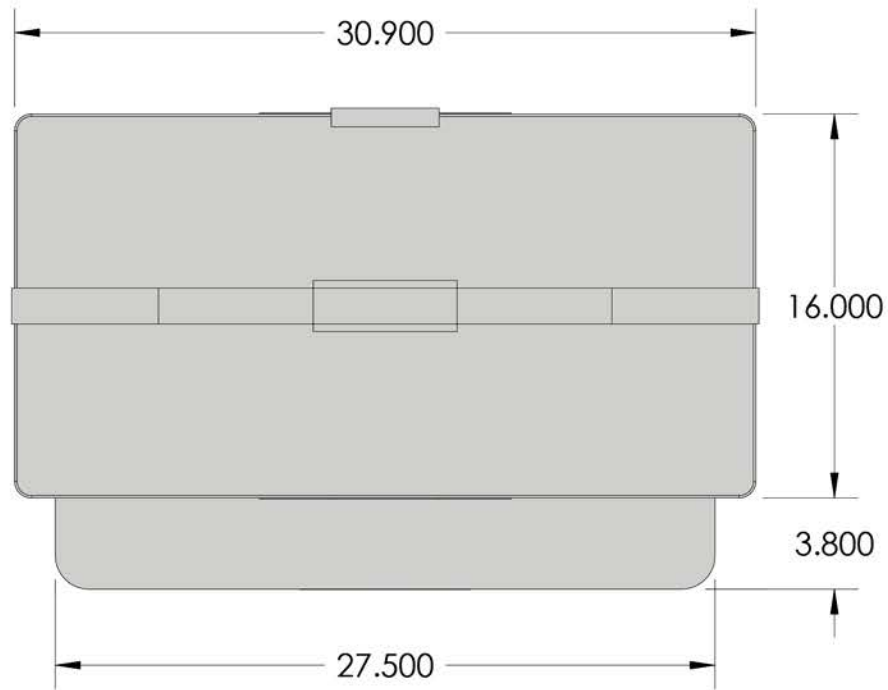

## **A10-1293** **Padded Grill & Accessory** **Carrying / Storage Case**

*Fits Magma and most rectangular grills with*  
**12" x 24"** (31 cm x 61 cm) cooking surface

**Weight 7.58 lb.**  
(3.4 kg)