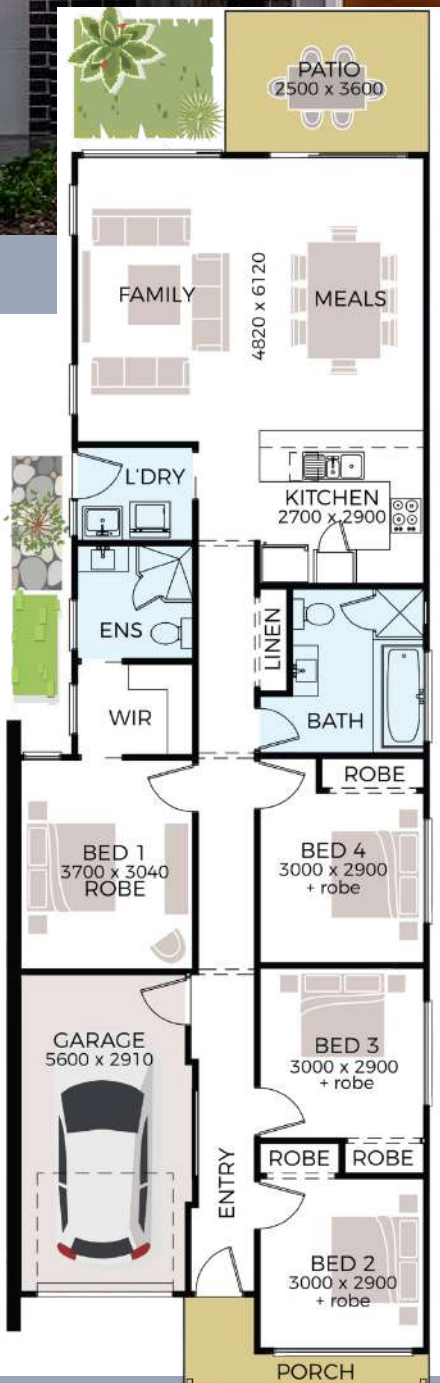

## HOUSE & LAND PACKAGE

### Milla

4 2 1

# \$691,820

Fixed Price

House & Land Inclusions

- ✓ Fixed Site Cost
- ✓ Steel Frames
- ✓ Driveway
- ✓ All council & BASIX requirements
- ✓ Ducted Air-conditioning
- ✓ 900mm Westinghouse Appliances

Lot 509, 300 Sixth Ave, Austral