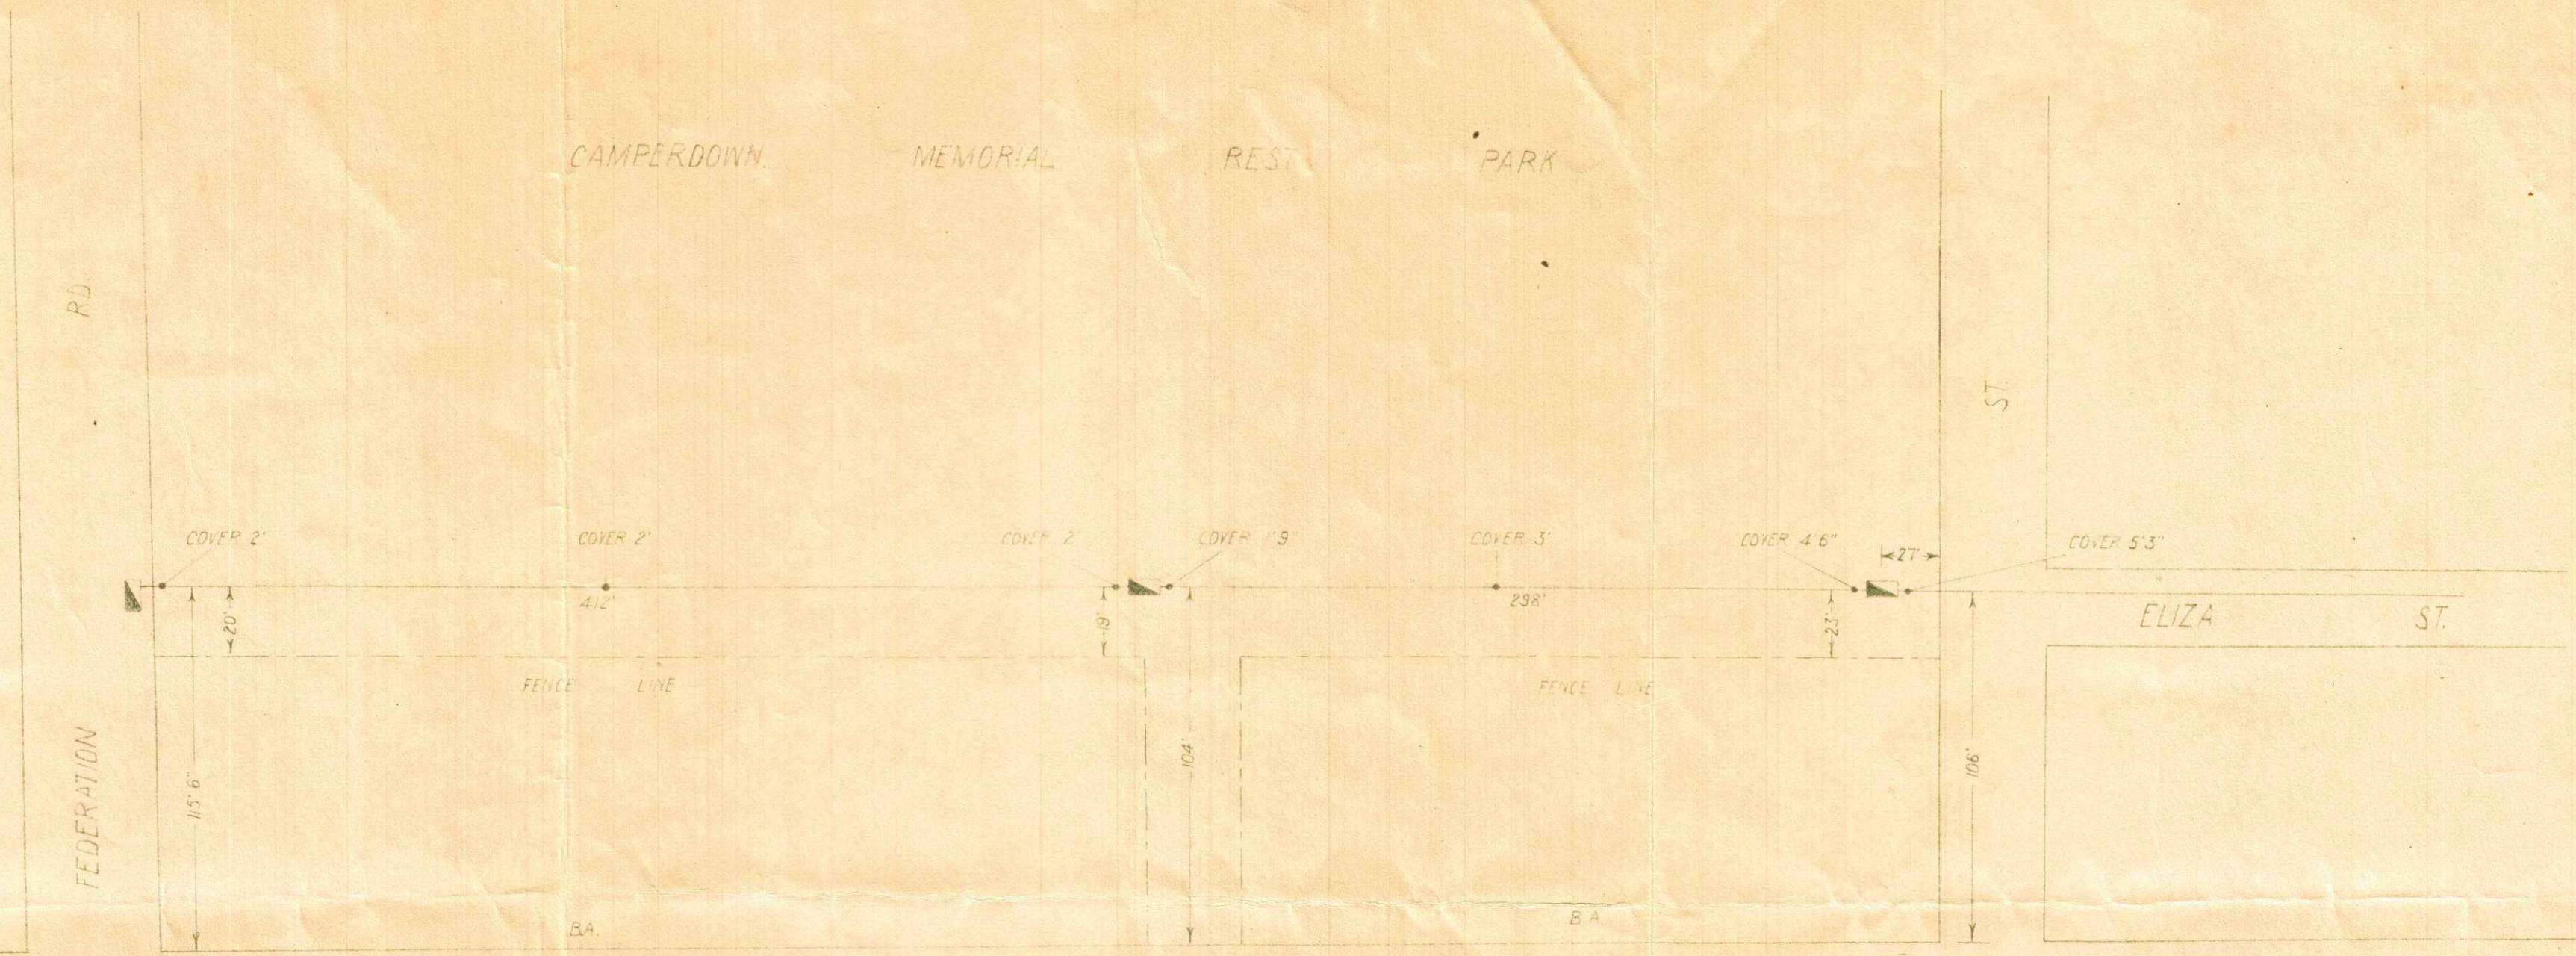

CAMPERDOWN MEMORIAL REST PARK

AUSTRALIA

ALBEMARLE ST

LENNIX

NEWTOWN

LOCATION OF R.M.G. CONSTRUCTION  
 THROUGH CAMPERDOWN  
 MEMORIAL REST PARK  
 SHOWING DISTANCE FROM B.A.  
 AND FENCE LINE AND  
 COVER

Drawn: P. Hassall  
 Examined: [Signature]  
 Approved: [Signature]  
 Date: [Blank]

NOT TO SCALE