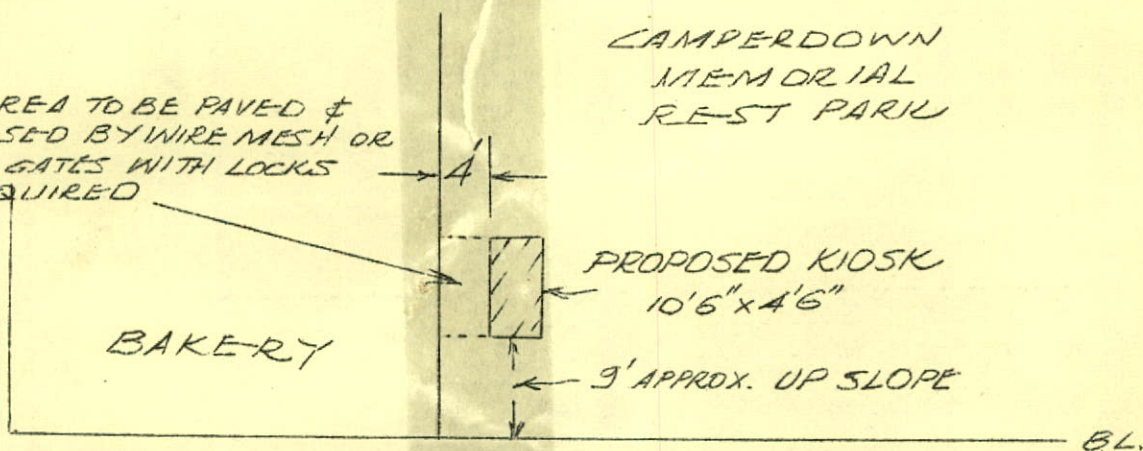

CAMPERDOWN
MEMORIAL
REST PARK

THIS AREA TO BE PAVED &
ENCLOSED BY WIRE MESH OR
OTHER GATES WITH LOCKS
IF REQUIRED

LENNOX

ST

PROPOSED KIOSK "NO 1419 ELIZA ST"
CAMPERDOWN MEMORIAL REST PARK
LENNOX ST. NEWTOWN
CITY OF SYDNEY

NOT TO SCALE

S.S.602