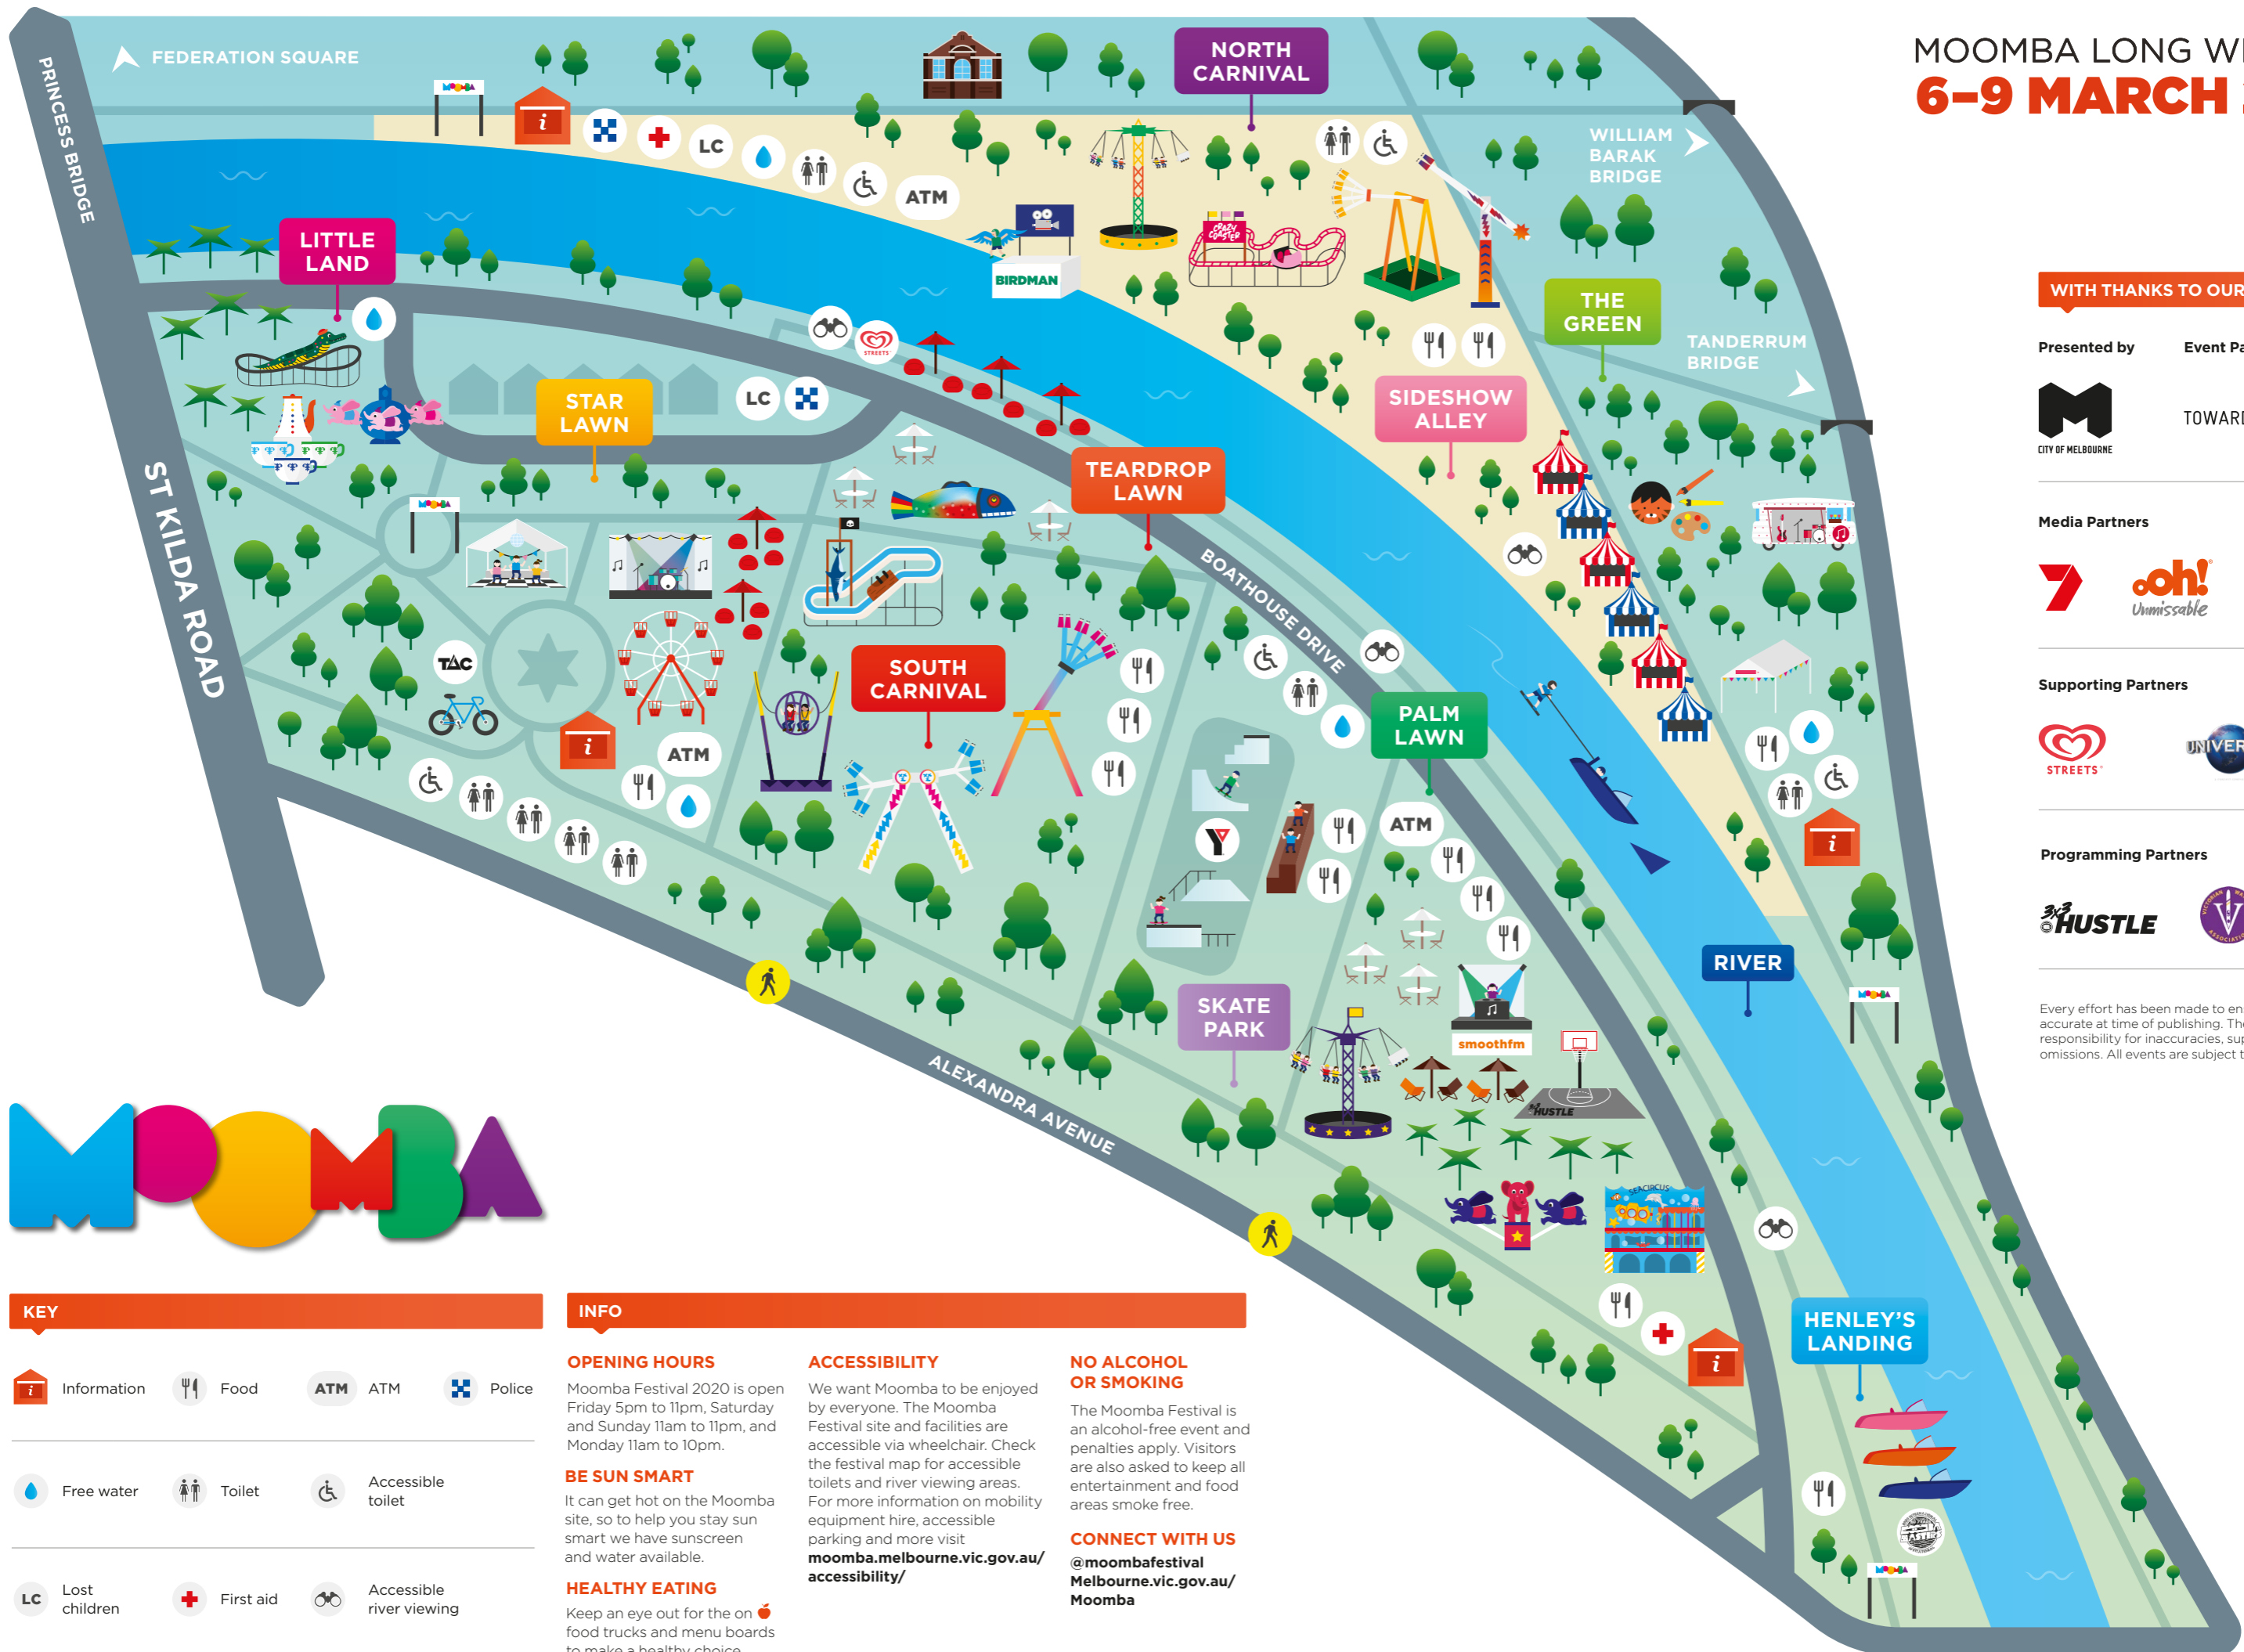

MOOMBA LONG WEEKEND 6-9 MARCH 2020

WITH THANKS TO OUR PARTNERS

Presented by **CITY OF MELBOURNE** Event Partner

Media Partners

Supporting Partners

Programming Partners

Every effort has been made to ensure information is accurate at time of publishing. The publisher accepts no responsibility for inaccuracies, supplied information or omissions. All events are subject to change.

KEY

- Information
- Food
- ATM
- Police
- Free water
- Toilet
- Accessible toilet
- Lost children
- First aid
- Accessible river viewing

INFO

OPENING HOURS

Moomba Festival 2020 is open Friday 5pm to 11pm, Saturday and Sunday 11am to 11pm, and Monday 11am to 10pm.

ACCESSIBILITY

We want Moomba to be enjoyed by everyone. The Moomba Festival site and facilities are accessible via wheelchair. Check the festival map for accessible toilets and river viewing areas. For more information on mobility equipment hire, accessible parking and more visit moomba.melbourne.vic.gov.au/accessibility/