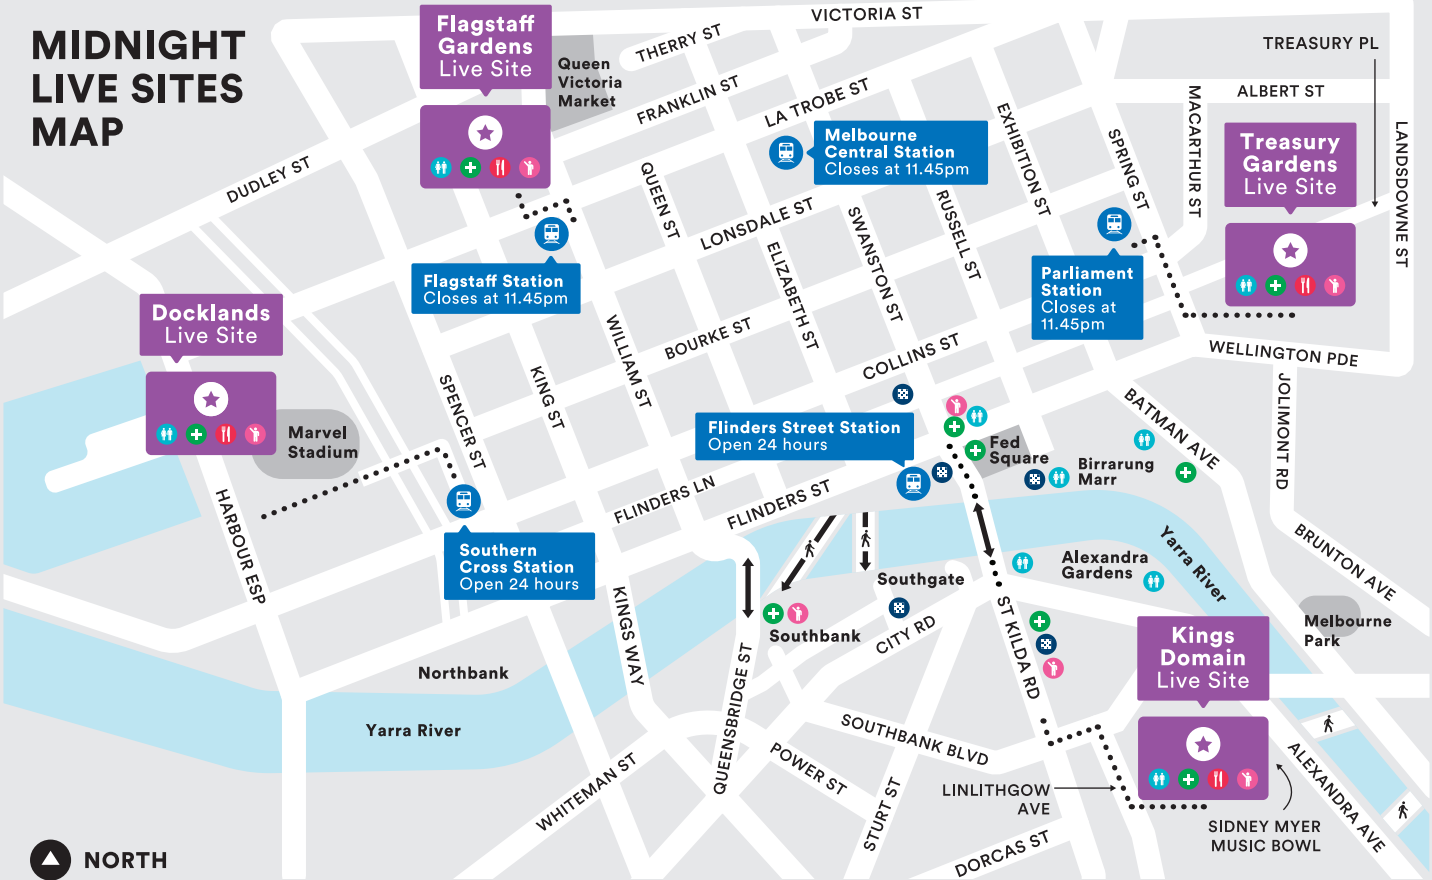

# MIDNIGHT LIVE SITES MAP

NORTH

- MIDNIGHT LIVE SITES
- LOST CHILDREN / CHILL OUT
- TOILETS
- FIRST AID
- CATERING
- TRAIN STATION
- POLICE

PEDESTRIAN BRIDGE  
1 WAY AFTER 9.30PM

PEDESTRIAN BRIDGE  
2 WAY OPEN ALL NIGHT