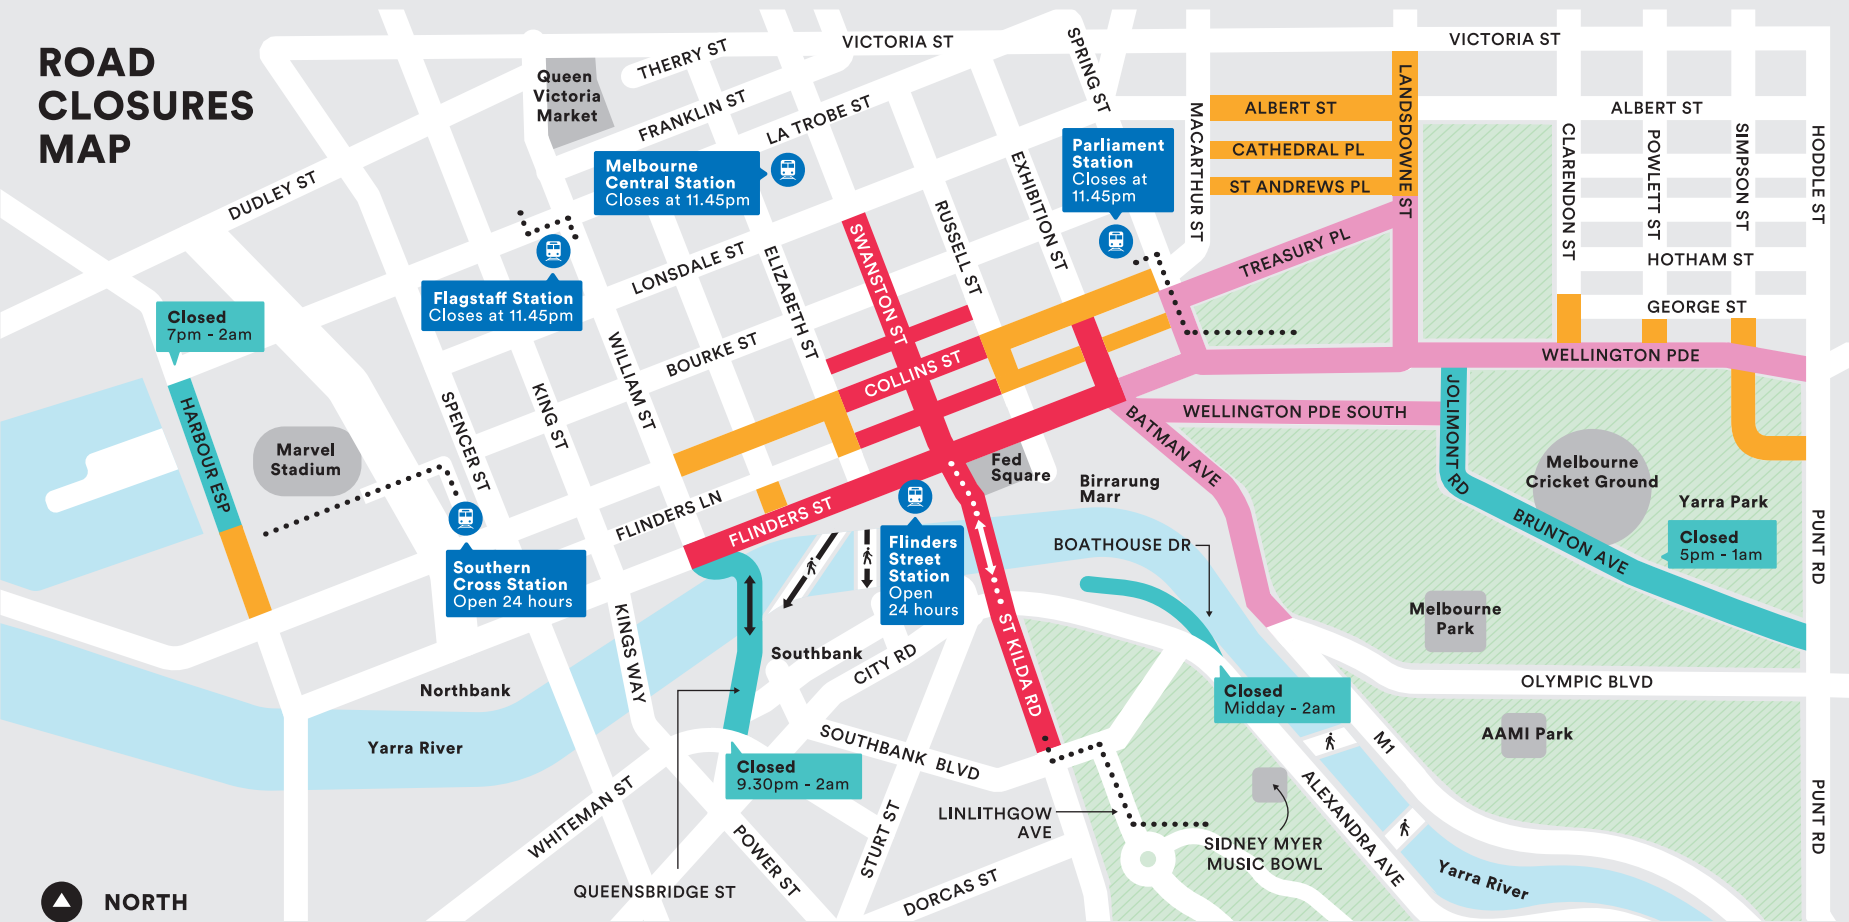

ROAD CLOSURES MAP

 TRAIN STATION

 PEDESTRIAN BRIDGE
1 WAY AFTER 9.30PM

 PEDESTRIAN BRIDGE
2 WAY OPEN ALL NIGHT

 ROAD CLOSURE
6PM - 1AM

 ROAD CLOSURE
6PM - 3AM

 ROAD CLOSURE
VARIOUS TIMES

 LOCAL ACCESS ONLY