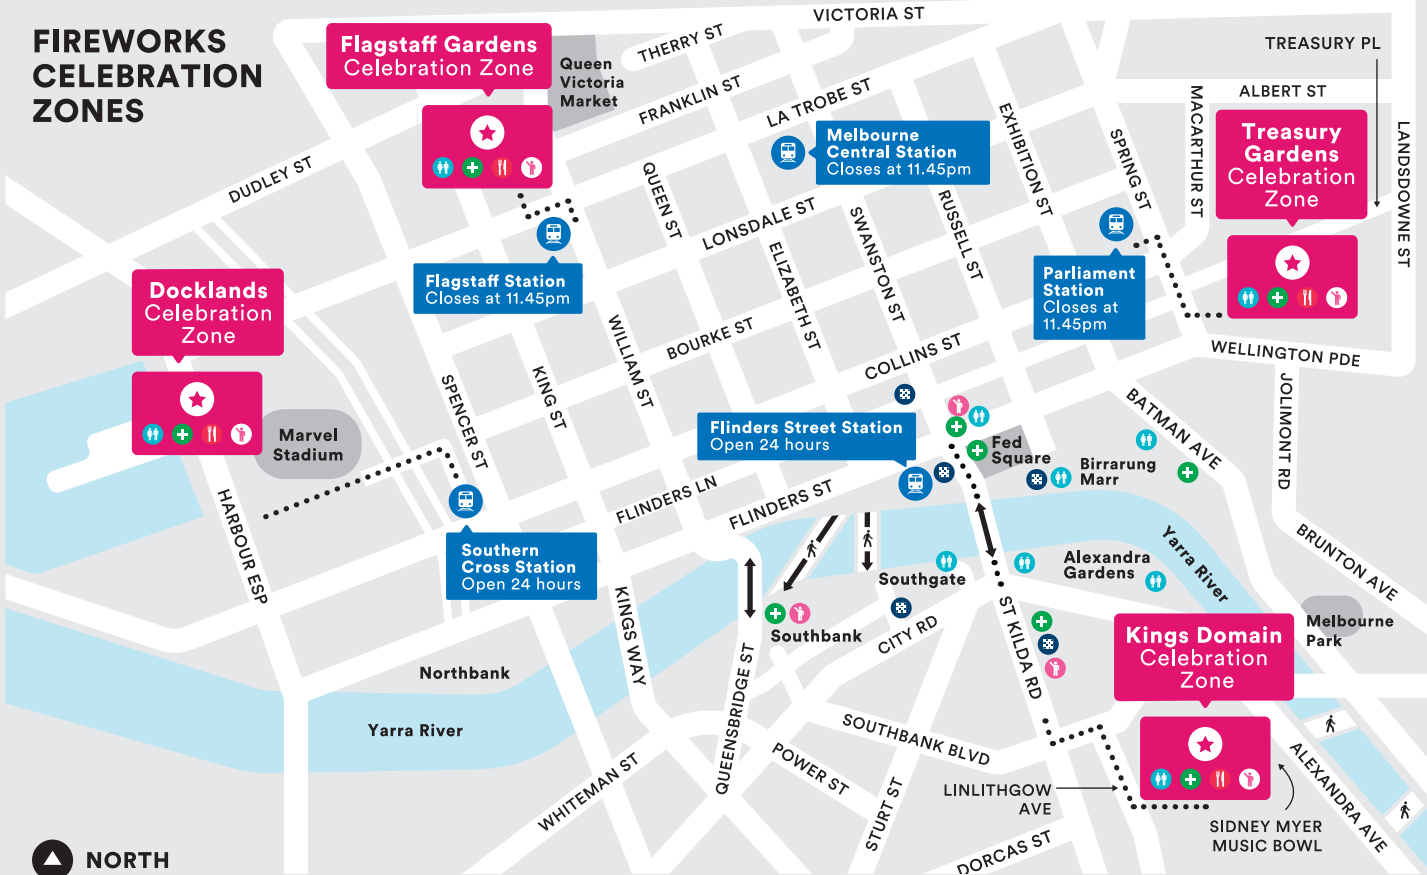

FIREWORKS CELEBRATION ZONES

NORTH

MIDNIGHT CELEBRATION ZONES

LOST CHILDREN / CHILL OUT

TOILETS

FIRST AID

CATERING

TRAIN STATION

POLICE

PEDESTRIAN BRIDGE
1 WAY AFTER 10PM

PEDESTRIAN BRIDGE
2 WAY OPEN ALL NIGHT