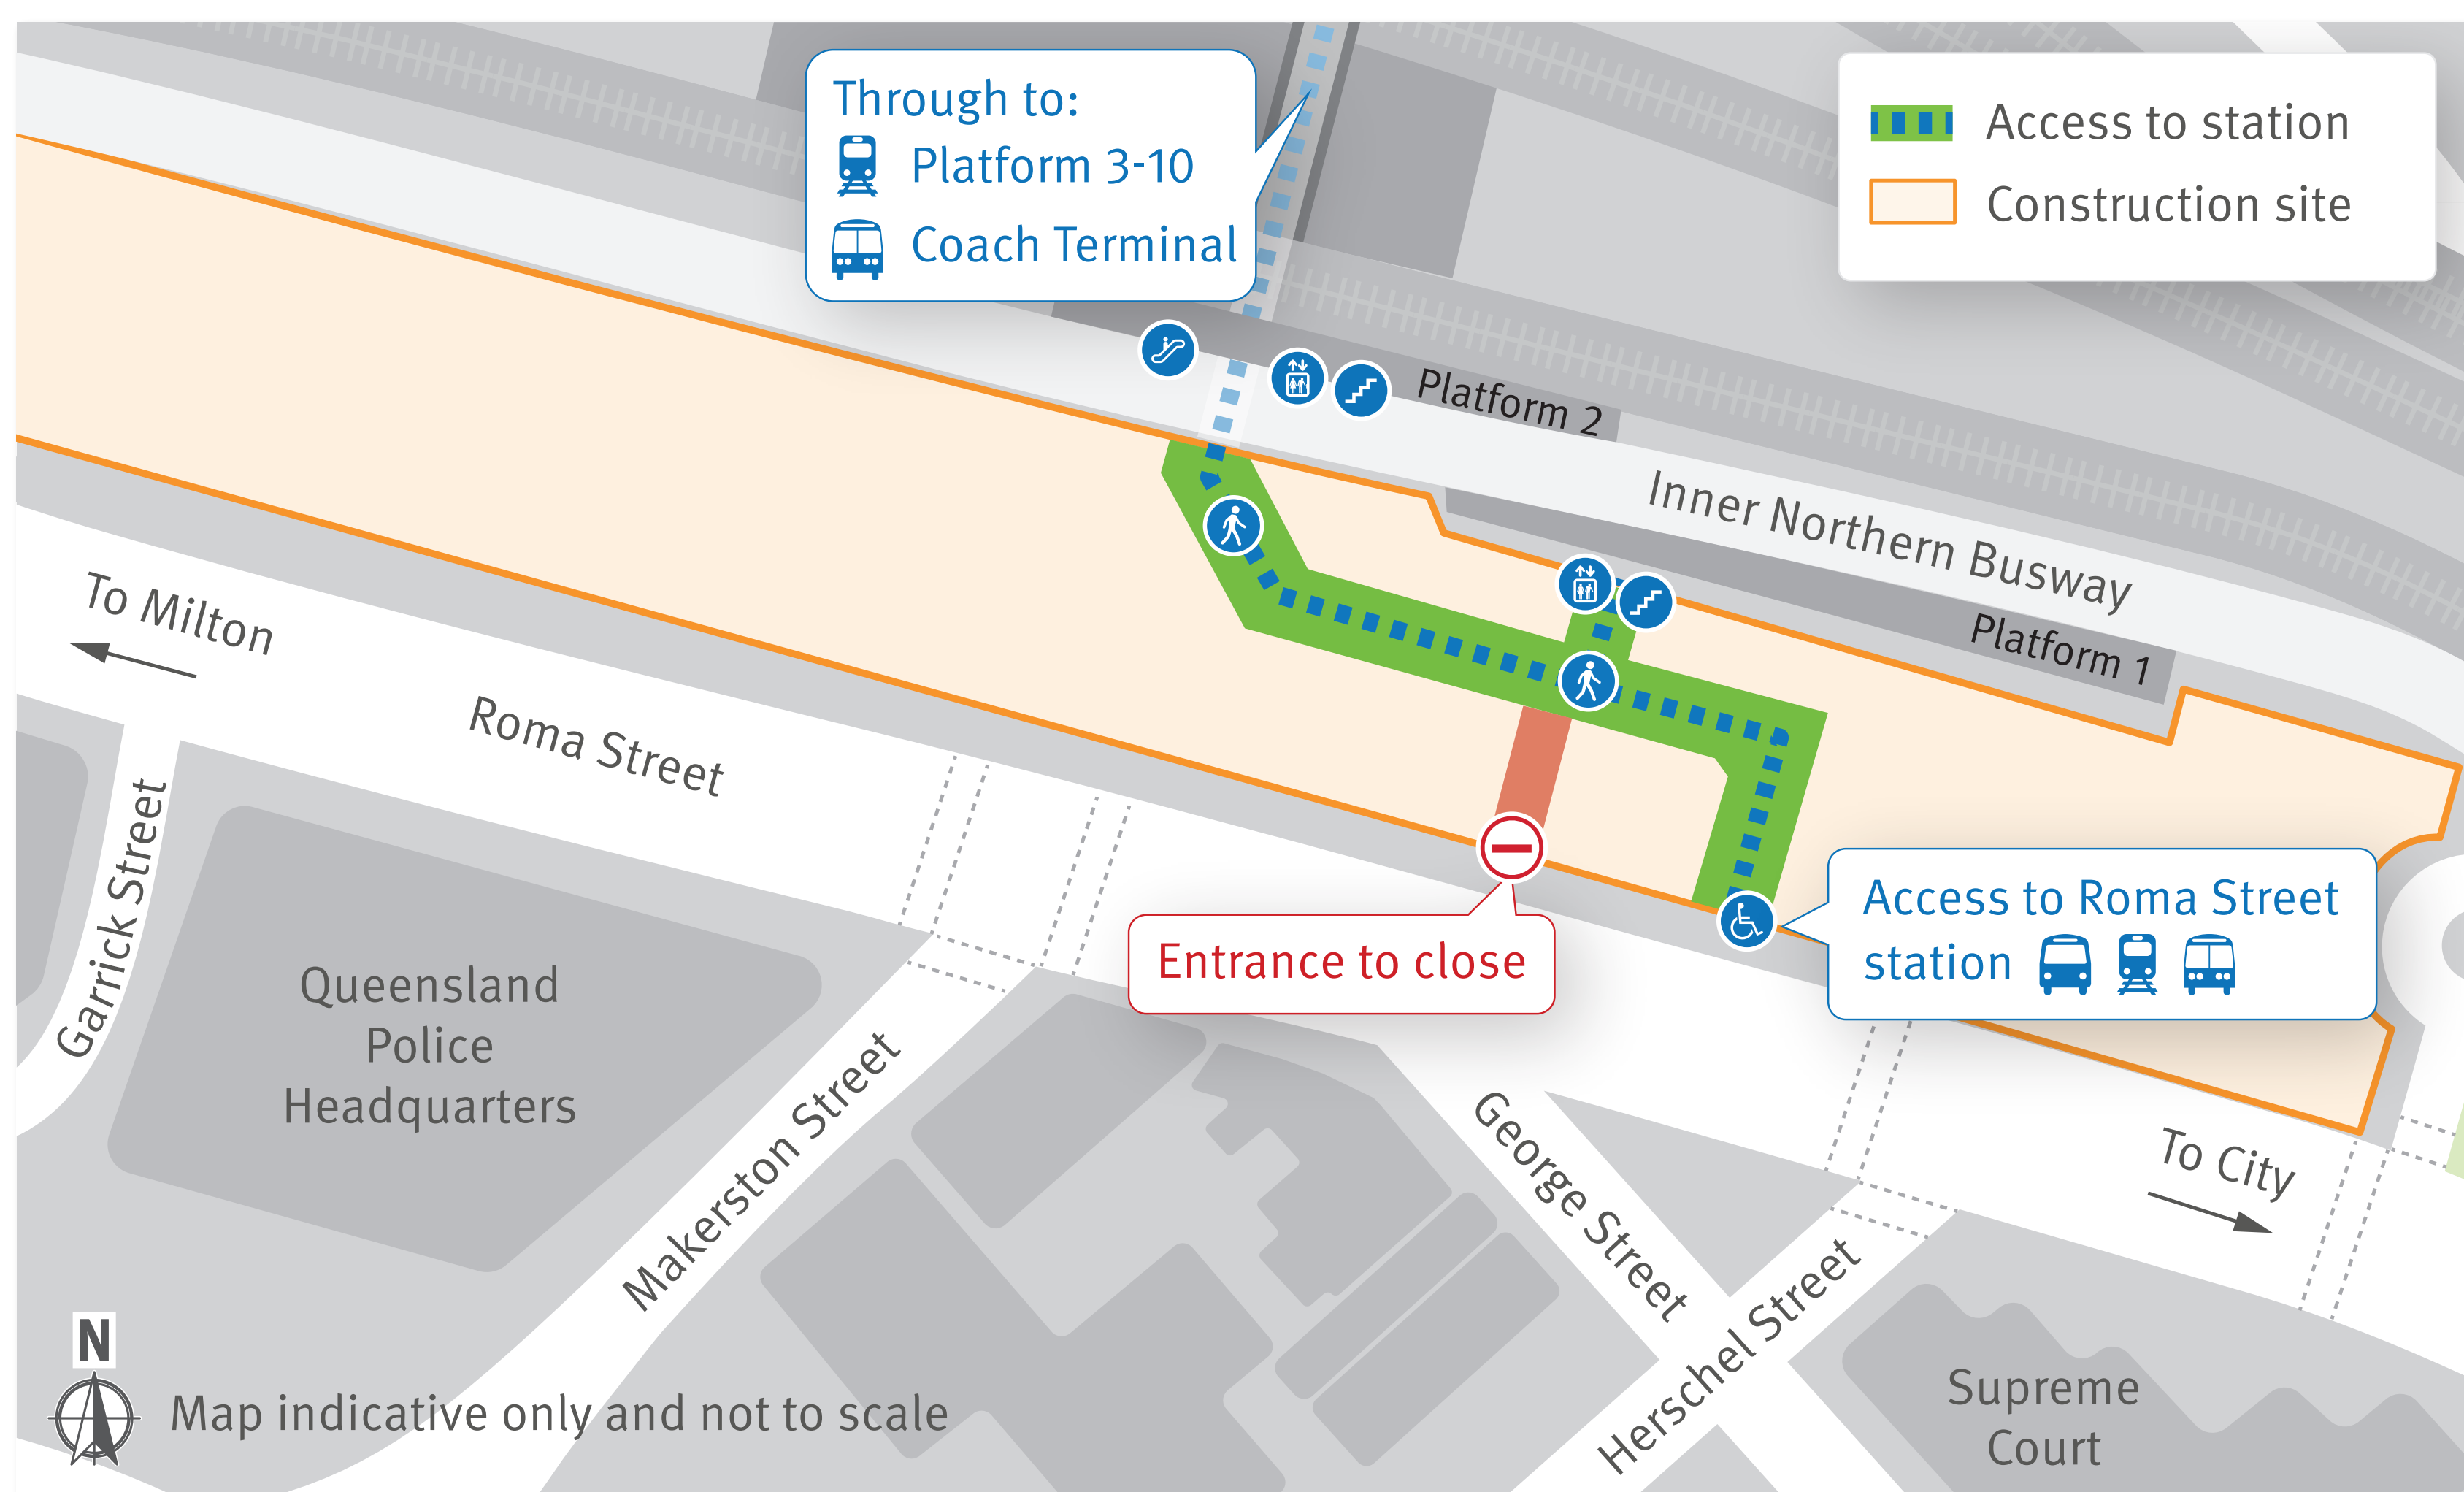

Roma Street station access is moving

From mid-December 2020, the Roma Street station entrance will move about 15 metres east (toward the city).

The new access will include a covered pathway connection between Roma Street and the existing station concourse.