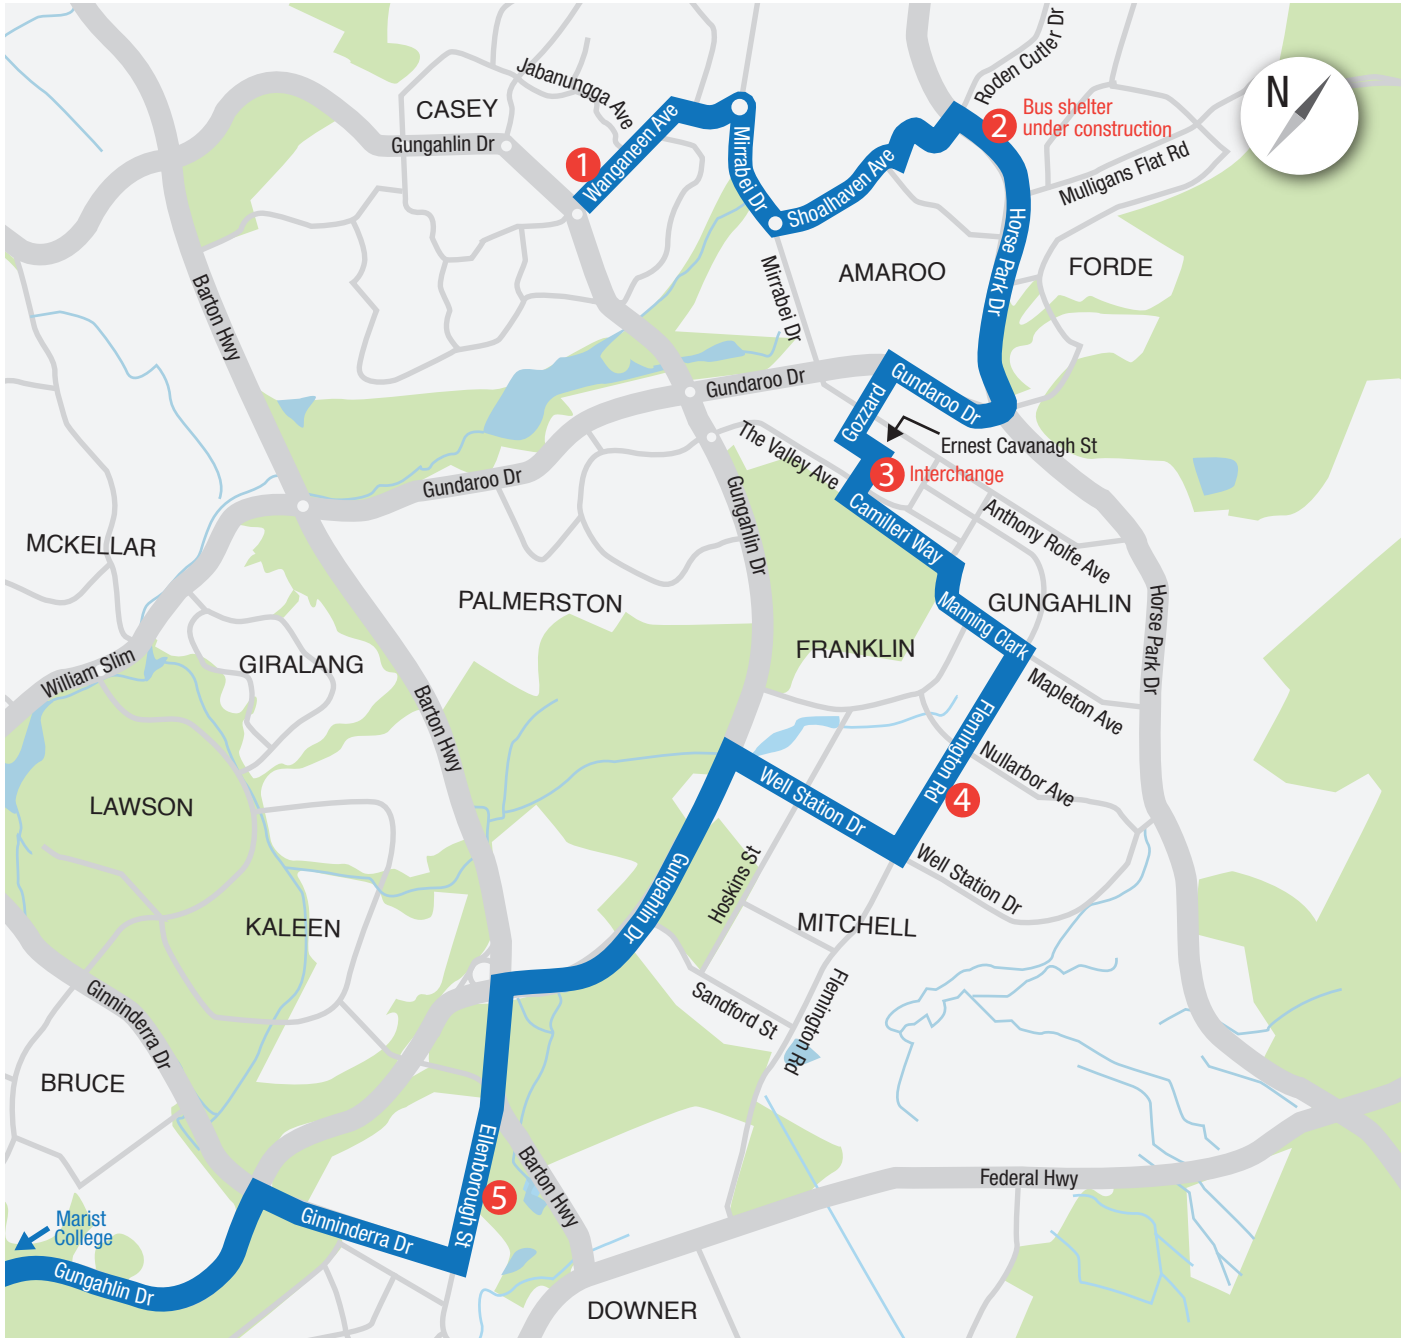

Drop off – PM

Stop	Location	Time
	Marist College – Bay 1 (front of College)	3.20pm
1	Belconnen – Coulter Drive (Action Bus Stop #4272)	3.40pm
2	Belconnen Interchange – Bay 1 (Action Bus Stop #941)	3.44pm
3	Aikman Dr (Action Bus Stop #4938)	3.54pm
4	Kingsford Smith Dr (Action Bus Stop #4194)	4.00pm
5	Kingsford Smith Dr (Action Bus Stop #5022)	4.05pm

Gungahlin Bus Route

Pick up – AM

Stop	Location	Time
1	Ngunnawal – Wanganeen Ave (Action Bus Stop #4690)	7.28am
2	Amaroo/Forde – Horse Park Dr (Action Bus Stop #TBA)	7.35am
3	Gungahlin Interchange – Bay #TBA (Action Bus Stop #TBA)	7.45am
4	Harrison/Franklin – Flemington Rd / Horse Park Dr (Action Bus Stop #6161)	7.50am
5	Lyneham – Ellenborough St (Action Bus Stop #3383)	8.00am
	Marist College	8.20am

Drop off – PM

Stop	Location	Time
	Marist College – Bay 1 (front of College)	3.20pm
1	Ngunnawal – Wanganeen Ave (Action Bus Stop #4690)	3.48pm
2	Amaroo/Forde – Horse Park Dr (Action Bus Stop #TBA)	3.53pm
3	Gungahlin Interchange – Bay #TBA (Action Bus Stop #TBA)	4.00pm
4	Harrison/Franklin – Flemington Rd / Horse Park Dr (Action Bus Stop #6161)	4.05pm
5	Lyneham – Ellenborough St (Action Bus Stop #3383)	4.15pm

Drop off – PM

Stop	Location	Time
	Marist College – Bay 1 (front of College)	3.20pm
3	Campbell – Blamey Cres (Action Bus Stop #3076)	3.40pm
2	Ainslie/Braddon – Limestone Ave (Action Bus Stop #4652)	3.45pm
1	O'Connor – MacArthur Ave (St Joseph's Primary School) (Action Bus Stop #4580)	3.50pm