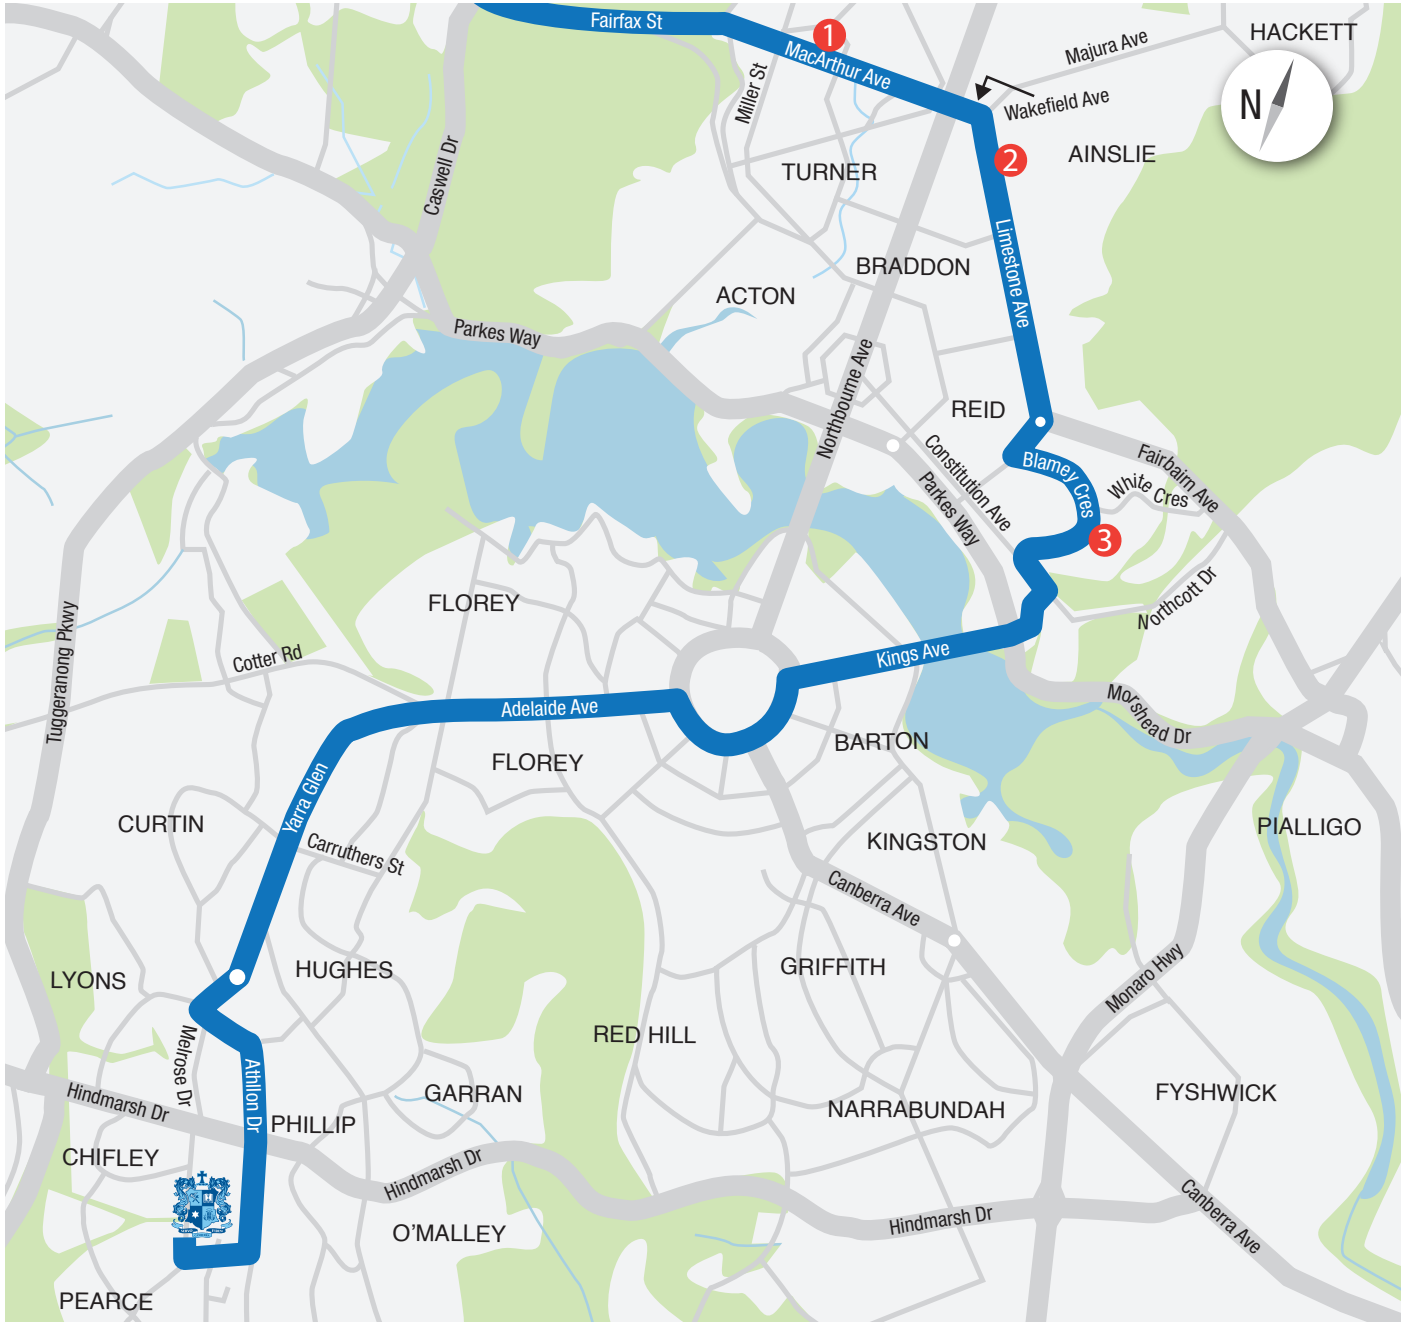

Inner North Bus Route

Pick up – AM

Stop	Location	Time
1	O'Connor – MacArthur Ave (St Joseph's Primary School) (Action Bus Stop #4579)	7.54am
2	Ainslie/Braddon – Limestone Ave (Action Bus Stop #4653)	7.58am
3	Campbell – Blamey Cres (Action Bus Stop #3392)	8.03am
	Marist College	8.20am

Drop off – PM

Stop	Location	Time
	Marist College – Bay 1 (front of College)	3.20pm
3	Campbell – Blamey Cres (Action Bus Stop #3076)	3.40pm
2	Ainslie/Braddon – Limestone Ave (Action Bus Stop #4652)	3.45pm
1	O'Connor – MacArthur Ave (St Joseph's Primary School) (Action Bus Stop #4580)	3.50pm

NB: It is recommended that students arrive at the stop at least 10 mins prior to the scheduled time. ACTION will not allow our bus to wait at their stops for late students.

NB: Adults picking up younger children should be at the bus stop at least 10 mins prior to the scheduled time.