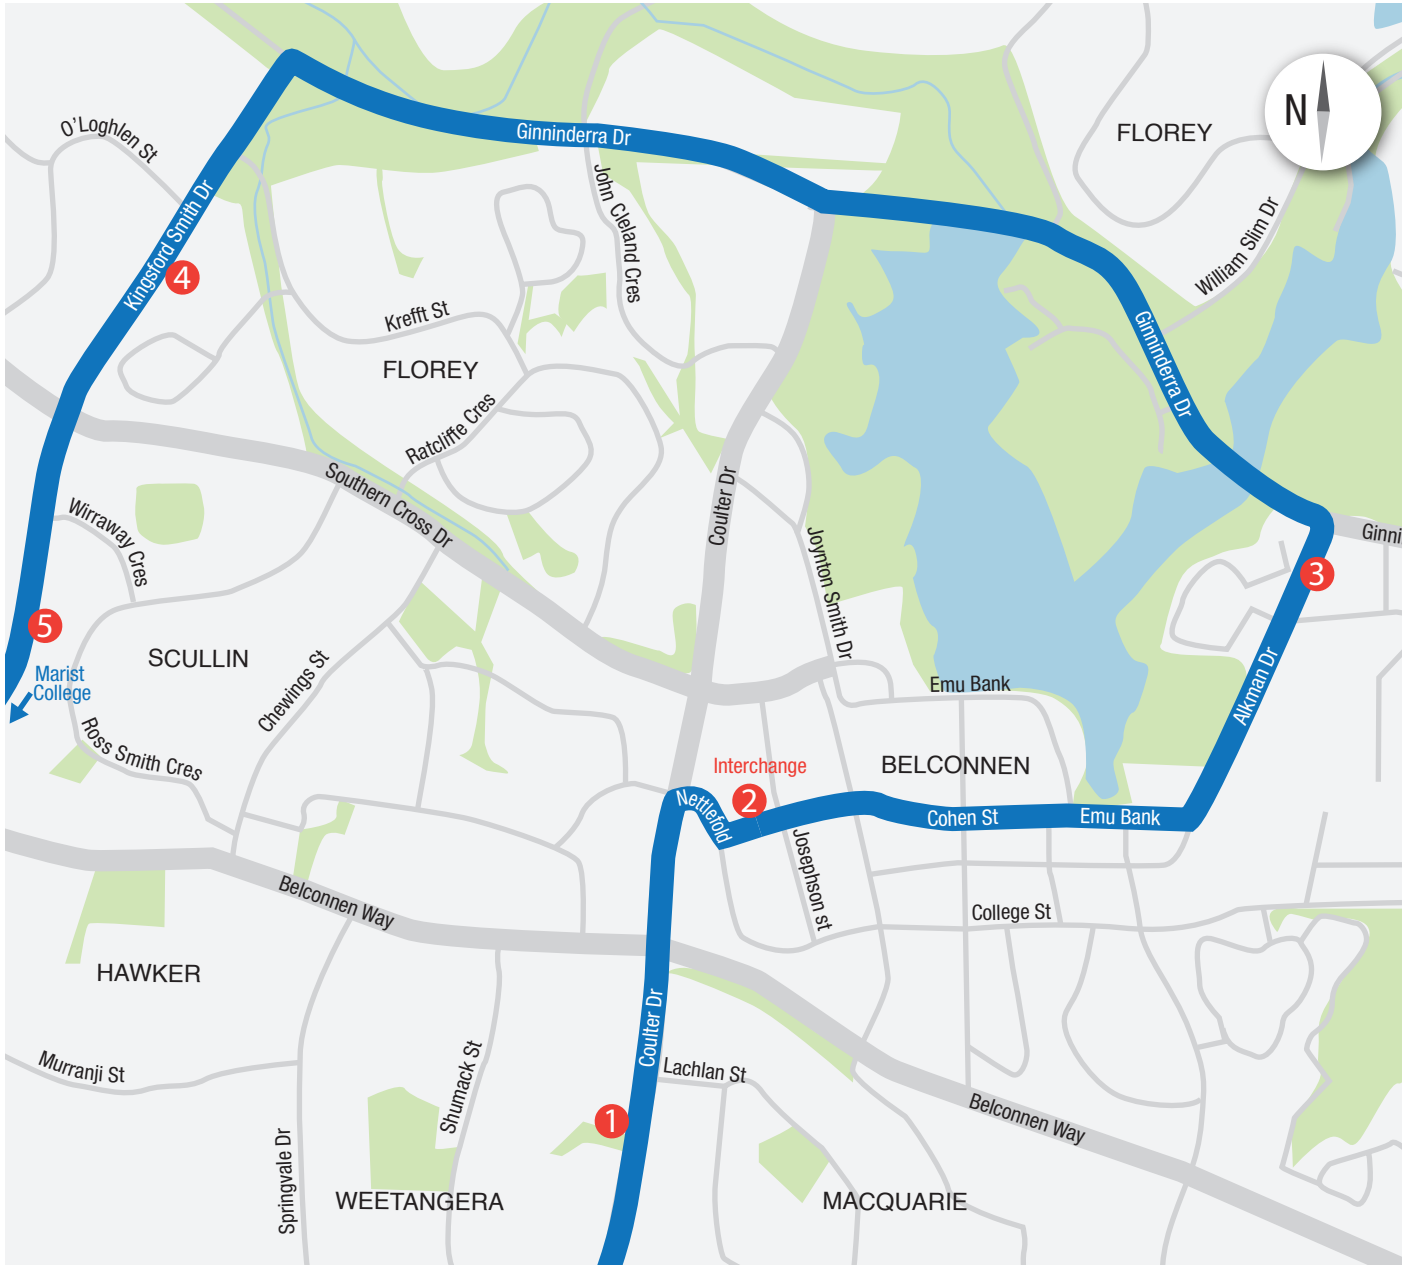

Belconnen Bus Route

Pick up – AM

Stop	Location	Time
1	Belconnen – Coulter Drive (Action Bus Stop #4272)	7.35am
2	Belconnen Interchange – Bay 1 (Action Bus Stop #941)	7.38am
3	Aikman Dr (Action Bus Stop #4938)	7.48am
4	Kingsford Smith Dr (Action Bus Stop #4194)	7.54am
5	Kingsford Smith Dr (Action Bus Stop #5022)	8.00am
	Marist College	8.20am

Drop off – PM

Stop	Location	Time
	Marist College – Bay 1 (front of College)	3.20pm
1	Belconnen – Coulter Drive (Action Bus Stop #4272)	3.40pm
2	Belconnen Interchange – Bay 1 (Action Bus Stop #941)	3.44pm
3	Aikman Dr (Action Bus Stop #4938)	3.54pm
4	Kingsford Smith Dr (Action Bus Stop #4194)	4.00pm
5	Kingsford Smith Dr (Action Bus Stop #5022)	4.05pm

NB: It is recommended that students arrive at the stop at least 10 mins prior to the scheduled time. ACTION will not allow our bus to wait at their stops for late students.

NB: Adults picking up younger children should be at the bus stop at least 10 mins prior to the scheduled time.