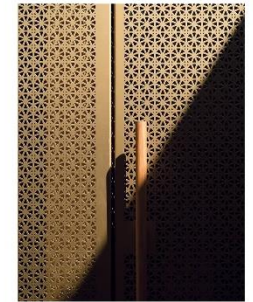

3D View of Chapel looking from the South West

3D View of Chapel looking from the North West

3D View of Interior of Side Chapel with seating and timber panelling

Side Chapel Reference image Exterior
University of Winchester Side Chapel, England

Side Chapel Reference image Interior
University of Winchester Side Chapel, England

Example perforated metal looking through
interior, light quality

Bronzed perforations organic leaf pattern

Bronzed perforations pattern
Cross Motif