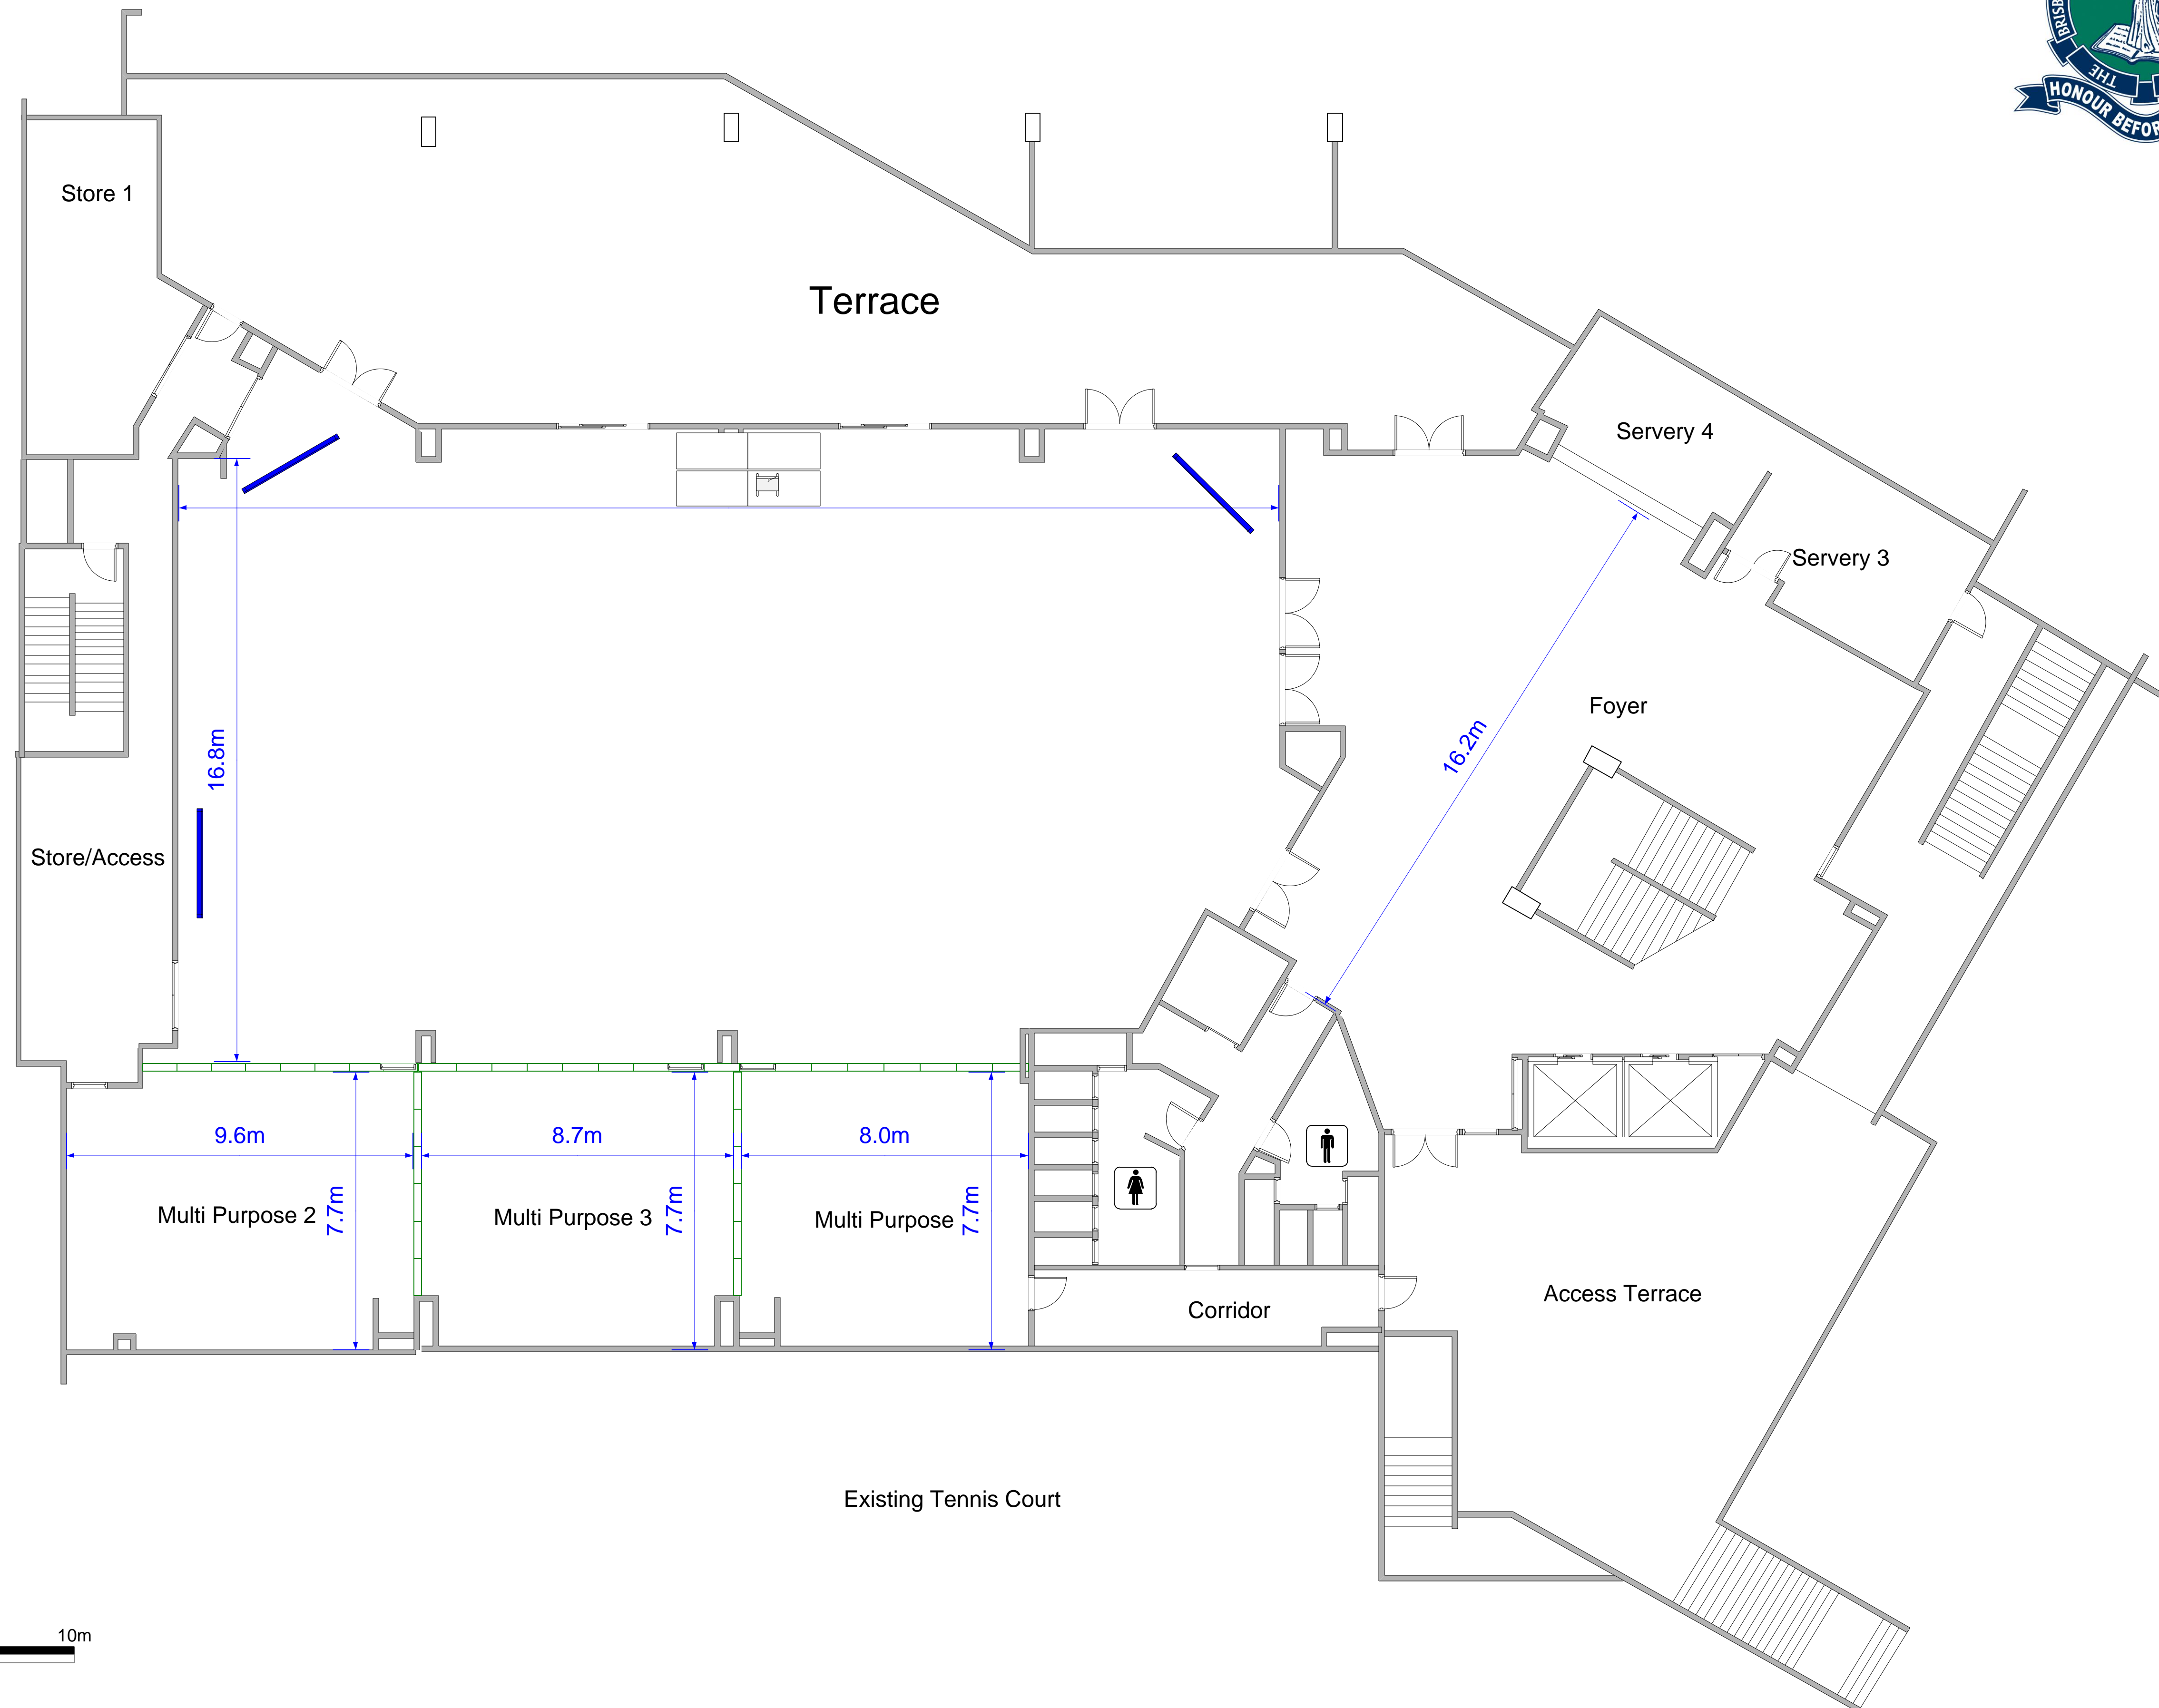

THE HONOUR ROOM, FOUNDATION BUILDING

Store 1

Terrace

Serving 4

Serving 3

Foyer

Store/Access

16.8m

16.2m

9.6m

8.7m

8.0m

Multi Purpose 2

Multi Purpose 3

Multi Purpose

7.7m

7.7m

7.7m

Corridor

Access Terrace

Existing Tennis Court