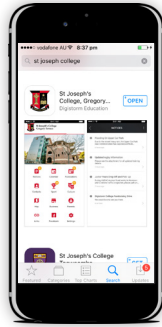

St Joseph's College
Gregory Terrace

St Joseph's College, Gregory Terrace College App Installation and Initial Set-up

Download App

To download the College App, simply search for St Joseph's College Gregory Terrace in iTunes or Google Play Store.

Notifications

Once you successfully download the app, you will be asked to receive notifications. Be sure to allow these to ensure that you receive all updates from the College.

Dashboard

From here you will be taken to the College App dashboard.

Subscriptions

To access the subscriptions options and customise your profile, simply tap the settings tile on your dashboard and ...

Select as many options as you like from the different menus:

- General
- Performing Arts
- Sports
- Year levels

Maps

Contacts

Calendar

More Options

To access more items simply tap each tile of your dashboard to access the different areas of your College App profile

- Notices
- Calendar
- Publications
- Contacts
- Sports
- Culture
- Map
- Business
- Parents
- Links
- Facebook