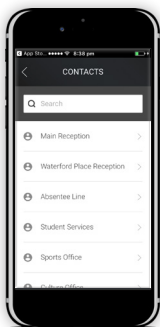

Notifications

Once you successfully download the app, you will be asked to receive notifications. Be sure to allow these to ensure that you receive all updates from the College.

Dashboard

From here you will be taken to the College App dashboard.

Subscriptions

To access the subscriptions options and customise your profile, simply tap the settings tile on your dashboard and ...

Select as many options as you like from the different menus:

- General
- Performing Arts
- Sports
- Year levels

Maps

Contacts

Calendar

More Options

To access more items simply tap each tile of your dashboard to access the different areas of your College App profile

- Notices
- Calendar
- Publications
- Contacts
- Sports
- Culture
- Map
- Business
- Parents
- Links
- Facebook