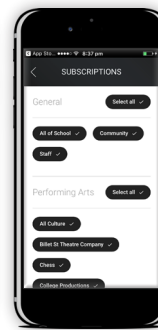

Notifications

Once you successfully download the app, you will be asked to receive notifications. Be sure to allow these to ensure that you receive all updates from the College.

Dashboard

From here you will be taken to the College App dashboard.

Subscriptions

To access the subscriptions options and customise your profile, simply tap the settings tile on your dashboard and ...

Select as many options as you like from the different menus:

- General
- Performing Arts
- Sports
- Year levels

Maps

Contacts

Calendar

More Options

To access more items simply tap each tile of your dashboard to access the different areas of your College App profile

- Notices
- Calendar
- Publications
- Contacts
- Sports
- Culture
- Map
- Business
- Parents
- Links
- Facebook