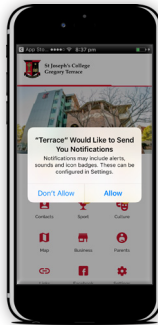

St Joseph's College
Gregory Terrace

St Joseph's College, Gregory Terrace College App Installation and Initial Set-up

Download App

To download the College App, simply search for St Joseph's College Gregory Terrace in iTunes or Google Play Store.

Notifications

Once you successfully download the app, you will be asked to receive notifications. Be sure to allow these to ensure that you receive all updates from the College.

Dashboard

From here you will be taken to the College App dashboard.

Subscriptions

To access the subscriptions options and customise your profile, simply tap the settings tile on your dashboard and ...

Select as many options as you like from the different menus:

- General
- Performing Arts
- Sports
- Year levels

Maps

Contacts

Calendar

More Options

To access more items simply tap each tile of your dashboard to access the different areas of your College App profile

- Notices
- Calendar
- Publications
- Contacts
- Sports
- Culture
- Map
- Business
- Parents
- Links
- Facebook