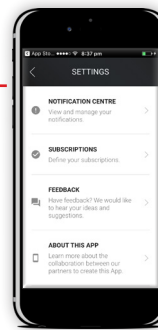

Notifications

Once you successfully download the app, you will be asked to receive notifications. Be sure to allow these to ensure that you receive all updates from the College.

Dashboard

From here you will be taken to the College App dashboard.

Subscriptions

To access the subscriptions options and customise your profile, simply tap the settings tile on your dashboard and ...

Select as many options as you like from the different menus:

- General
- Performing Arts
- Sports
- Year levels