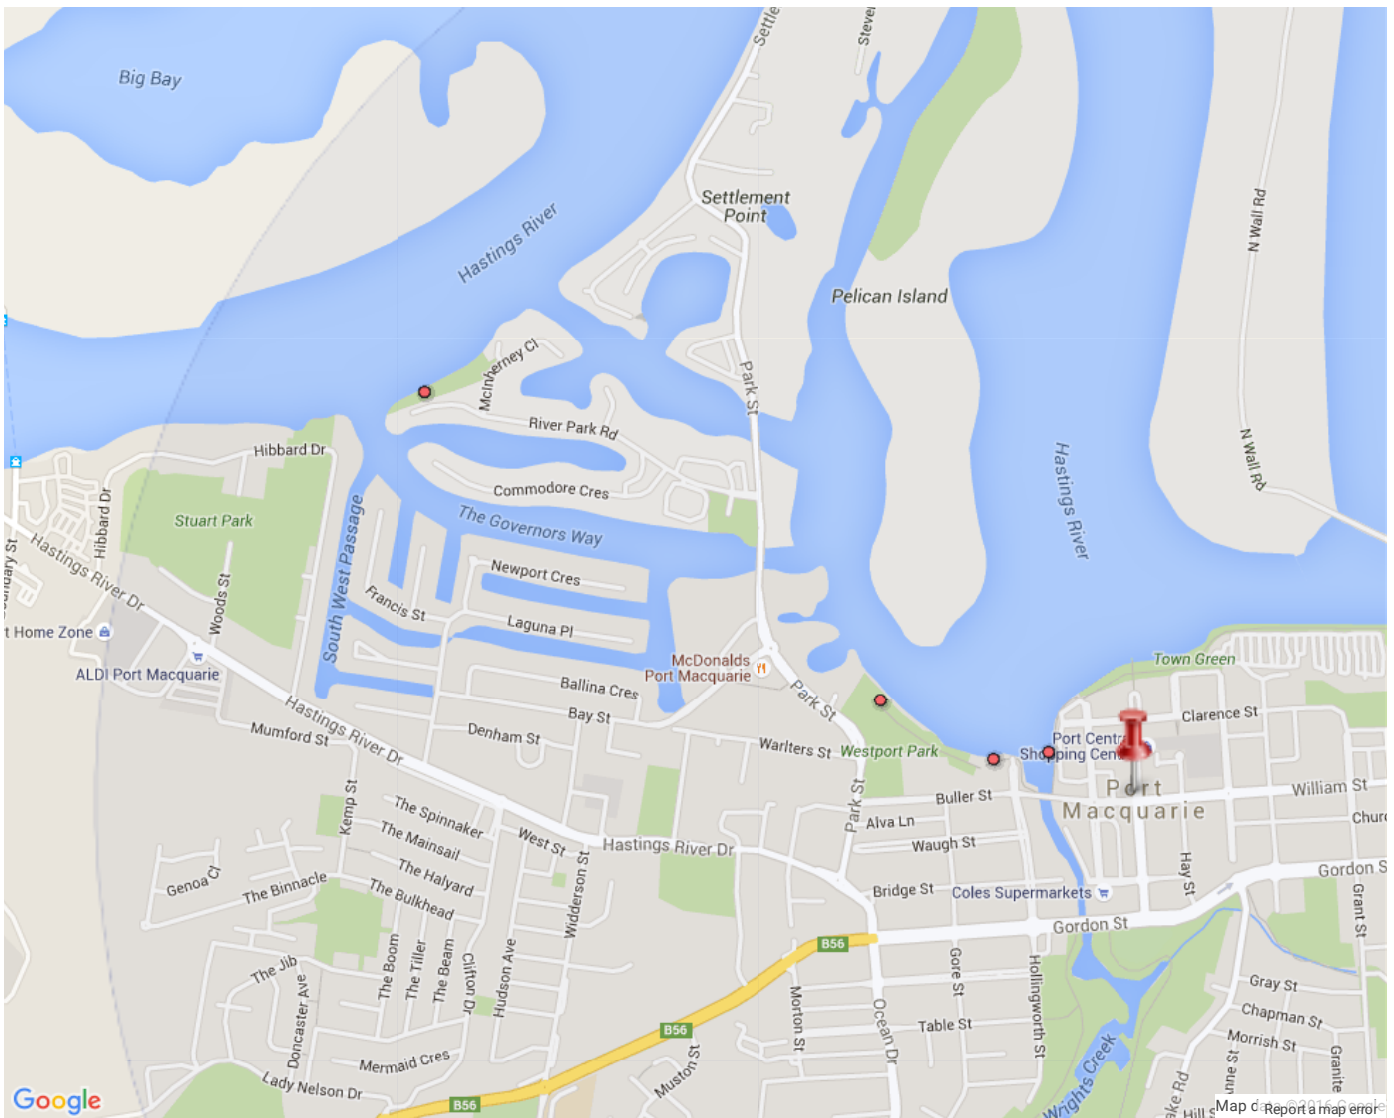

Roads and Maritime Boat Ramp Locator

Address ([find me](#))

Limit to within

3km

Disclaimer

The information is compiled from a variety of sources and is based on observational data only. Roads and Maritime Services does not take responsibility for its accuracy or completeness.

4 results found

Boat Ramps

Facility Name	Address	Contact Number	Waterway Name	Owner	Water Access	Condition	Construction	BBQ	Fee Payable	Fish Clean	Fuel	Kiosk	Lighting	Size Lanes	Toilets	Waste Bins	Pontoon at Ramp	Pontoon or Jetty Nearby	No. of Car Trailer Spaces
Marine Rescue, Port	Buller Street, Port Macquarie,	02 6581 8111	Hastings River Back Channel	Port Macquarie Hastings	All Times	Good	Concrete	N	N	N	N	N	Y	2	N	Y	N	Y	0-10