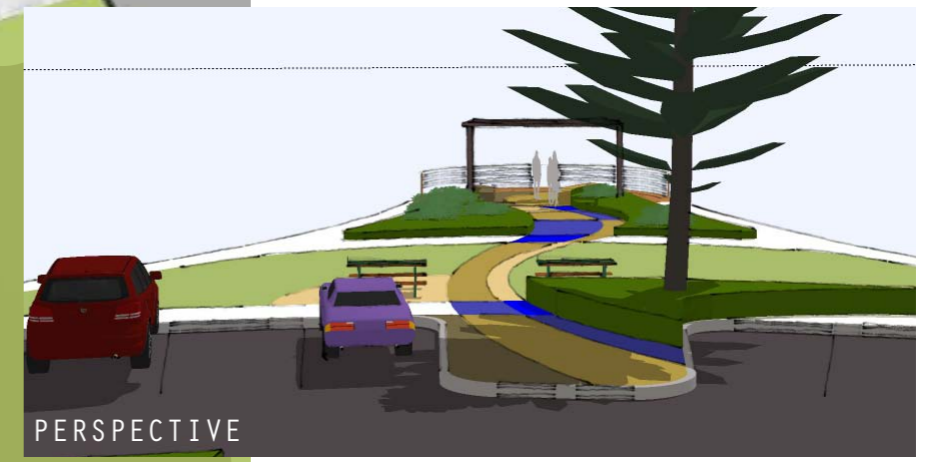

SHELTER TO BE VISUALLY MINIMAL WITH ONLY 2 SUPPORT POSTS AND A SLIM, FLAT ROOF

STEWART STREET

PERSPECTIVE

PERSPECTIVE

MONTAGE