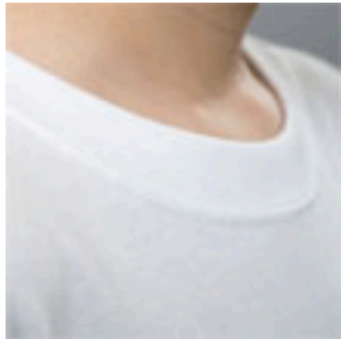

Shirt Measurements (in centimeters) [view in inches](#)

Kids' Product Specs							
Size	XS 2-4	S 4-6	M 6-8	L 10-12	XL 14-16	XXL 18-20	XXXL 22-24
Width	33	38	46	48	51	--	--
Length	43	48	60	64	67	--	--

Measurement Guide

Length: Shoulder seam at collar to bottom hem

Width: Underarm to underarm

Care Instructions: Turn inside out. Machine wash cold.

Use non-chlorine bleach only when needed. Tumble dry low. Do not iron image.