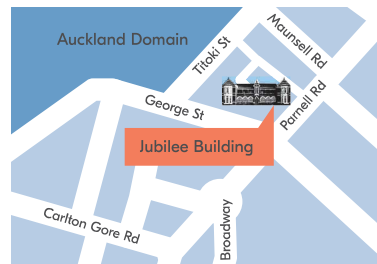

### CONTACT US

T 09 555 5193

E [pfc@villagesquare.org.nz](mailto:pfc@villagesquare.org.nz)

@ProgrammesForChildren

Choose from three  
School Holiday  
Programme locations:

**BALMORAL** — Balmoral School  
19 Brixton Road, Mt Eden

**EPSOM** — Epsom Normal  
Primary School, 41 The Drive, Epsom

**PARNELL** — Jubilee Building  
545 Parnell Road, Parnell

*\*Parnell is a drop-off and pick-up site only (Club House kids are bussed to Epsom site). The bus leaves at 9am and returns by 4pm.*