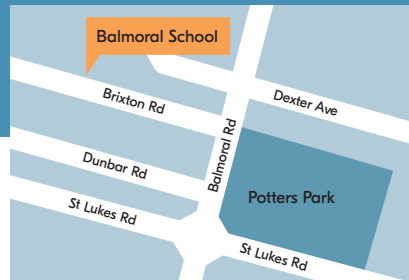

**ADVENTURE SEEKERS**

Awesome adventures around the Auckland area

**Short Day option for Balmoral and Epsom Club House kids:**

- 9am-3pm
- \$60 flat rate
- Not available at Parnell

Read full activity details and enrol online at [villagesquare.org.nz/shp](http://villagesquare.org.nz/shp)

**CONTACT US**

T 09 555 5193

E [pfc@villagesquare.org.nz](mailto:pfc@villagesquare.org.nz)

@ProgrammesForChildren

**Choose from three School Holiday Programme locations:**

**BALMORAL** — Balmoral School  
19 Brixton Road, Mt Eden

**EPSOM** — Epsom Normal Primary School, 41 The Drive, Epsom

**PARNELL** — Jubilee Building  
545 Parnell Road, Parnell

*\*Parnell is a drop-off and pick-up site only (Club House kids are bussed to Epsom site). The bus leaves at 9am and returns by 4pm.*