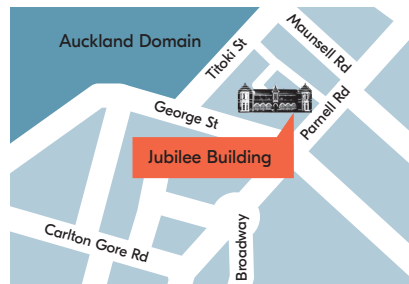

**CONTACT US**

T 09 555 5193

E [pfc@villagesquare.org.nz](mailto:pfc@villagesquare.org.nz)

@ProgrammesForChildren

**Choose from three School Holiday Programme locations:**

**BALMORAL** — Balmoral School  
19 Brixton Road, Mt Eden

**EPSOM** — Epsom Normal Primary School, 41 The Drive, Epsom

**PARNELL** — Jubilee Building  
545 Parnell Road, Parnell

*\*Parnell is a drop-off and pick-up site only (Club House kids are bussed to Epsom site). The bus leaves at 9am and returns by 4pm.*