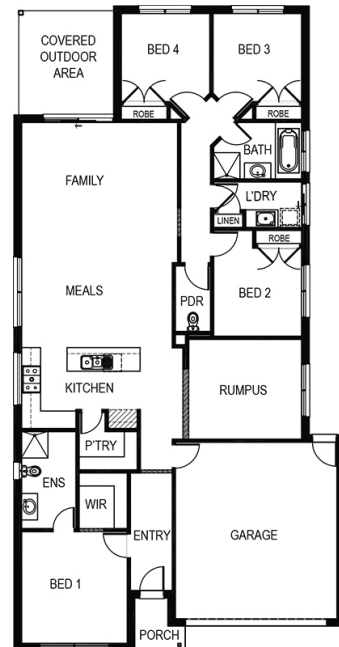

Compare.
The answer
is Fairhaven

\$592,005

Merimbula 239

Lot: 435 Chalcot Circuit, Plumpton

Estate: Aldo

Block Size: 435m²

Title Exp: December 2021

House Size: 23.97sq

Package Includes:

- Fixed site cost
- Developers guidelines
- Choice of facades
- Flyscreens to all openable windows
- Remote control to the garage
- Tiles or laminate timber flooring to Entry, Kitchen, Family and Meals
- Carpet to the remaining areas
- 20mm reconstituted stone to benchtop
- 900mm kitchen appliances
- One set of three pot drawers (house specific)
- Overhead cupboards with plaster bulkhead to kitchen
- Category 2 sink mixer to Kitchen
- 2000mm high shower screens throughout
- 900mm x 900mm tiled shower base (Ensuite & Bathroom)
- Category 1 shower rail to Ensuite and Bathroom