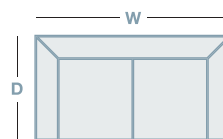

FEATURES & OPTIONS

- Available in fabric & leather

HOW TO MEASURE

IN THE RANGE

	W	D	H
 Rocker Recliner	905mm	1005mm	1030mm
 Large Rocker Recliner	940mm	1030mm	1120mm
 XL Rocker Recliner	950mm	1105mm	1145mm
 Power Rocker Recliner	915mm	965mm	1055mm
 Larger Power Rocker Recliner	970mm	980mm	1120mm
 2 Seater	1425mm	990mm	1045mm
 2 Seater Recliner/Pwr Recliner	1540mm	980mm	1120mm
 3 Seater	1955mm	990mm	1045mm
 3 Seater Recliner/Pwr Recliner	2110mm	980mm	1120mm