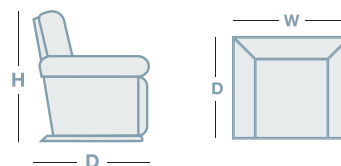

FEATURES & OPTIONS

- Available in fabric & leather

HOW TO MEASURE

IN THE RANGE

	W	D	H
 Rocker Recliner	905mm	1005mm	1030mm
 Large Rocker Recliner	940mm	1030mm	1120mm
 XL Rocker Recliner	950mm	1105mm	1145mm
 Power Rocker Recliner	915mm	965mm	1055mm
 Larger Power Rocker Recliner	970mm	980mm	1120mm
 2 Seater	1425mm	990mm	1045mm
 2 Seater Recliner/Pwr Recliner	1540mm	980mm	1120mm
 3 Seater	1955mm	990mm	1045mm
 3 Seater Recliner/Pwr Recliner	2110mm	980mm	1120mm