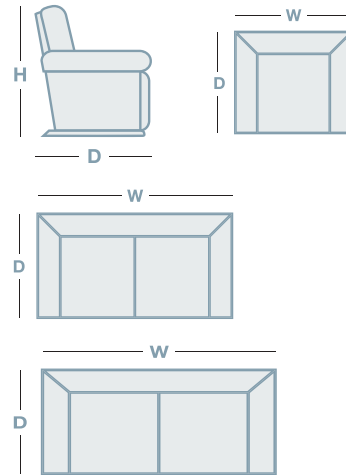

## IN THE RANGE

W D H

	Splendor Chair	1245mm	955mm	940mm
	Splendor Ottoman	750mm	550mm	450mm
	Splendor 2.5 Seater	1955mm	955mm	940mm
	Splendor 3 Seater	2160mm	955mm	940mm
	Splendor Modular Pieces			940mm

## HOW TO MEASURE

## CHAISE MODULAR

3 Seater LHF/RHF 1815mm	Chaise w/arm LHF/RHF 1080mm	Corner 930mm	Armless 1.5 Seater 765mm
			
955mm	1615mm	955mm	955mm
		Armless 2.5 Seater 1525mm	
			
		955mm	955mm