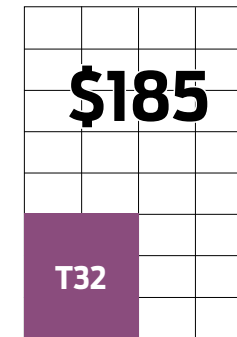

www.gilgandraweekly.com.au

SIZE	PIXEL SIZE (w) x (h)	RATE (INC. GST)	RATE (INC. GST)
LEADERBOARD	728 (px) x 90 (px)	\$65 per week	\$250 per month
MREC	300 (px) x 50 (px)	\$30 per week	\$100 per month

Weekly Print Edition: Tuesday publication - deadline Monday 1pm

SIZE	DIMENSIONS (w) x (h)	WEEKLY RATE (INC. GST)
T11	63mm x 45mm	\$45
T21	63mm x 92mm	\$60
T22	92mm x 129mm	\$125
T32	139mm x 129mm	\$185
T24 (BANNER AD)	261mm x 92mm	\$225
T42 (QTR PG VERTICAL)	129mm x 186mm	\$225
T44 (HALF PAGE)	261mm x 186mm	\$450
T82 (HALF PAGE VERT.)	129mm x 374mm	\$450
T84 (FULL PAGE)	261mm x 374mm	\$800

T11 \$45
T21 \$60

\$185

T32

T42

\$125

T24

Qtr Pages

Half Page Vert.
T82