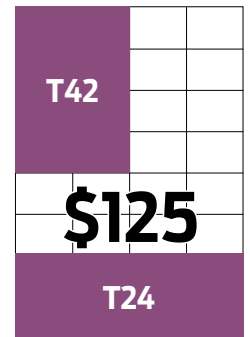

www.gilgandraweekly.com.au

SIZE	PIXEL SIZE (w) x (h)	RATE (INC. GST)	RATE (INC. GST)
LEADERBOARD	728 (px) x 90 (px)	\$65 per week	\$250 per month
MREC	300 (px) x 50 (px)	\$30 per week	\$100 per month

Weekly Print Edition: Tuesday publication - deadline Monday 1pm

SIZE	DIMENSIONS (w) x (h)	WEEKLY RATE (INC. GST)
T11	63mm x 45mm	\$45
T21	63mm x 92mm	\$60
T22	92mm x 129mm	\$125
T32	139mm x 129mm	\$185
T24 (BANNER AD)	261mm x 92mm	\$225
T42 (QTR PG VERTICAL)	129mm x 186mm	\$225
T44 (HALF PAGE)	261mm x 186mm	\$450
T82 (HALF PAGE VERT.)	129mm x 374mm	\$450
T84 (FULL PAGE)	261mm x 374mm	\$800

T11 \$45
T21 \$60

\$185

T32

T42

\$125

T24

Qtr Pages

Half Page Vert.
T82

\$450

Half Page
T44

\$450

Full Page
T84

\$800

Classifieds: all display sizes available

Text run-ons start at \$25 for 30 words, then 30 cents per word thereafter.

- Invoices are sent out weekly.
- Prices as at January 2026.
- Print and digital bundles available on request.
- Discounts offered for ongoing bookings.