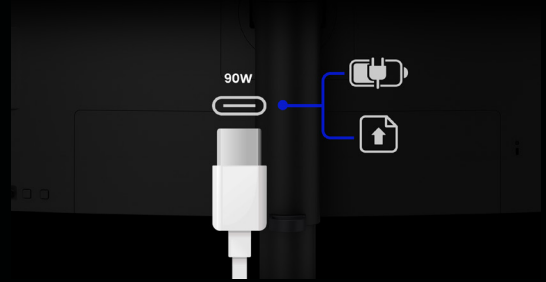

BenQ DesignVue Monitors

PD2706U | 27-inch 4K UHD 95% P3 HDR400 USB-C Designer Monitor

4K UHD resolution and precise color accuracy by AQCOLOR technology make it the best choice for designers who pay much attention to details. 95% P3 color coverage and BenQ proprietary uniformity technology offer precise color from corner to corner. Furthermore, the built-in KVM switch allows designers to control two systems via one set of keyboard and mouse to enhance work efficiency for better multi-tasking experience.

AQCOLOR®

Colors You Can Trust

Amazing P3 Colors for Creative Works

Covers 95% P3, 100% sRGB, and 100% Rec.709 color spaces, you can easily load and display images imported from different sources. Amazing Delta E ≤ 3 ensures superb accuracy and absolute color confidence.

Expand Your Workstation with All-in-One Cable

90W USB-C carries images, videos, and other data seamlessly plus charges your mobile devices at the same time all with one cable.

Your Dream Desk for Unleashing Creativity

KVM Switch

The new KVM Switch auto-pairs with input signals.

Display Pilot

Let you access designer-friendly features for ease and efficiency.

*Apple M1 platform supported.

90W USB-C

The USB-C port provides lightning-fast video/audio/data transmission and 90W power delivery.

Hotkey Puck G2

Make navigating screen settings and functions a breeze.

Ergonomic Design

Create in comfort with your monitor in the ideal position.

PIP / PBP

Go split screen. Picture In Picture (PIP) and Picture By Picture (PBP) let you customize your workflow.

Attentive Color Modes for Creators