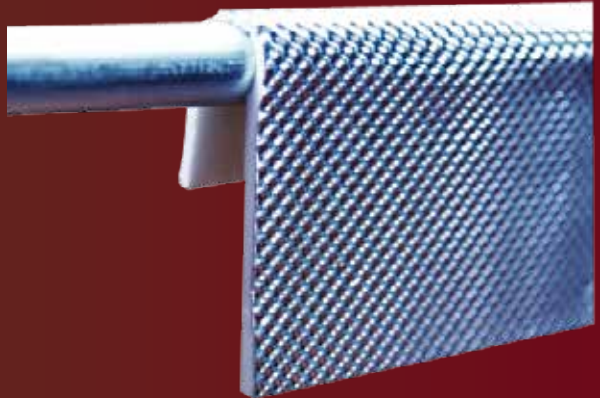

STICKY SHIELD