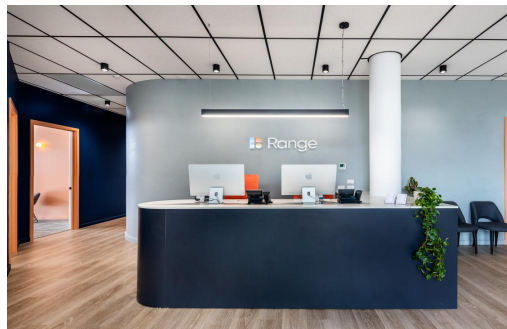

PFS is a commercial interior design and structural fit out company specialising in building: Medicinal Cannabis Dispensaries, Pharmacy, health retail Outlets, Medical /Allied Health Centres, Retail, Hospitality and Offices.