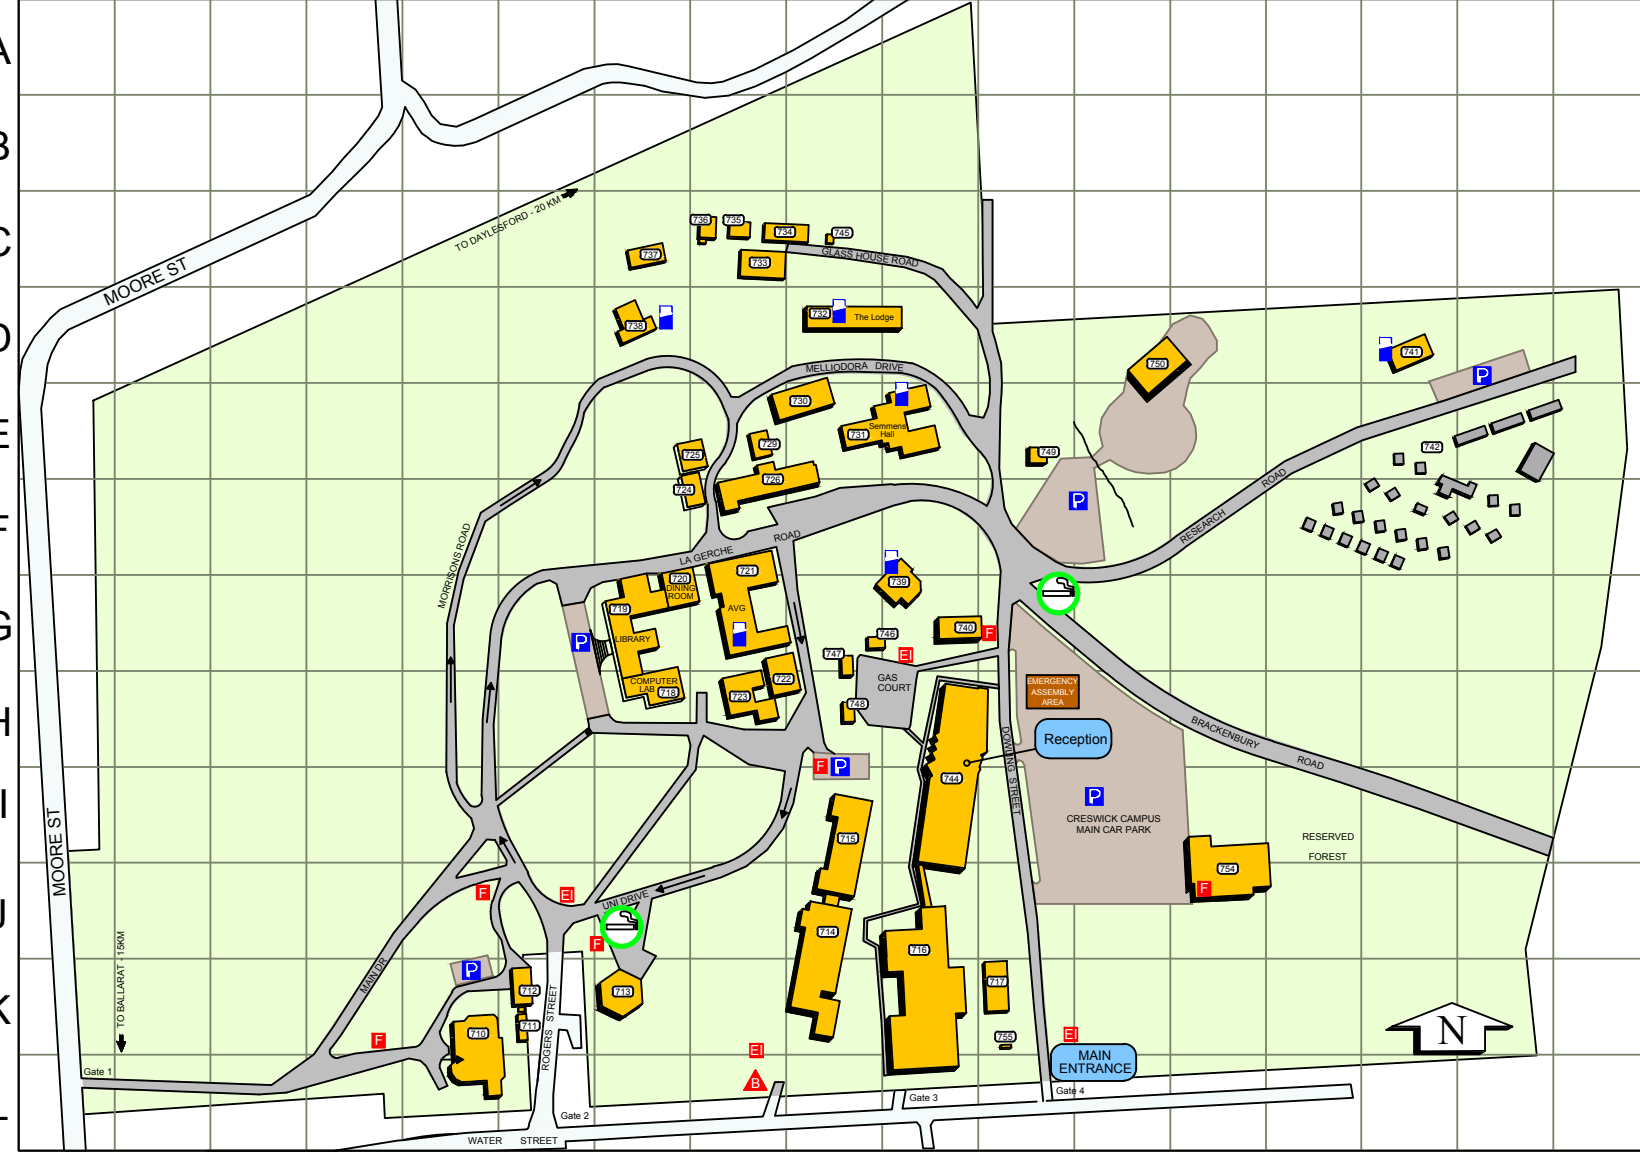

1 2 3 4 5 6 7 8 9 10 11 12 13 14 15 16 17

Building Name	No	Grid
A.V. Galbraith House (A.V.G.)	721	G8
Billo's Lodge	741	D15
Cabins	742	E15
Canon Shed	736	C8
Chemical Store	746	G9
Computer Lab	718	H7
Cottage	739	G10
Dining Room / kitchen	720	G7
Garages	729	E8
Gardeners' Sheds	725	E8
Gas Storage	747	G9
Gas Storage	755	K11
Glass House - Bio Tech	717	K11
Glass House - Large	734	C8
Gymnasium	754	J13
Head House	733	C8
Library	719	G7
Lodge	732	D9
PCS Workshop	730	E9
Post Grad House (R7)	723	H8
Potting Shed	745	C9
Pyrolysis Shed	737	C7
Residence	738	D7
Science Block (Labs & Lecture)	715	I9
Seminar Centre	713	K7
Semmens Hall	731	E10
Staff Amenities & Laundry	724	F8
Stage 1	716	K10
Stage 2	744	I10
Storage	711	K6
Storage Containers	749	E11
Storage Room	740	G10
Student Kitchens	722	G8
Student Recreation Centre	726	F8
The Green Shed	750	D12
Tremearne House	710	K5
University Offices & Labs	714	K9
Wood Tech	712	K6
Workshop	748	I10

- Legend**
- One Way Arrow
 - P Parking
 - Accommodation
 - F Fire Hydrants
 - Fire Booster Pumps
 - E Emergency Information Cabinet
 - Site Evacuation
Creswick Football Ground
 - Emergency Assembly Area
 - Buildings not in use
 - Smoking Area

CRESWICK CAMPUS Faculty of Science

Water Street, Creswick, Victoria, 3363
Tel: 5321 4300

The University of Melbourne
Acknowledges the Traditional
Custodians of the Land on
which this Campus is situated.