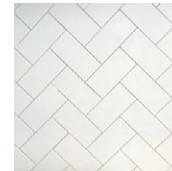

Miele Rangehood

Miele Cooktop

Miele Oven

Ensuite - 500 Oval
Mirror with Cabinet

Matt White Porcelain
Above Counter Basin

White Close Coupled
Back to Wall with
Soft Close Lid

Allure

220mm Mink Grey
Timber Floorboards

Pure Wool Loop Pile
Carpet in Barbados

Kitchen Benchtop -
20mm Caesarstone in
Raven

Kitchen Island &
Splashback - 20mm
honed granite in Ice White

Herringbone laid
Porcelain Floor Tiles
in Pietra Ice Matt in
Bathroom