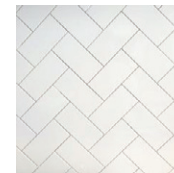

Bathroom Towel
Rail Double 600 -
Brushed Gunmetal

Miele Rangehood

Miele Cooktop

Miele Oven

Ensuite - 500 Oval
Mirror with Cabinet

Matt White Porcelain
Above Counter Basin

White Close Coupled
Back to Wall with
Soft Close Lid

Chic

220mm White Wash
Timber Floorboards

Pure Wool Loop Pile
Carpet in Grenada

Kitchen Benchtop -
20mm Caesarstone in
Organic White

Kitchen Island &
Splashback - 20mm
honed granite in Black

Herringbone laid
Porcelain Floor Tiles in
Urban Matt in Bathroom