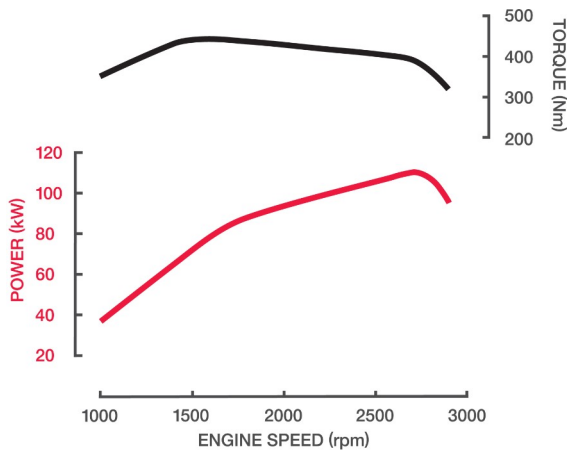

110_{kW} / 441_{Nm}

R
O
S
A
蔷薇

HIGH BACK PASSENGER SEATS WITH 3 POINT BELTS

Specifications

MODEL

A	Deluxe SWB 22 Seat Manual (BE64DGRMDFAE)
B	Deluxe SWB 22 Seat Automatic (BE64DGRMDFAF)

LENGTH

7.0M
7.0M

CONFIGURATION

High Back Fabric Seats with Lap/Sash Seat Belt
High Back Fabric Seats with Lap/Sash Seat Belt

Engine	
Engine Version	FUSO 4M50-4AT4 Diesel
Configuration	4 Cyl. In-line DOHC, 4-Valve
Type	Waste-gate Turbocharged & Air to Air Intercooled
Displacement	4.9 litre (4899cc)
Bore	114mm
Stroke	120mm
Power (ECE R85-00)	110kW @ 2700 rpm
Torque (ECE R85-00)	441Nm @ 1600 rpm
Maximum Engine Speed	2900 rpm
Compression Ratio	17.5:1
Cooling System / Oil Cooler	Water cooled, 17.0L capacity/ Plate type engine oil cooler
Air Cleaner	Dry Paper Element. Forward Mounted Intake System
Emission Control	Silicon Carbide DPF & Catalytic Converter
Emission Level	ADR 80/03 - JP05