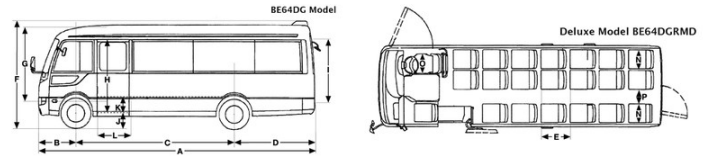

Specifications

MODEL

- A Deluxe SWB 22 Seat Manual (BE64DGRMDFAE)
- B Deluxe SWB 22 Seat Automatic (BE64DGRMDFAF)

LENGTH

- 7.0M
- 7.0M

CONFIGURATION

- High Back Fabric Seats with Lap/Sash Seat Belt
- High Back Fabric Seats with Lap/Sash Seat Belt

Mass (estimated)*

Total*	A	B
	4145kg	4235kg

Note: * Mass (est.) includes oil and water but excludes spare wheel, tools & fuel. Weights provided are subject to 3.5% variation (+/-)

Dimensions (mm)

Width Overall (excluding mirrors)	2070
Width Front Track	1655
Width Rear Track	1495
A - Length Overall (B+C+D)	6990
B - Length Front Overhang	940
C - Length Wheelbase	3995
D - Length Rear Overhang	2040
E - Length Passenger Seat Pitch Approx	720
F - Height Overall	2755
G - Height Floor to Headliner	1860
H - Height Access Door	1690
I - Height Emergency Exit	1480
J - Height First Access Door Step to Ground	395
K - Height Second Access Door Step to Floor	270
L - Height Door Access	600
M - Height Passenger Seat - Right Hand Bench	n/a
N - Height Single	465
O - Height Driver's Seat	500
P - Height Passenger Aisle	401

Call 1800 033 557

or visit fuso.com.au

Unless specified in writing herein the accessories, applications, bodies or equipment depicted in this document are for illustration purposes only and may not be available from Daimler Truck and Bus Australia Pacific Pty Ltd. (ABN 86 618 413 282) (DTB). No representation or warranty whatsoever is given in relation to any accessories, applications, bodies or equipment or suitability of same that are shown herein that may be manufactured, supplied or fitted by a party other than DTB. DTB reserves the right without notice or obligation to discontinue or make changes to the colour, designs, materials and specifications of the products and options referred to herein at any time. For the most current information and in order to ascertain which accessories, applications, bodies and equipment are available from DTB please contact your authorised FUSO Truck and Bus dealer. Fuso is a registered trademark of Daimler Truck and Bus Australia Pacific Pty Ltd. Copyright DTB. Reproduction in whole or part prohibited without written approval. Part Number TSR72A-SSV2. Valid from 01-Oct-19.