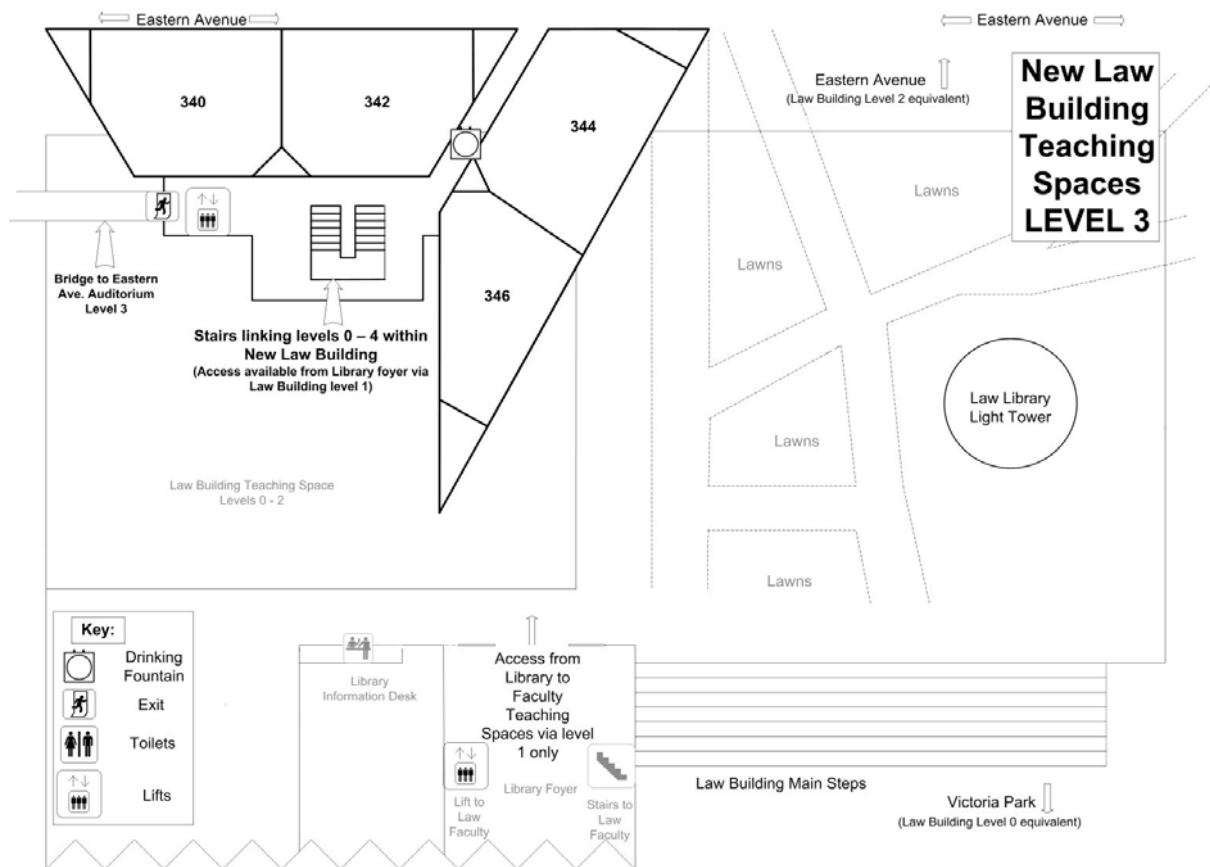

Street level main entrance on Eastern Avenue is considered Level 2. Participants will need to take stairs or elevator either up to Level 3 & 4 or down Level 0 & 1 depending on the room allocation.

Street level main entrance on Eastern Avenue is considered Level 2. Participants will need to take stairs or elevator either up to Level 3 & 4 or down Level 0 & 1 depending on the room allocation.