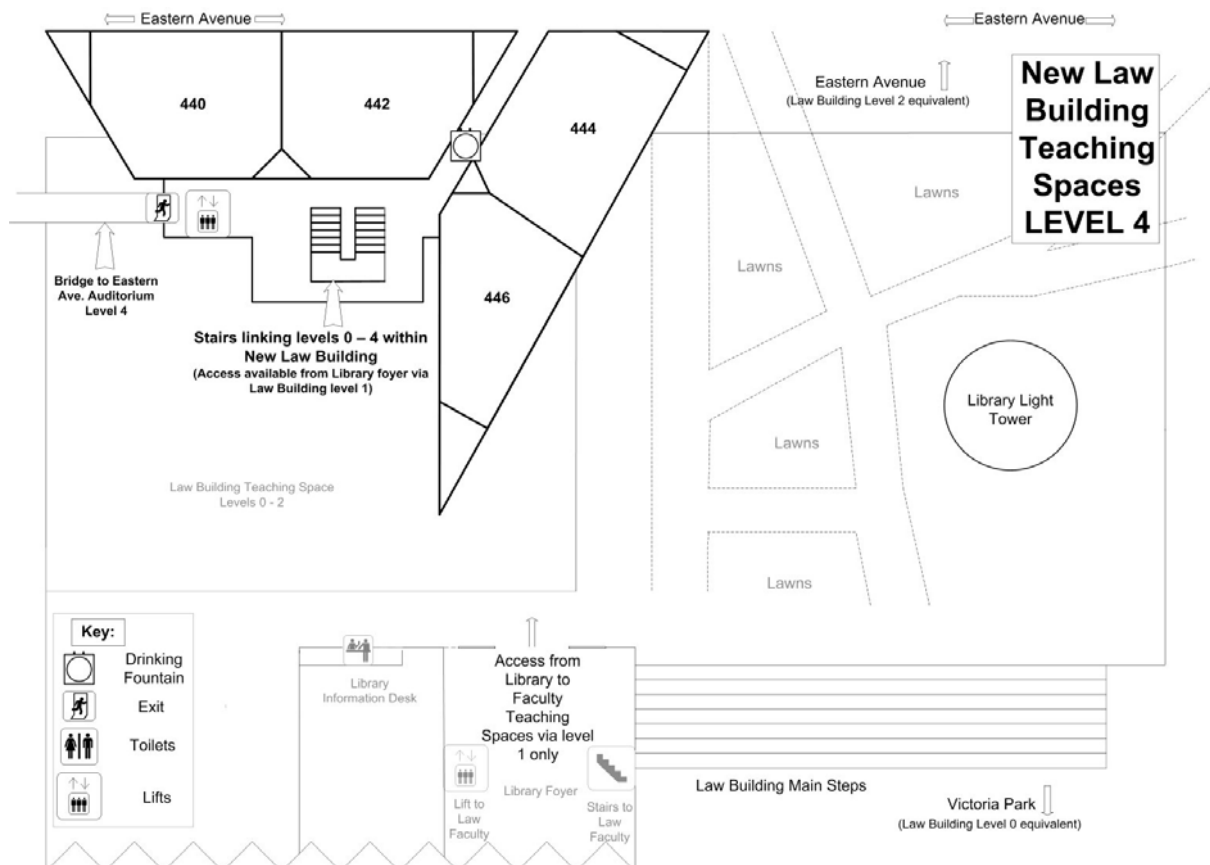

Street level main entrance on Eastern Avenue is considered Level 2. Participants will need to take stairs or elevator either up to Level 3 & 4 or down Level 0 & 1 depending on the room allocation.

Street level main entrance on Eastern Avenue is considered Level 2. Participants will need to take stairs or elevator either up to Level 3 & 4 or down Level 0 & 1 depending on the room allocation.