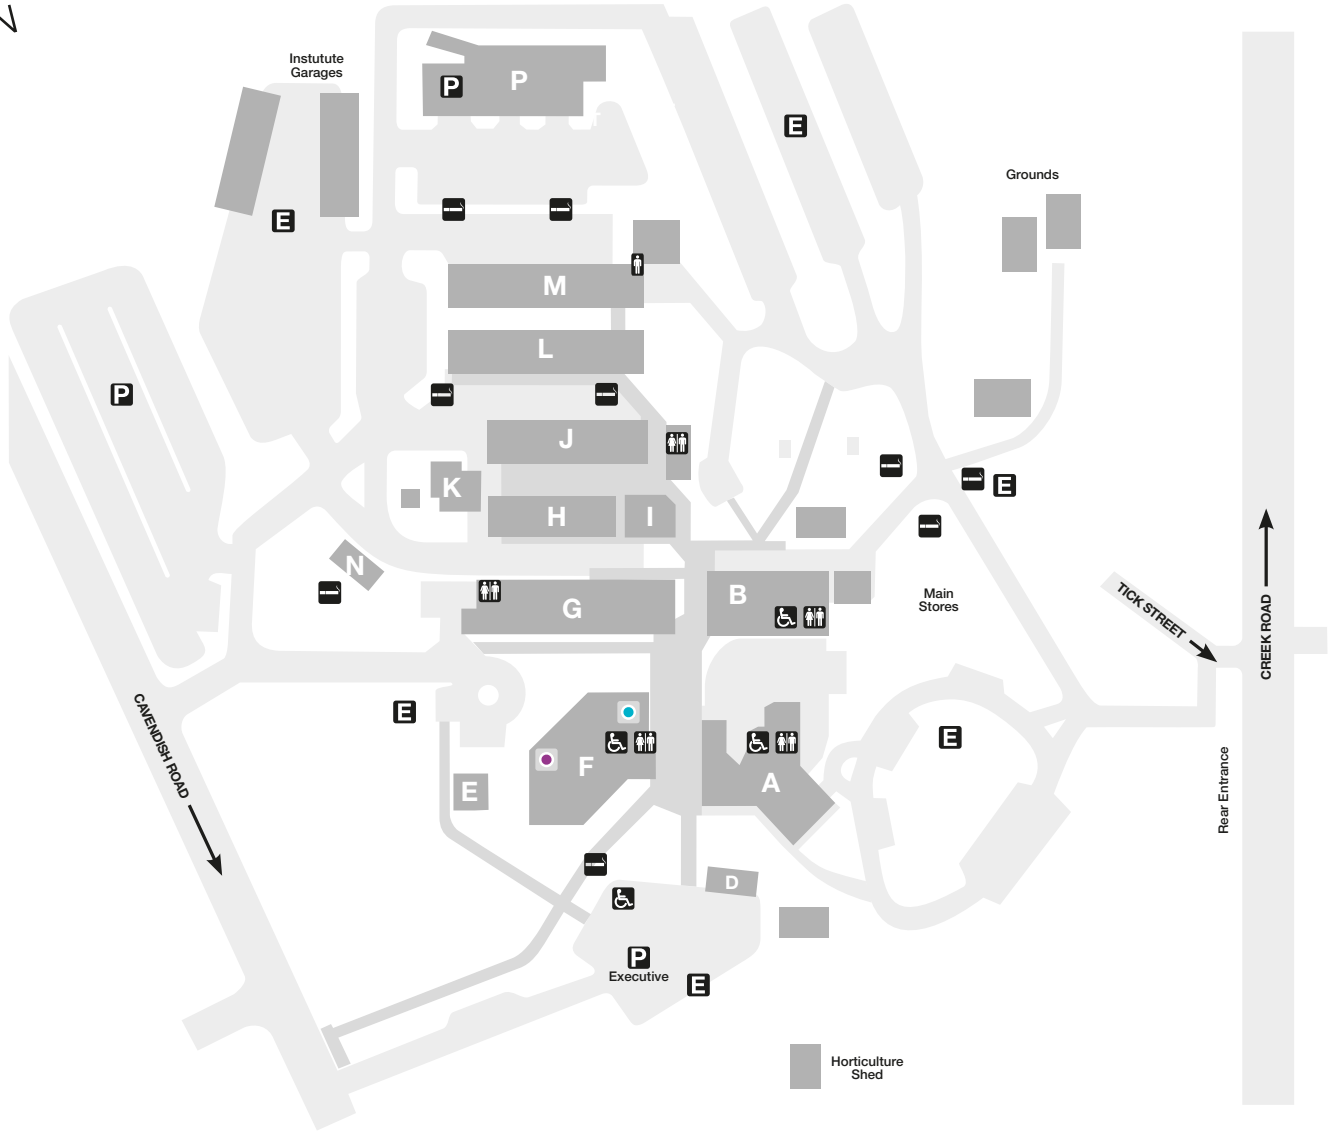

MT GRAVATT CAMPUS MAP

1030 Cavendish Road Mt Gravatt Qld 4122

* Please note from July 1, 2018 all TAFE Queensland campuses will be smoke free.

- Toilet Facilities
- Unisex Accessible Toilet Facilities*
- Wheelchair Access
- Parking
- Canteen/Food Service
- Emergency Assembly Point
- Call Point
- Designated Smoking Area*
- Customer Service Centre
- Library

Note*: If you require a unisex accessible toilet facility please contact our Customer Service Centre.

1300 308 233

tafeqld.edu.au

RTO 0275 | CRICOS 03020E | TEQSA PRV13003

MAKE GREAT HAPPEN