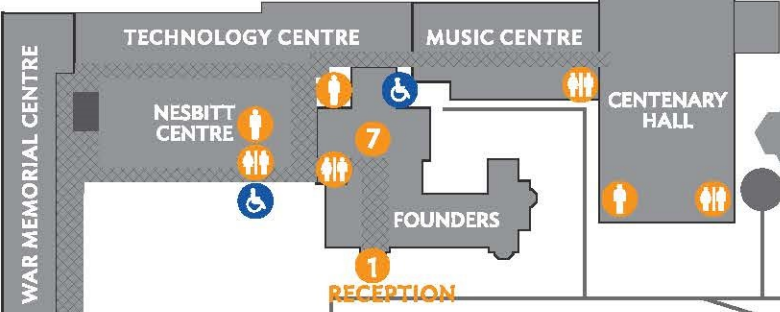

COLLEGE LANE

Classes will be here

TO PETERSHAM

CONCORDIA CENTRE

EXIT

HOLT STREET

TO STANMORE STATION

ENTRY

TO NEWTOWN

NEWINGTON ROAD

ACCESS

TECHNOLOGY CENTRE

MUSIC CENTRE

CENTENARY HALL

CHAPEL

TUPOU COLLEGE CENTRE

DUCKMANTON DRAMA CENTRE

NESBITT CENTRE

FOUNDERS

LE COUTEUR CENTRE

RECEPTION

P

PYKE CENTRE

RAE CENTRE

OLD BOYS OVAL 1

STANMORE ROAD

- 1 RECEPTION
- 2 CAFETERIA
- 3 FUNCTION CENTRE
- 4 GYMNASIUMS
- 5 OLD BOYS LECTURE THEATRE
- 6 LIBRARY
- 7 PRESCOTT HALL
- 8 SWIMMING POOL
- DAVIDSON HEALTH CENTRE
- BOYS TOILET
- STAFF/VISITOR TOILETS
- ACCESSIBLE TOILETS