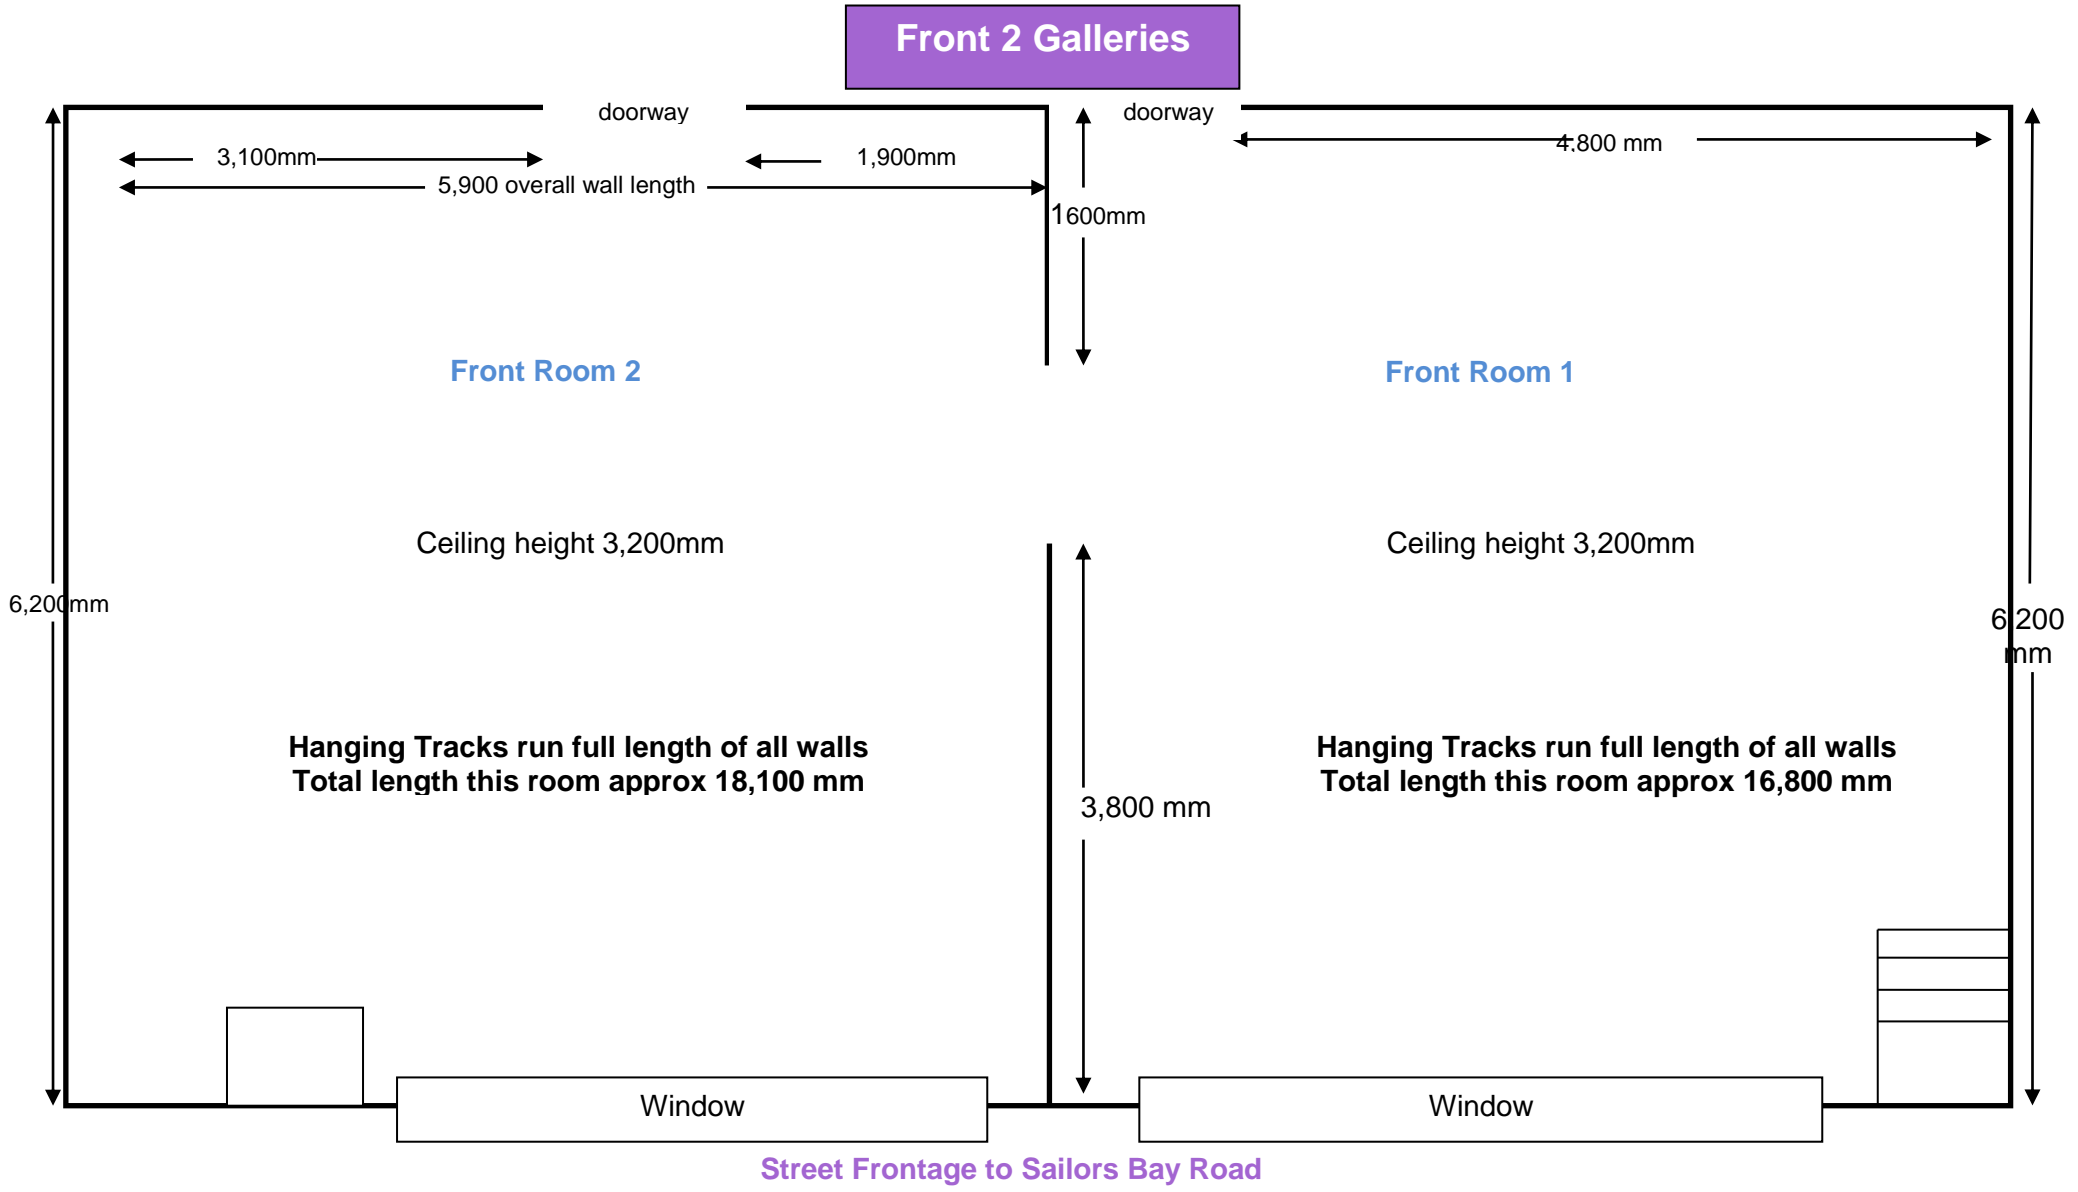

GALLERY 307

Floor Plans and Wall Dimensions. Total length of hanging track approx. 56.7 metres.

GALLERY 307

Floor Plans and Wall Dimensions. Total length of hanging track approx. 56.7 metres.

Centre Studio/ Gallery

Floor Plans and Wall Dimensions. Total length of hanging track approx. 56.7 metres.