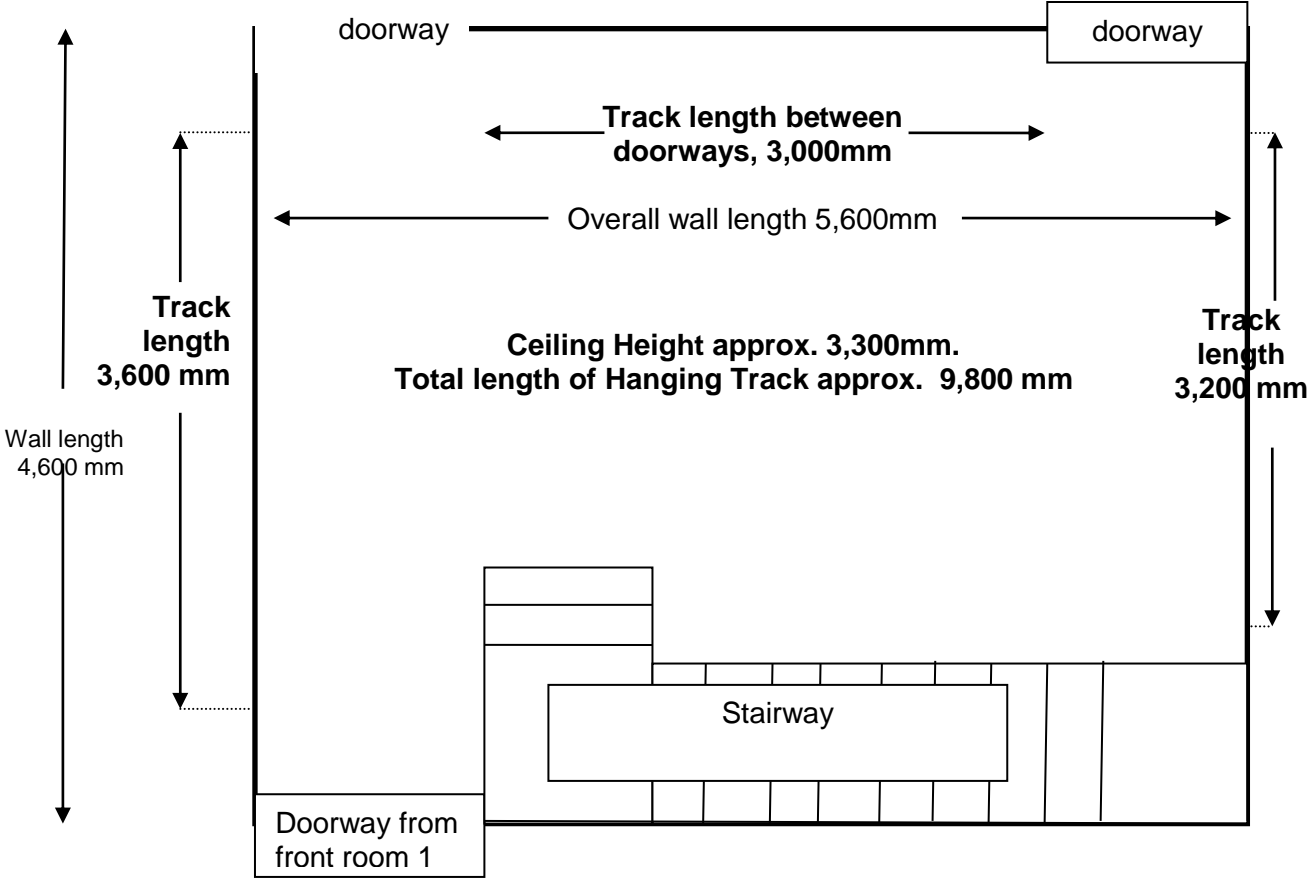

GALLERY 307

Floor Plans and Wall Dimensions. Total length of hanging track approx. 56.7 metres.

GALLERY 307

Floor Plans and Wall Dimensions. Total length of hanging track approx. 56.7 metres.

Centre Studio/ Gallery

Floor Plans and Wall Dimensions. Total length of hanging track approx. 56.7 metres.