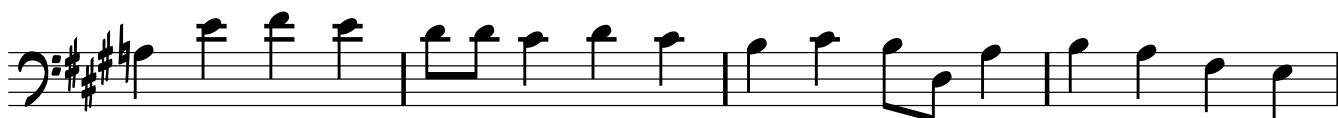

BASS TRANSCRIPTION 911

MEDIUM-UP SWING FEEL : 154 BPM

F Δ

A Δ

$\text{D}\flat\Delta$