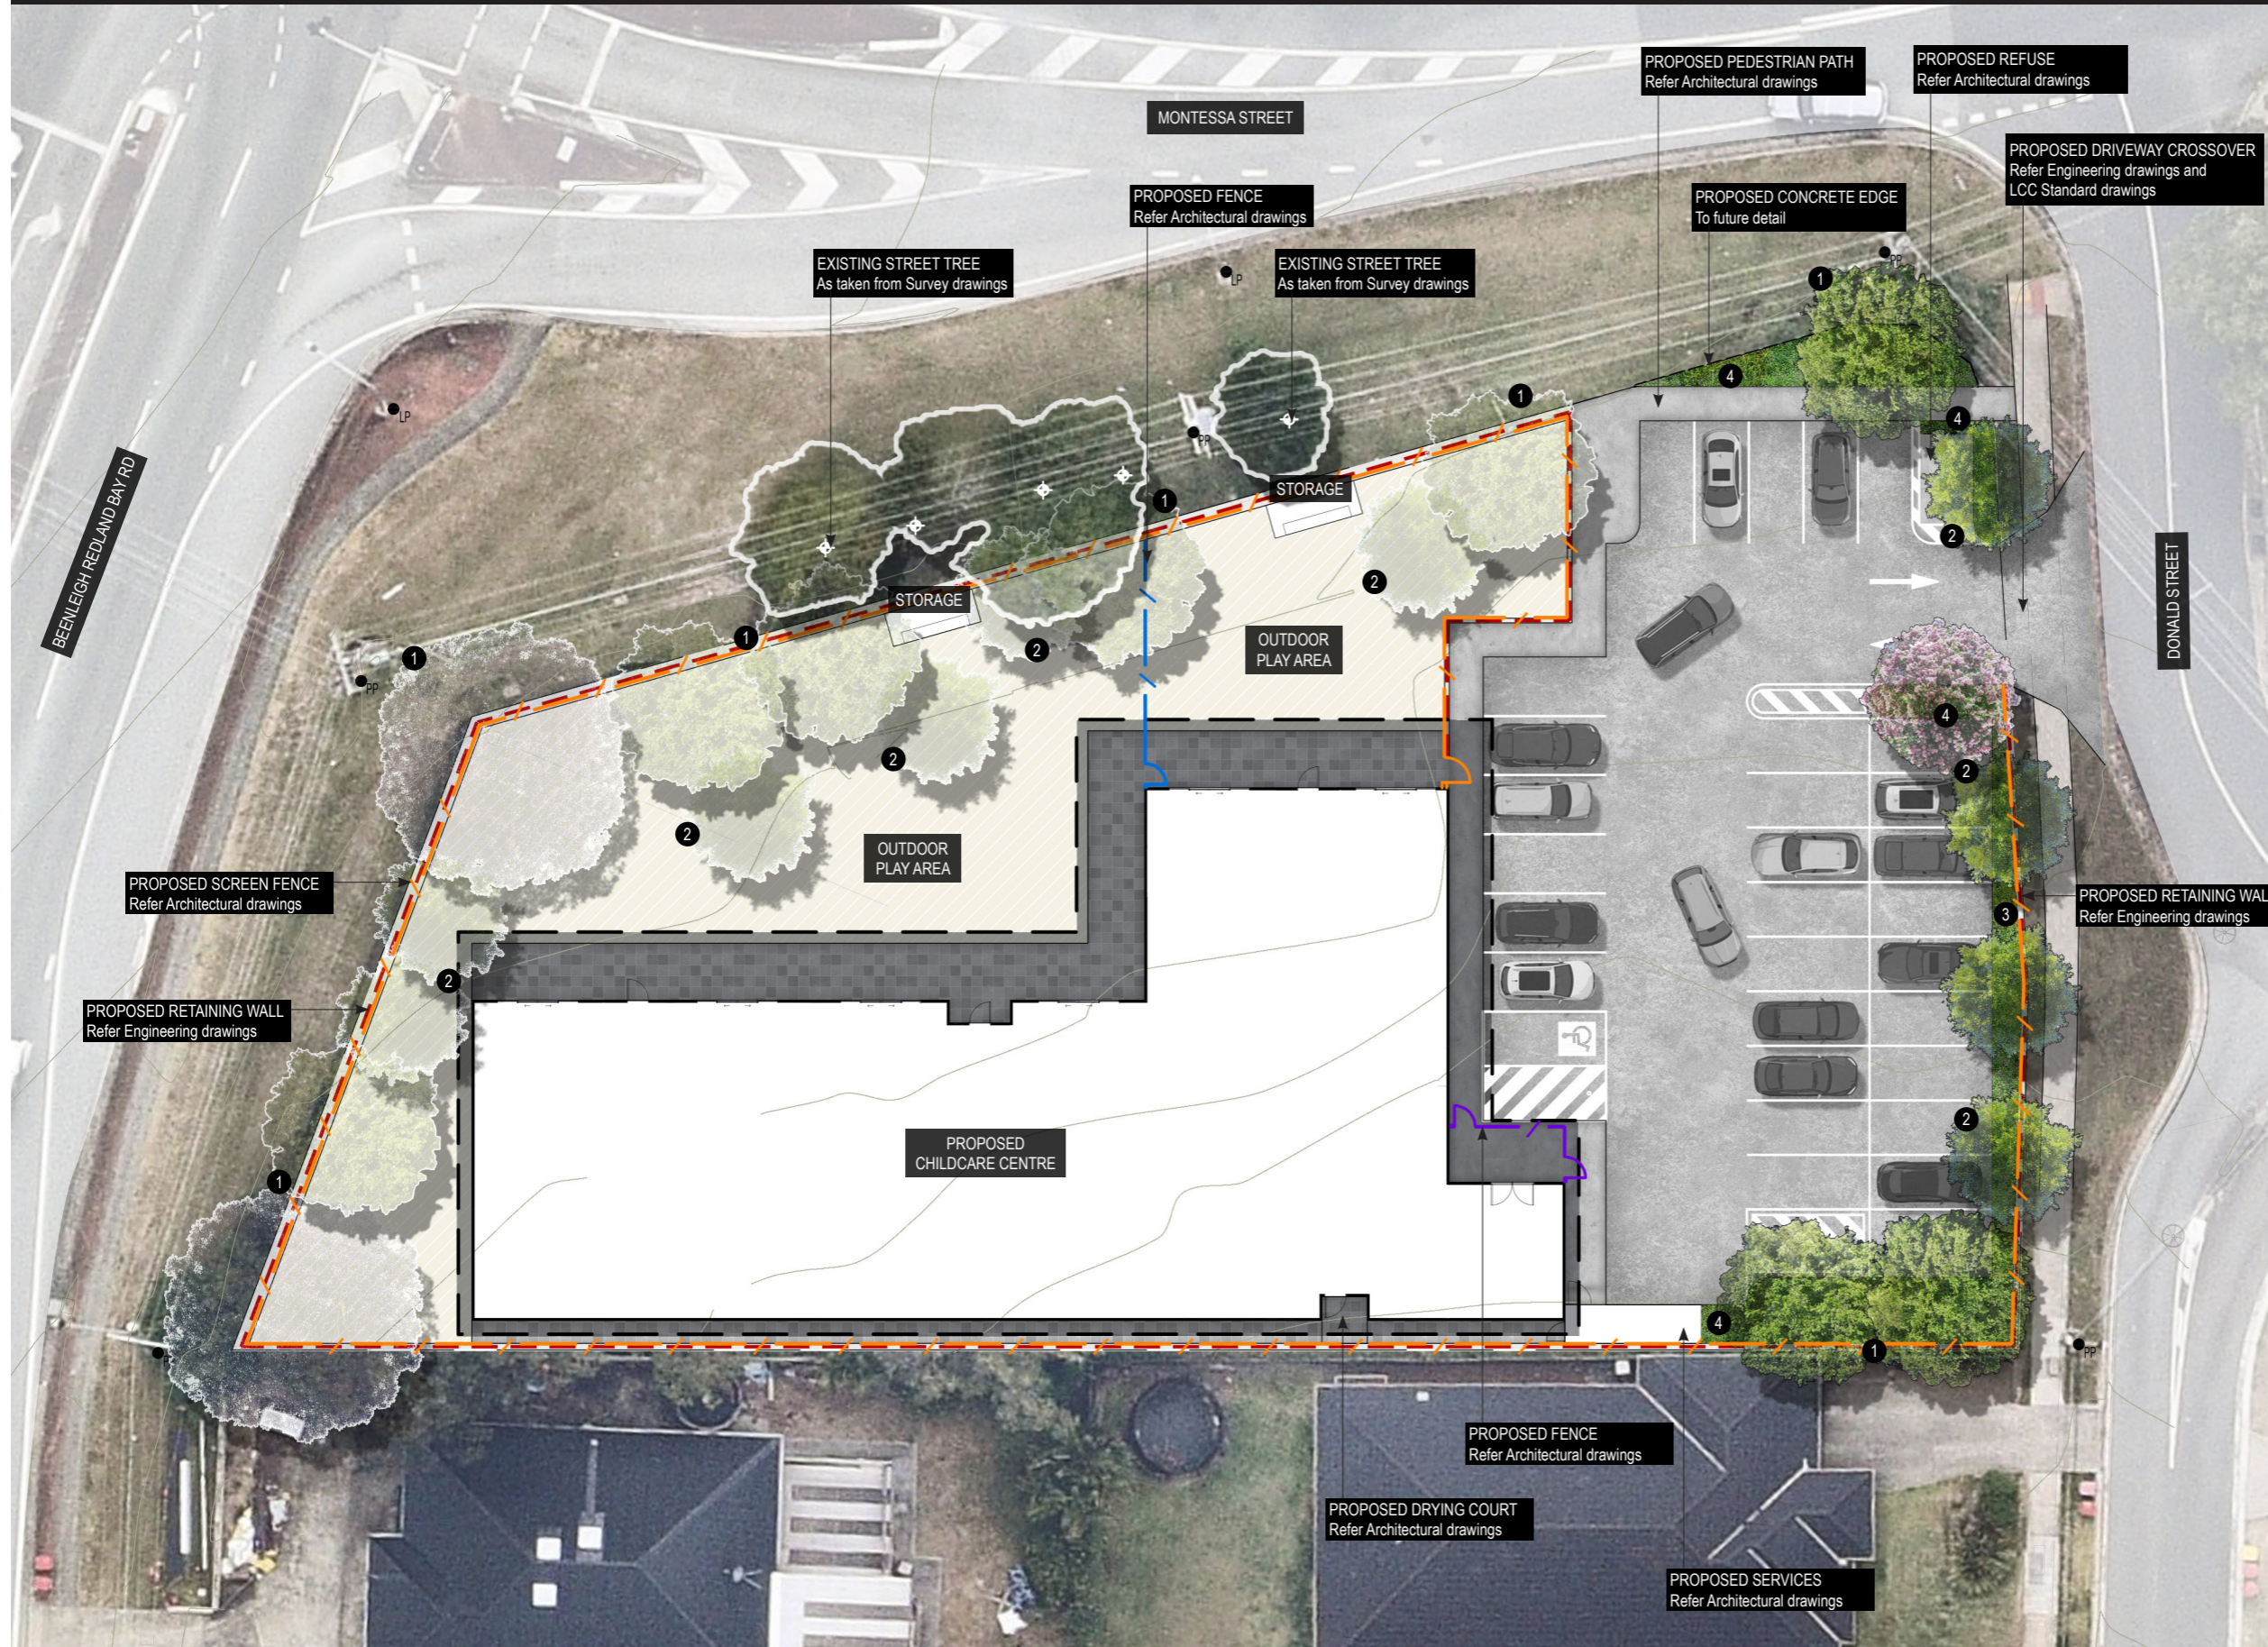

APPENDIX D

Landscape Concept Plans

Prepared by:

Andrew Gold Landscape Architects

- 1 LARGE FEATURE SHADE/ SCREEN TREE
Large canopied rounded tree species to provide shade over the frontage, provide visual amenity and landscape softening of the proposed childcare centre;
Refer Proposed Planting Schedule (ie: *Jacaranda mimosifolia*, *Waterhousia floribunda*)
- 2 SMALL CANOPIED TREE
Tree planting for visual and climatic amenity, to soften building's presentation;
Refer Proposed Planting Schedule (ie: *Calodendron capense*, *Tristaniopsis laurina* 'Luscious')
- 3 SCREEN PLANTING
Planting to provide visual amenity and privacy screening; refer Proposed Planting Schedule (ie: *Radermachera pierrei* Summerscent, *Syzygium australe* Resilience)
- 4 SHRUBS AND GROUNDCOVERS
Mass planting to large areas to assist in building presentation to the streetscape and to provide visual amenity; Refer Proposed Planting Schedule

- PROPOSED CONCRETE EDGE
To future detail
- - - PROPOSED RETAINING WALL
Refer Engineering drawings
- / - PROPOSED FENCE
Refer Architectural drawings
- / - PROPOSED FENCE
Refer Architectural drawings
- / - PROPOSED SCREEN FENCE
Refer Architectural drawings
- OUTDOOR PLAY AREA
By others, not part of scope of works

NEARMAP DATED: 24/11/22 (PHOTOMANIPULATED)

CODE	SPECIES	COMMON NAME	INDICATIVE HEIGHT(m)	WIDTH (m) WHEN FULLY GROWN
PROPOSED LARGE FEATURE SHADE/ SCREEN TREES				
1.1	<i>Calodendron capense</i>	Cape Chestnut Tree	5-8	5-8
1.2	<i>Jacaranda mimosifolia</i>	Jacaranda	15	12
PROPOSED SMALL CANOPIED TREE				
2.1	<i>Tristaniaopsis laurina</i> Luscious	Water Gum	10	5
2.2	<i>Waterhousia floribunda</i>	Weeping Lillypilly	15	8