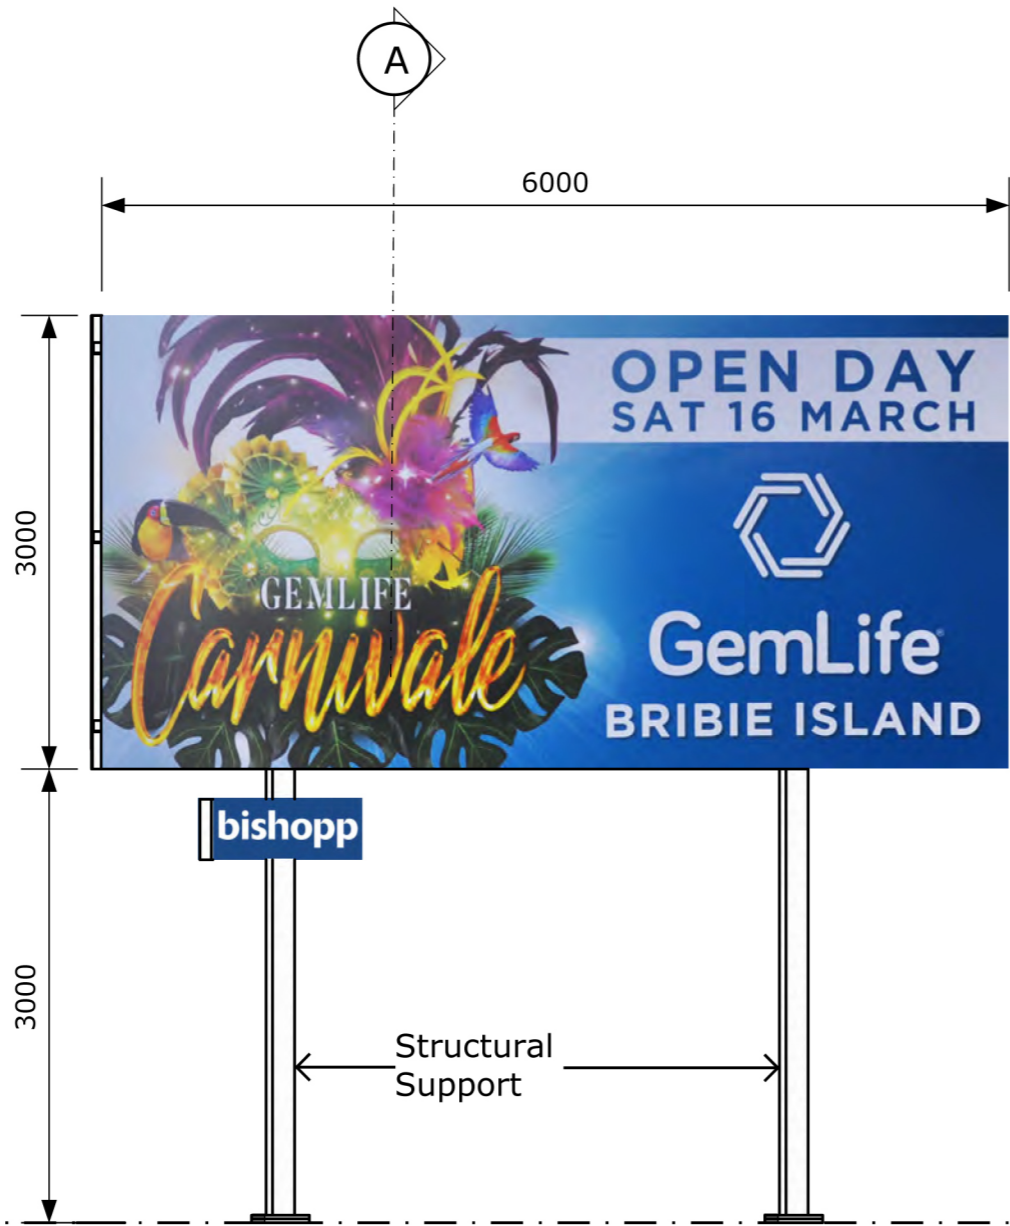

**PROPOSAL:**  
Double sided 6m x 3m billboard  
structure

**DATE:**  
20/06/2019

**SHEET 1 of 1**

SITE MOCKUP - A

SITE MOCKUP - B

○ ELEVATION 1 (shown true)  
1:50 @A3

○ ELEVATION (shown true)  
1:50 @A3

**-PRELIMINARY-**

0	PRELIMINARY	2019-01-16
ISSUE:	REF:	DATE:

PROPOSED BILLBOARD  
739 KINGSTON ROAD, WATERFORD WEST

for  
BISHOPP OUTDOOR ADVERTISING PTY LTD

ARCHITECT:

**nikolaou**  
ASSOCIATES

PO Box 177, Paddington, Qld 4064  
+61 7 3369 8218  
www.nikolaou.com.au

Drawing Title:  
Elevations 1

Plot Date: 2019-08-09	Project No: 1905	Drawing No: DD-1[1]
--------------------------	---------------------	------------------------

○ ELEVATION 2 (shown true)  
1:50 @A3

**-PRELIMINARY-**

Drawing Title:  
**Elevations 2**

Plot Date: 2019-08-09    Project No: 1905    Drawing No: DD-2[1]