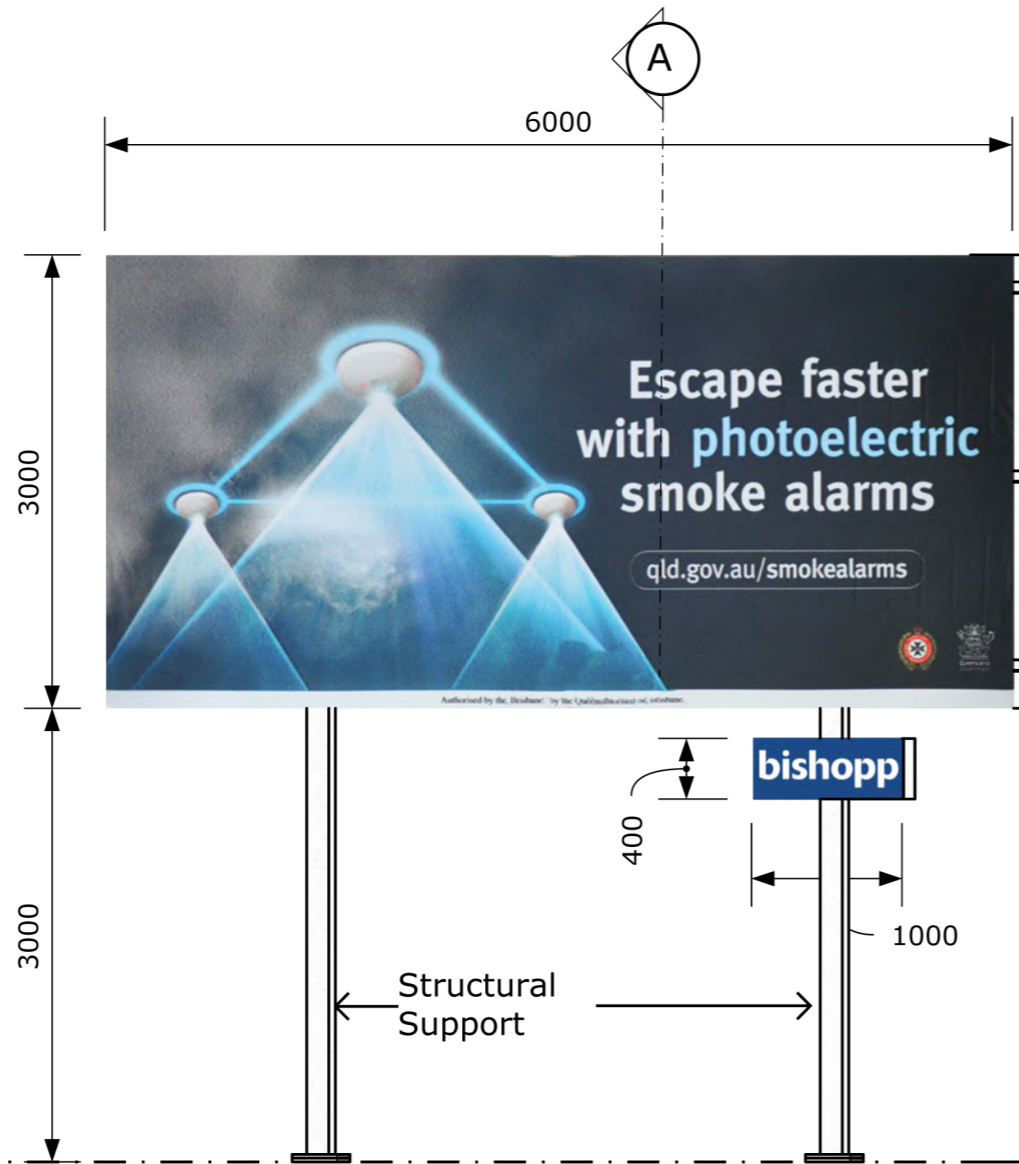

**PROPOSAL:**  
Double sided 6m x 3m billboard  
structure

**DATE:**  
20/06/2019

**SHEET 1 of 1**

SITE MOCKUP - A

SITE MOCKUP - B

○ ELEVATION 1 (shown true)  
1:50 @A3

○ ELEVATION (shown true)  
1:50 @A3

**-PRELIMINARY-**

Drawing Title:  
Elevations 1

Plot Date: 2019-08-09	Project No: 1905	Drawing No: DD-1[1]
--------------------------	---------------------	------------------------

○ ELEVATION 2 (shown true)  
1:50 @A3

**-PRELIMINARY-**

Drawing Title:  
**Elevations 2**

Plot Date: 2019-08-09    Project No: 1905    Drawing No: DD-2[1]