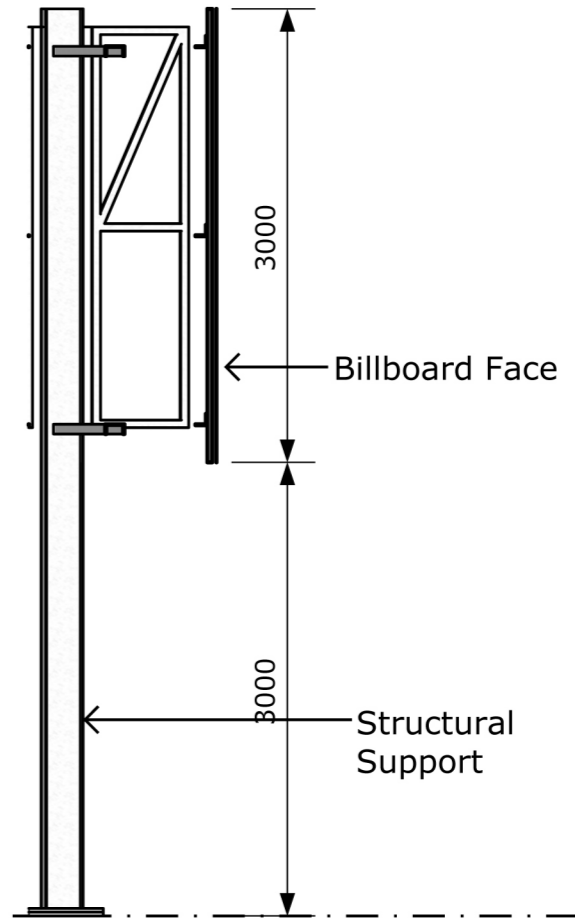

**PROPOSAL:**  
Double sided 6m x 3m billboard  
structure

**DATE:**  
20/06/2019

**SHEET 1 of 1**

SITE MOCKUP - A

SITE MOCKUP - B

○ ELEVATION 1 (shown true)  
1:50 @A3

○ ELEVATION (shown true)  
1:50 @A3

**-PRELIMINARY-**

Drawing Title:  
Elevations 1

Plot Date: 2019-08-09	Project No: 1905	Drawing No: DD-1[1]
--------------------------	---------------------	------------------------

○ ELEVATION 2 (shown true)  
1:50 @A3

**-PRELIMINARY-**

Drawing Title:  
**Elevations 2**

Plot Date: 2019-08-09    Project No: 1905    Drawing No: DD-2[1]