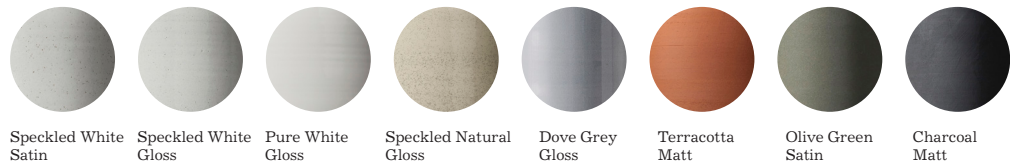

Potter Light

Potter Light, Large, Small, Medium – Speckled White Satin

White Ceiling Canopy, Flex Option – Mid Grey Linen

Potter Light, Medium – Terracotta

Black Ceiling Canopy, Flex Option – Deer Cotton

The elemental geometric form of the Potter Light range is both simple and architectural. Wheel thrown by a master potter, the fittings are made using a selection of high quality, Australian made stoneware and earthenware clays. Each of the fittings is imbued with the subtle differences in finish and form inherent in an authentically handcrafted object. The electrical componentry has been designed to complement the handmade nature of the ceramics.

After an initial firing, the fittings are hand finished with glazes developed for our lighting collection and then fired one final time. Inspired by place, Anchor's palette is developed inhouse to the highest standard. Clay body and glaze fit are developed together.

	Type	Approximate Size	Approximate Weight
Pendant	Pendant, small	145mm Ø 145mm tall	1.40 KG
	Pendant, medium	235mm Ø 165mm tall	3.00 KG
	Pendant, large	300mm Ø 195mm tall	4.50 KG
	Standard flex	1.5m drop in black or white supplied - additional length available	
	Linen/cotton flex options	Natural grey linen, mid-grey linen, dark-grey linen Deer cotton on terracotta clay body only	
	Ceiling canopy	Seamless canopy in black or white supplied 80mm Ø 35mm tall	

Glaze finishes

Speckled White Satin Speckled White Gloss Pure White Gloss Speckled Natural Gloss Dove Grey Gloss Terracotta Matt Olive Green Satin Charcoal Matt

Standard

Options

Flex

Black Braided Textile White Braided Textile