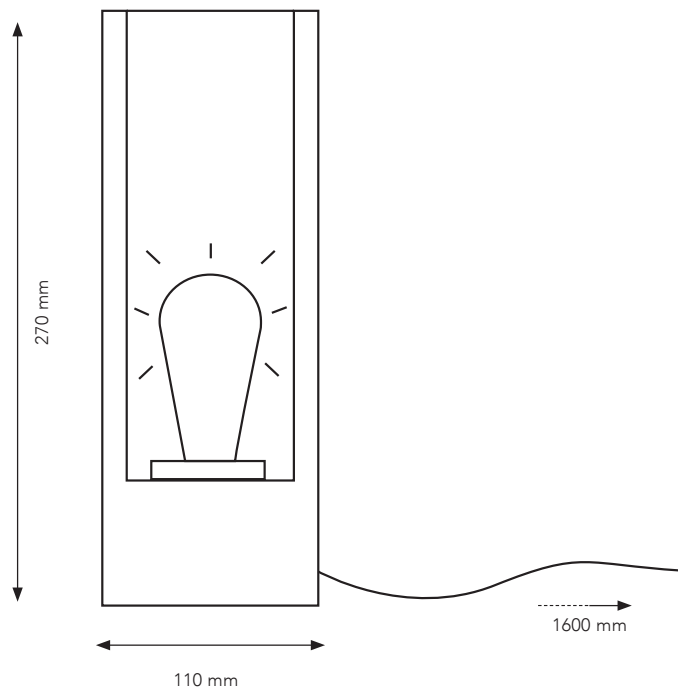

ESSENTIALS

Koen Van Guijze

SERAX

PRODUCT INFO

Kvg Nr. 14
B7219325
D11 H27 cm

TYPE

Table Lamp

MATERIAL

Metal Black

CORD LENGTH

1,6m

SWITCH

Yes

LIGHT SOURCE

E27

MAX WATT

25 Watt

MAX VOLT

240 Volt

LAMP

Not included

CERTIFICATION

Class II

ENVIRONMENT

Indoor