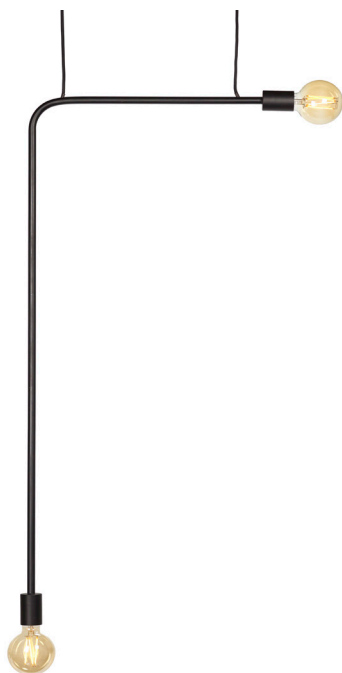

ESSENTIALS

Koen Van Guijze

SERAX

PRODUCT INFO

Kvg Nr. 18-02
B7219333
55x4 H144 cm

TYPE

Pendant Lamp

MATERIAL

Metal Black

CORD LENGTH

1,5 m

SWITCH

No

LIGHT SOURCE

E27

MAX WATT

25 Watt

MAX VOLT

240 Volt

LAMP

Not included

CERTIFICATION

Class I

ENVIRONMENT

Indoor