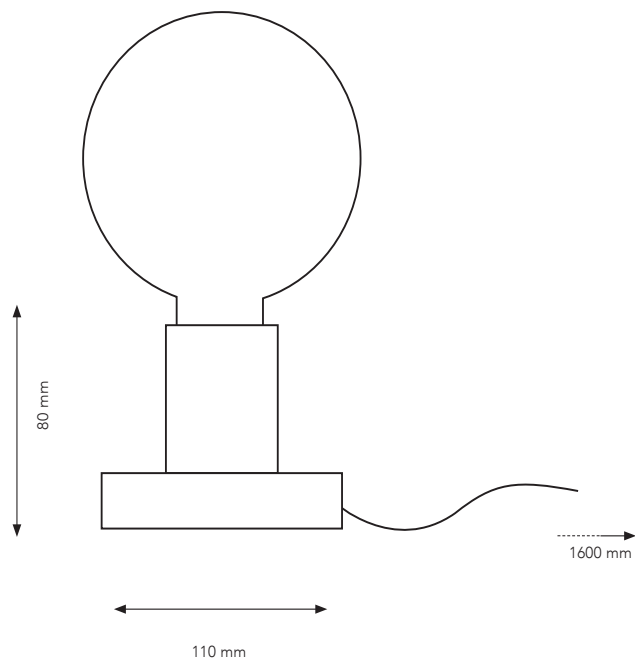

PRODUCT INFO

Kvg Nr. 19-01
B7219336
D11 H8 cm

TYPE

Table Lamp

MATERIAL

Concrete

CORD LENGTH

1,6 m

SWITCH

Yes

LIGHT SOURCE

E27

MAX WATT

25 Watt

MAX VOLT

240 Volt

LAMP

Not included

CERTIFICATION

Class II

ENVIRONMENT

Indoor