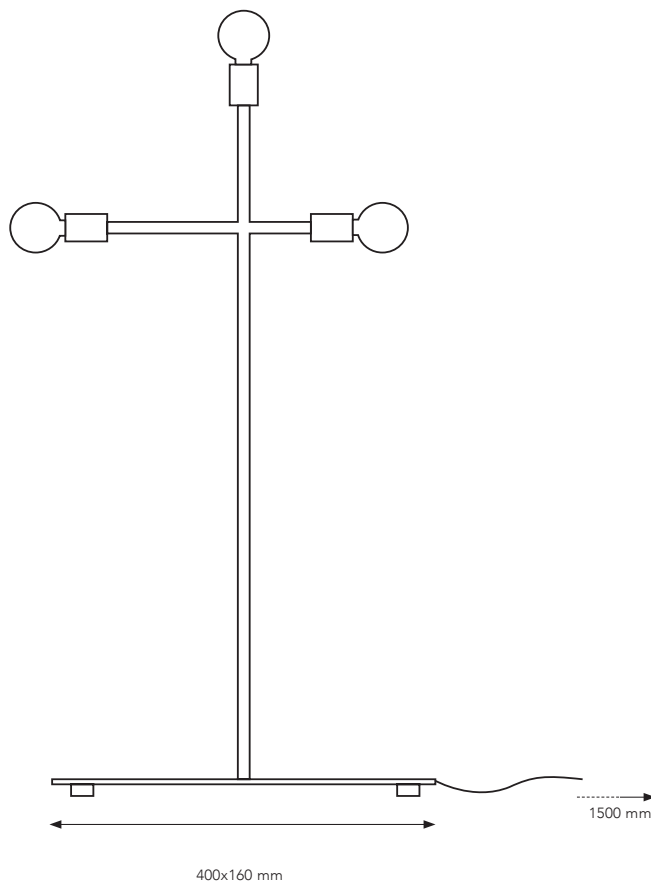

PRODUCT INFO

Kvg Nr. 15-02
B7219327
50x16 H161 cm

TYPE

Standing Lamp

MATERIAL

Metal Black

CORD LENGTH

1,5 m

SWITCH

Yes

LIGHT SOURCE

E27

MAX WATT

25 Watt

MAX VOLT

240 Volt

LAMP

Not included

CERTIFICATION

Class I

ENVIRONMENT

Indoor