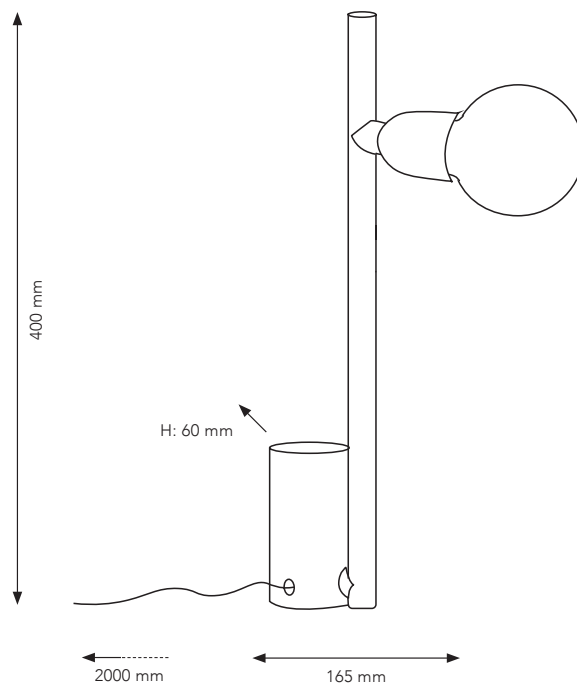

ESSENTIALS

Koen Van Guijze

SERAX

PRODUCT INFO

Kvg Nr. 07-01
B7219312
16,5x6 H40 cm

TYPE

Table Lamp

MATERIAL

Metal Black

CORD LENGTH

2 m

SWITCH

Yes

LIGHT SOURCE

E27

MAX WATT

25 Watt

MAX VOLT

240 Volt

LAMP

Not included

CERTIFICATION

Class I

ENVIRONMENT

Indoor