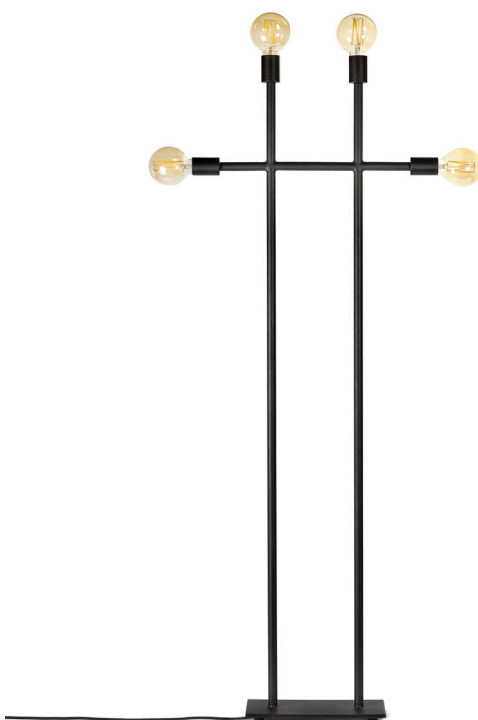

ESSENTIALS

Koen Van Guijze

SERAX

PRODUCT INFO

Kvg Nr. 15-03
B7219328
60x16 H161 cm

TYPE

Standing Lamp

MATERIAL

Metal Black

CORD LENGTH

1,5 m

SWITCH

Yes

LIGHT SOURCE

E27

MAX WATT

25 Watt

MAX VOLT

240 Volt

LAMP

Not included

CERTIFICATION

Class I

ENVIRONMENT

Indoor