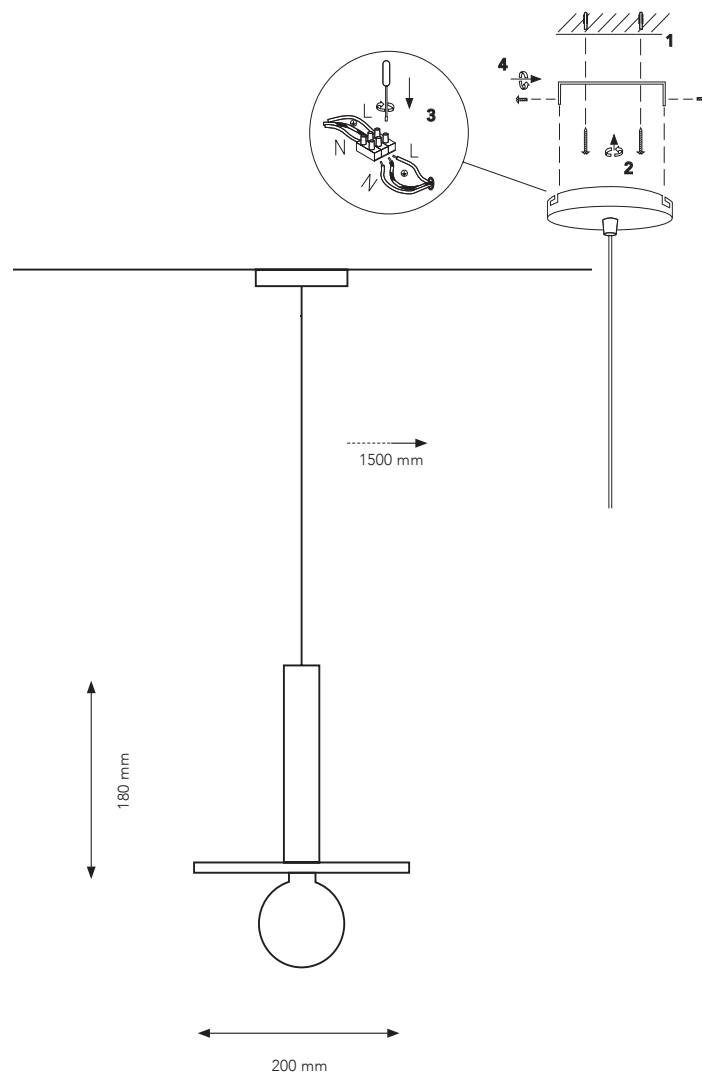

ESSENTIALS

Koen Van Guijze

SERAX

PRODUCT INFO

Kvg Nr. 10-01
B7219318
D20 H18 cm

TYPE

Pendant Lamp

MATERIAL

Metal Black

CORD LENGTH

1,5 m

SWITCH

No

LIGHT SOURCE

E27

MAX WATT

25 Watt

MAX VOLT

240 Volt

LAMP

Not included

CERTIFICATION

Class I

ENVIRONMENT

Indoor