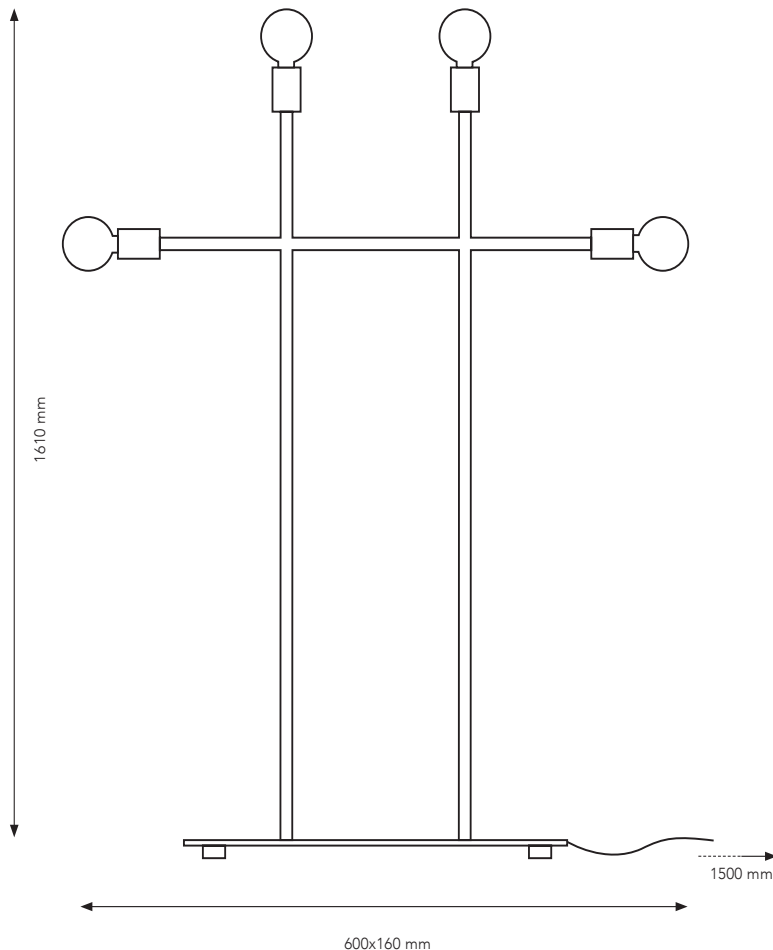

ESSENTIALS

Koen Van Guijze

SERAX

PRODUCT INFO

Kvg Nr. 15-03
B7219328
60x16 H161 cm

TYPE

Standing Lamp

MATERIAL

Metal Black

CORD LENGTH

1,5 m

SWITCH

Yes

LIGHT SOURCE

E27

MAX WATT

25 Watt

MAX VOLT

240 Volt

LAMP

Not included

CERTIFICATION

Class I

ENVIRONMENT

Indoor