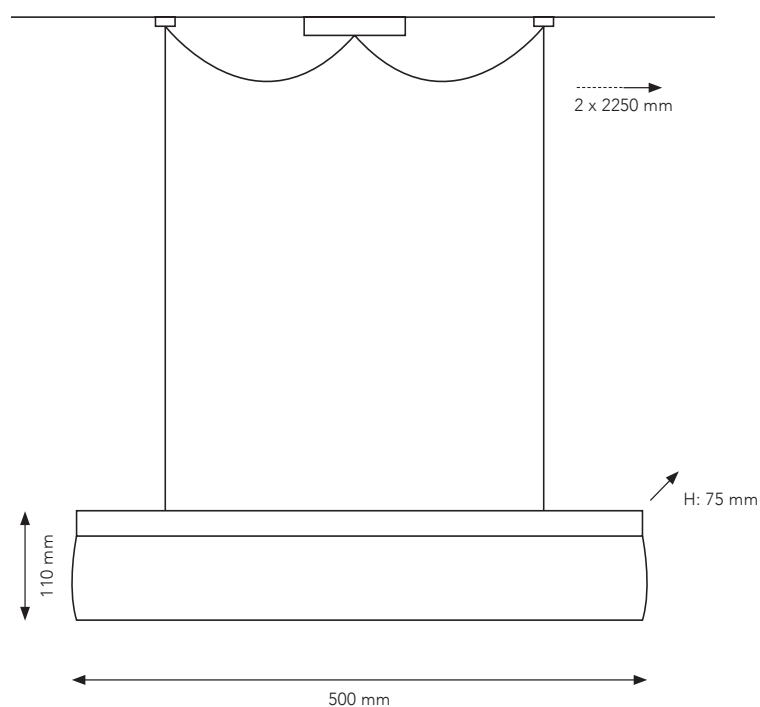

ESSENTIALS

Koen Van Guijze

SERAX

PRODUCT INFO

Kvg Nr. 13-02
B7219323
50x11 H7,5 cm

TYPE

Pendant Lamp

MATERIAL

Metal Black - Brass

CORD LENGTH

1,5 m

SWITCH

No

LIGHT SOURCE

S14D

MAX WATT

25 Watt

MAX VOLT

240 Volt

LAMP

Not included

CERTIFICATION

Class I

ENVIRONMENT

Indoor