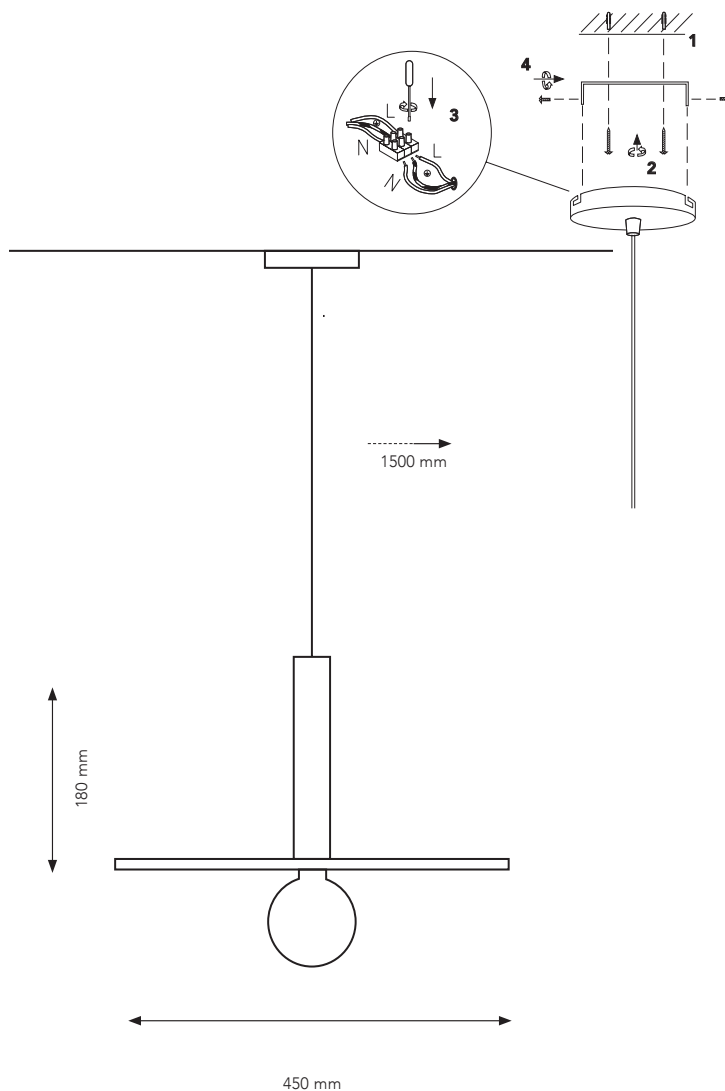

ESSENTIALS

Koen Van Guijze

SERAX

PRODUCT INFO

Kvg Nr. 10-02
B7219319
D45 H18 cm

TYPE

Pendant Lamp

MATERIAL

Metal Black

CORD LENGTH

1,5 m

SWITCH

No

LIGHT SOURCE

E27

MAX WATT

25 Watt

MAX VOLT

240 Volt

LAMP

Not included

CERTIFICATION

Class I

ENVIRONMENT

Indoor