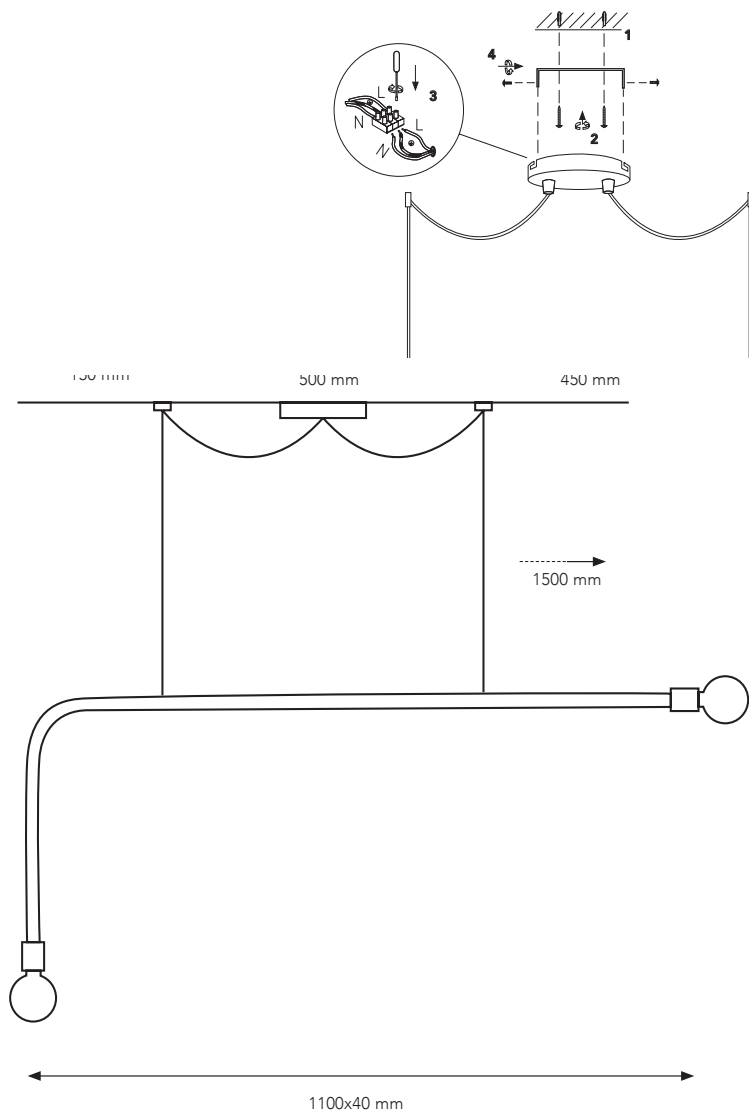

ESSENTIALS

Koen Van Guijze

SERAX

PRODUCT INFO

Kvg Nr. 18-01
B7219332
110x4 H55 cm

TYPE

Pendant Lamp

MATERIAL

Metal Black

CORD LENGTH

1,5 m

SWITCH

No

LIGHT SOURCE

E27

MAX WATT

25 Watt

MAX VOLT

240 Volt

LAMP

Not included

CERTIFICATION

Class I

ENVIRONMENT

Indoor