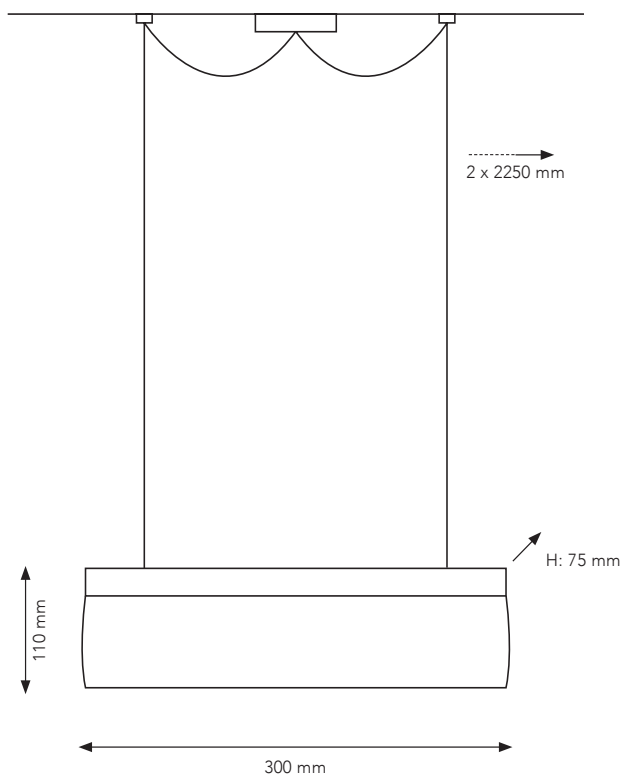

ESSENTIALS

Koen Van Guijze

SERAX

PRODUCT INFO

Kvg Nr. 13-01
B7219322
30x11 H7,5 cm

TYPE

Pendant Lamp

MATERIAL

Metal Black - Brass

CORD LENGTH

1,5 m

SWITCH

No

LIGHT SOURCE

S14D

MAX WATT

25 Watt

MAX VOLT

240 Volt

LAMP

Not included

CERTIFICATION

Class I

ENVIRONMENT

Indoor