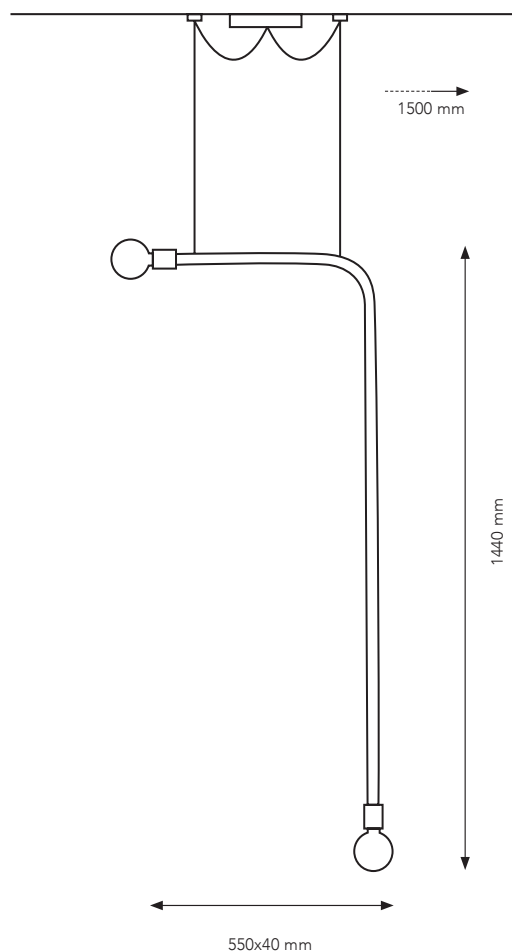

ESSENTIALS

Koen Van Guijze

SERAX

PRODUCT INFO

Kvg Nr. 18-02
B7219333
55x4 H144 cm

TYPE

Pendant Lamp

MATERIAL

Metal Black

CORD LENGTH

1,5 m

SWITCH

No

LIGHT SOURCE

E27

MAX WATT

25 Watt

MAX VOLT

240 Volt

LAMP

Not included

CERTIFICATION

Class I

ENVIRONMENT

Indoor