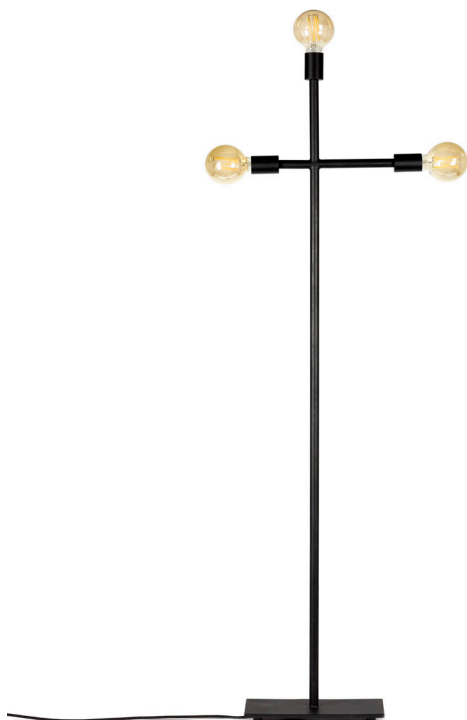

PRODUCT INFO

Kvg Nr. 15-02
B7219327
50x16 H161 cm

TYPE

Standing Lamp

MATERIAL

Metal Black

CORD LENGTH

1,5 m

SWITCH

Yes

LIGHT SOURCE

E27

MAX WATT

25 Watt

MAX VOLT

240 Volt

LAMP

Not included

CERTIFICATION

Class I

ENVIRONMENT

Indoor