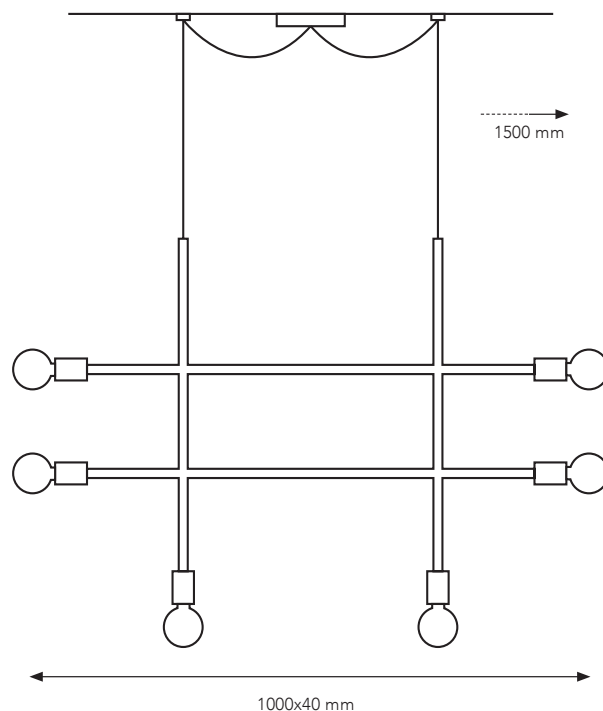

ESSENTIALS

Koen Van Guijze

SERAX

PRODUCT INFO

Kvg Nr. 15-01
B7219326
100x4 H70 cm

TYPE

Pendant Lamp

MATERIAL

Metal Black

CORD LENGTH

1,5 m

SWITCH

No

LIGHT SOURCE

E27

MAX WATT

25 Watt

MAX VOLT

240 Volt

LAMP

Not included

CERTIFICATION

Class I

ENVIRONMENT

Indoor