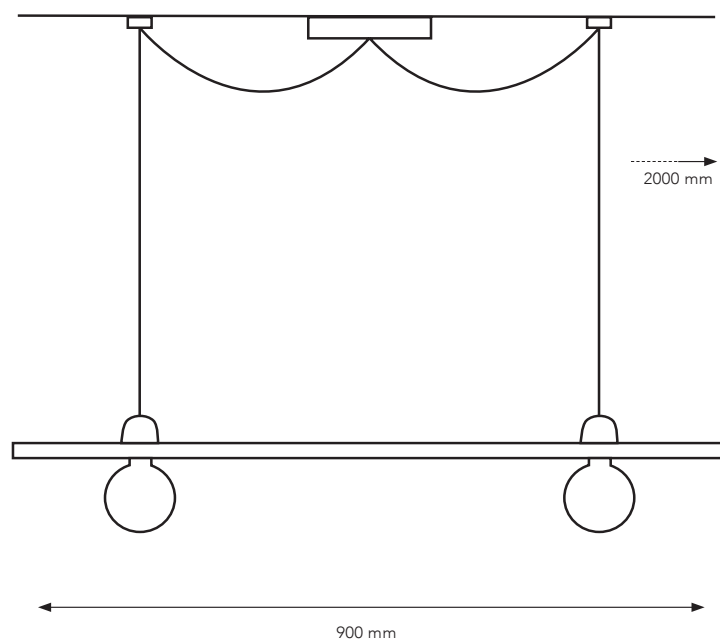

ESSENTIALS

Koen Van Guijze

SERAX

PRODUCT INFO

Kvg Nr. 16-03
B7219331
90x25 cm

TYPE

Pendant Lamp

MATERIAL

Marble Brown

CORD LENGTH

2 m

SWITCH

No

LIGHT SOURCE

E27

MAX WATT

25 Watt

MAX VOLT

240 Volt

LAMP

Not included

CERTIFICATION

Class I

ENVIRONMENT

Indoor