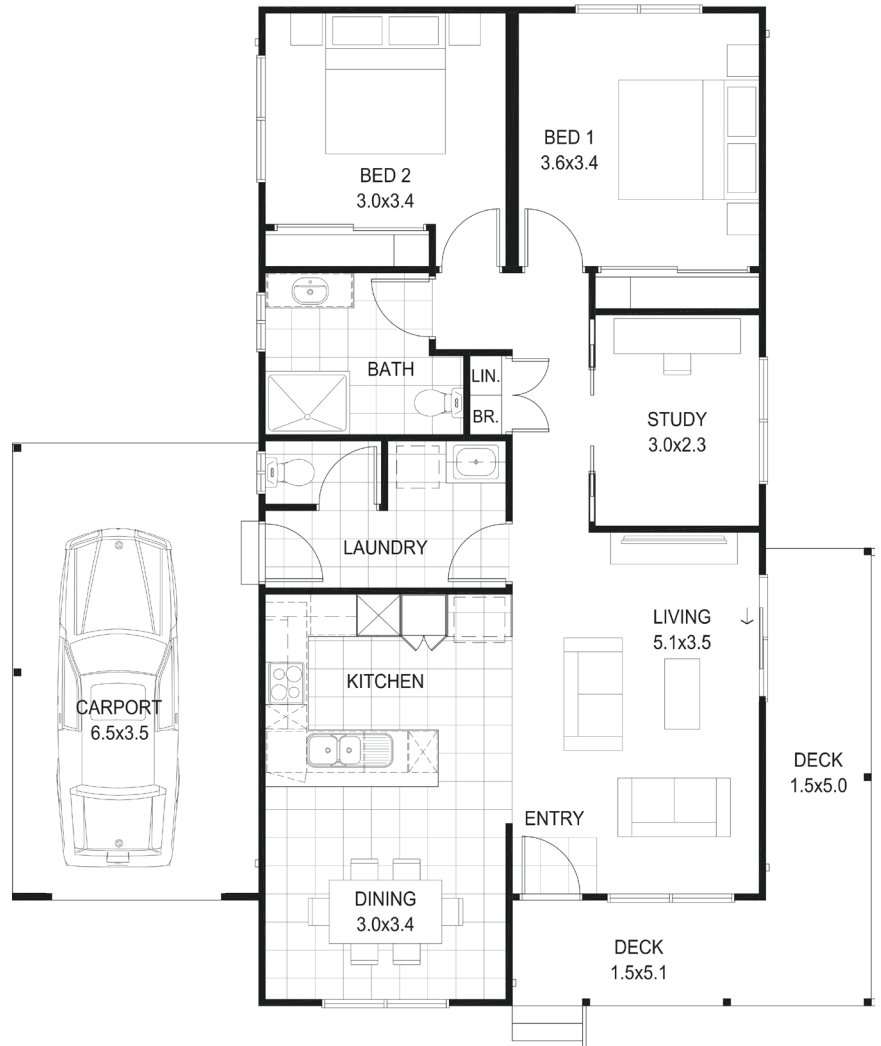

THOMPSON ELITE

Facade: Federation

External Color: Linen 2

SIZE

Living Area:	0.0m ²	0.0sq
Carport:	0.0m ²	0.0sq
Verandah:	0.0m ²	0.0sq
Alfresco:	0.0m ²	0.0sq
Total:	0.0m ²	0.0sq

FEATURES

For more
information
contact
Julie Cahill on
0499 899 155