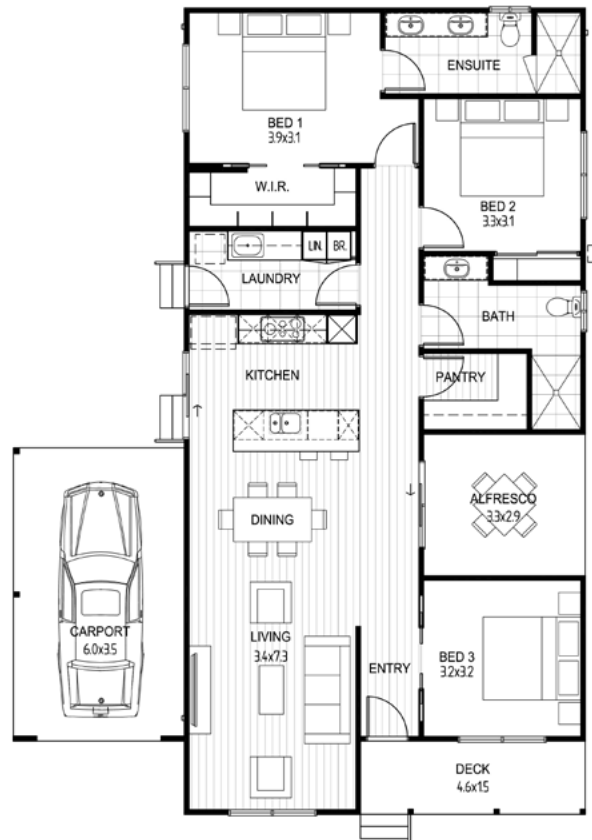

# Kennedy

The Kennedy offers so many reasons to love living in the home. It features three spacious bedrooms that can each fit a double bed and a master bedroom that has its own ensuite bathroom and walk-in wardrobe.

## Size

|              |                            |                |
|--------------|----------------------------|----------------|
| Living       | 118.80m <sup>2</sup>       | 12.80sq        |
| Carport      | 21.00m <sup>2</sup>        | 2.25sq         |
| Verandah     | 6.90m <sup>2</sup>         | 0.75sq         |
| <b>Total</b> | <b>156.30m<sup>2</sup></b> | <b>16.80sq</b> |