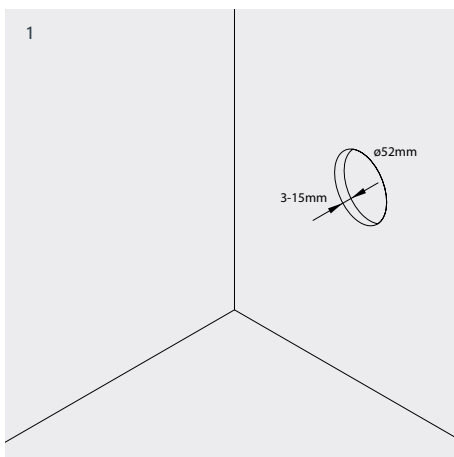

103 06 5000---
Avenir 060 Type 1

Cut-Out
52mm Round x 80mm Depth

3W 24V-AC
Class III
IP67

Installation

- 1 Cut mounting hole
- 2 Plug luminaire into driver
- 3 Insert into aperture ensuring that spring blades grab on mounting surface