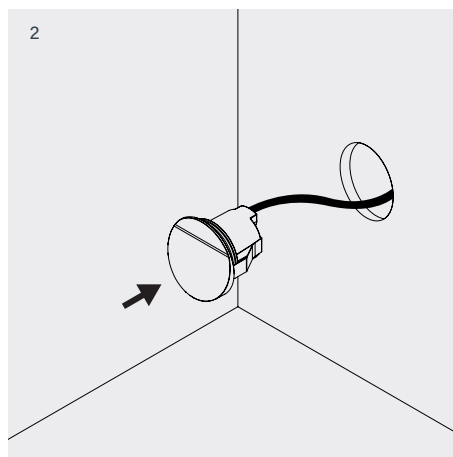

103 06 5000---
Avenir 060 Type 1

Cut-Out
52mm Round x 80mm Depth

3W 24V-AC
Class III
IP67

Installation

- 1 Cut mounting hole
- 2 Plug luminaire into driver
- 3 Insert into aperture ensuring that spring blades grab on mounting surface