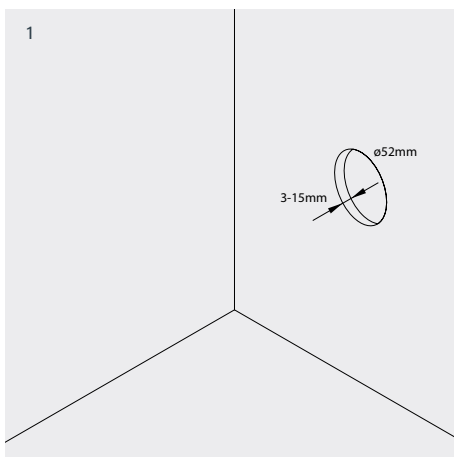

103 06 5000---  
Avenir 060 Type 2

Cut-Out  
52mm Round x 80mm Depth

1W 24V-AC  
Class III  
IP67

### Installation

- 1 Cut mounting hole
- 2 Plug luminaire into driver
- 3 Insert into aperture ensuring that spring blades grab on mounting surface