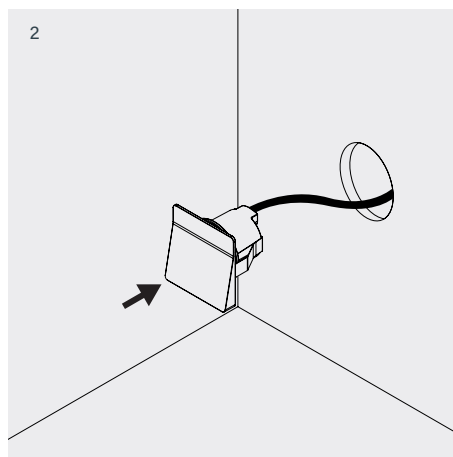

103 06 5000---  
Avenir 060 Type 2

Cut-Out  
52mm Round x 80mm Depth

1W 24V-AC  
Class III  
IP67

### Installation

- 1 Cut mounting hole
- 2 Plug luminaire into driver
- 3 Insert into aperture ensuring that spring blades grab on mounting surface