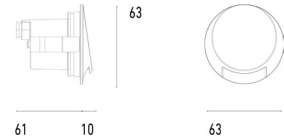

103 06 500201.020

Model

Name	Avenir 060 Type 1 Semi-Recessed Floor Washer
Finish	Structured Black
Area	Indoor / Outdoor

System

Power (Luminaire)	3W
Voltage	24V-DC
Colour Temperature	3000°K
Luminous Flux	1m
CRI	Ra80
Chromaticity	<3 McAdam Step Ellipse
Articulation	Fixed
Ingress Protection	IP67
Control Device	Remote
Class	III