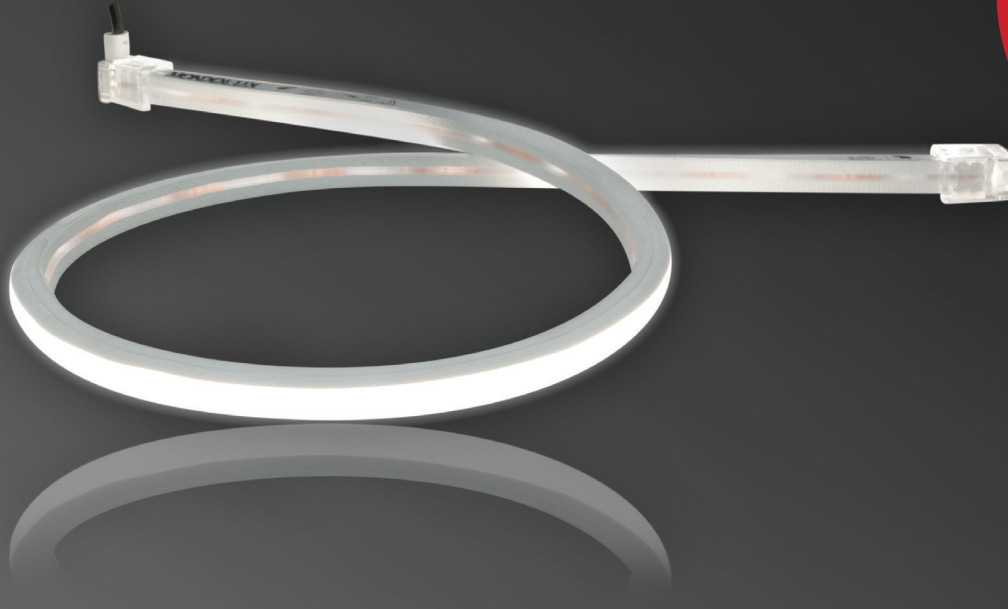

# Neonflex Linea Top Bendable

Uniform illumination

**NEW**

- High-performance, uniform illumination
- Fully encapsulated providing IP67 protection
- Variety of Installation accessories
- Customised lengths available in multiples of 50mm
- CCT range: 2700K-6500K
- 24V DC Extra Low Voltage

# Neonflex Linea Top Bendable

mondolux.com.au

Introducing the latest in LED Neonflex technology: Neonflex Linea Top Bendable, using SMD chips closely spaced on a flexible housing. Features include enhanced durability and weather resistance with a fully encapsulated housing reaching an IP67 rating making it suitable for extreme weather conditions. With a wider range of accessories including stainless steel end caps, live ends and mounting clips, Neonflex Linea Top Bendable suits a variety of installations including indoor or outdoor façade, accent, decorative and feature lighting.

## Available Options:

- Lumen Output: 660lm/m
- System Power: 10W/m
- Beam Angle: 120°
- IP67 Rated
- Dimming Options: 0-10V, Phase cut, DALI, Casambi Wireless
- Finish: White
- Colour Temperature (CCT): 2700K-6500K
- Colour Rendering Index (CRI): CRI>90
- Multiple Accessories: SS End Cap, Different Live End Options: Front, Side and Bottom Live End with Side Cable, Mounting Clips: Standard Clip, Aluminum profile, Curve SS profile

Example: ML61SM52-930-120-24V-IP67

Mondolux Neonflex Linea Top Bendable Surface Mounted 10W 24V DC SMD2835 120° CRI90 3000K 660lm 120LEDs IP67 1000mmx12mmx12mm 50mm Cuttable Length

Example: ML61SM52-940-120-24V-IP67