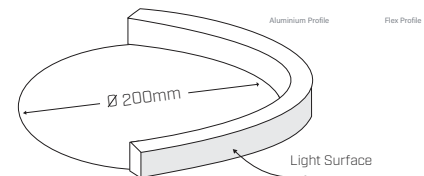

# Neonflex Linea Top Bendable

mondolux.com.au

Introducing the latest in LED Neonflex technology: Neonflex Linea Top Bendable, using SMD chips closely spaced on a flexible housing. Features include enhanced durability and weather resistance with a fully encapsulated housing reaching an IP67 rating making it suitable for extreme weather conditions. With a wider range of accessories including stainless steel end caps, live ends and mounting clips, Neonflex Linea Top Bendable suits a variety of installations including indoor or outdoor façade, accent, decorative and feature lighting.

## Available Options:

- Lumen Output: 660lm/m
- System Power: 10W/m
- Beam Angle: 120°
- IP67 Rated
- Dimming Options: 0-10V, Phase cut, DALI, Casambi Wireless
- Finish: White
- Colour Temperature (CCT): 2700K-6500K
- Colour Rendering Index (CRI): CRI>90
- Multiple Accessories: SS End Cap, Different Live End Options: Front, Side and Bottom Live End with Side Cable, Mounting Clips: Standard Clip, Aluminum profile, Curve SS profile