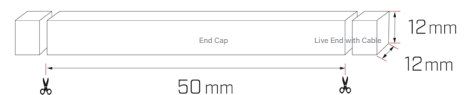

## Available Options:

- Lumen Output: 660lm/m
- System Power: 10W/m
- Beam Angle: 120°
- IP67 Rated
- Dimming Options: 0-10V, Phase cut, DALI, Casambi Wireless
- Finish: White
- Colour Temperature (CCT): 2700K-6500K
- Colour Rendering Index (CRI): CRI>90
- Multiple Accessories: SS End Cap, Different Live End Options: Front, Side and Bottom Live End with Side Cable, Mounting Clips: Standard Clip, Aluminum profile, Curve SS profile