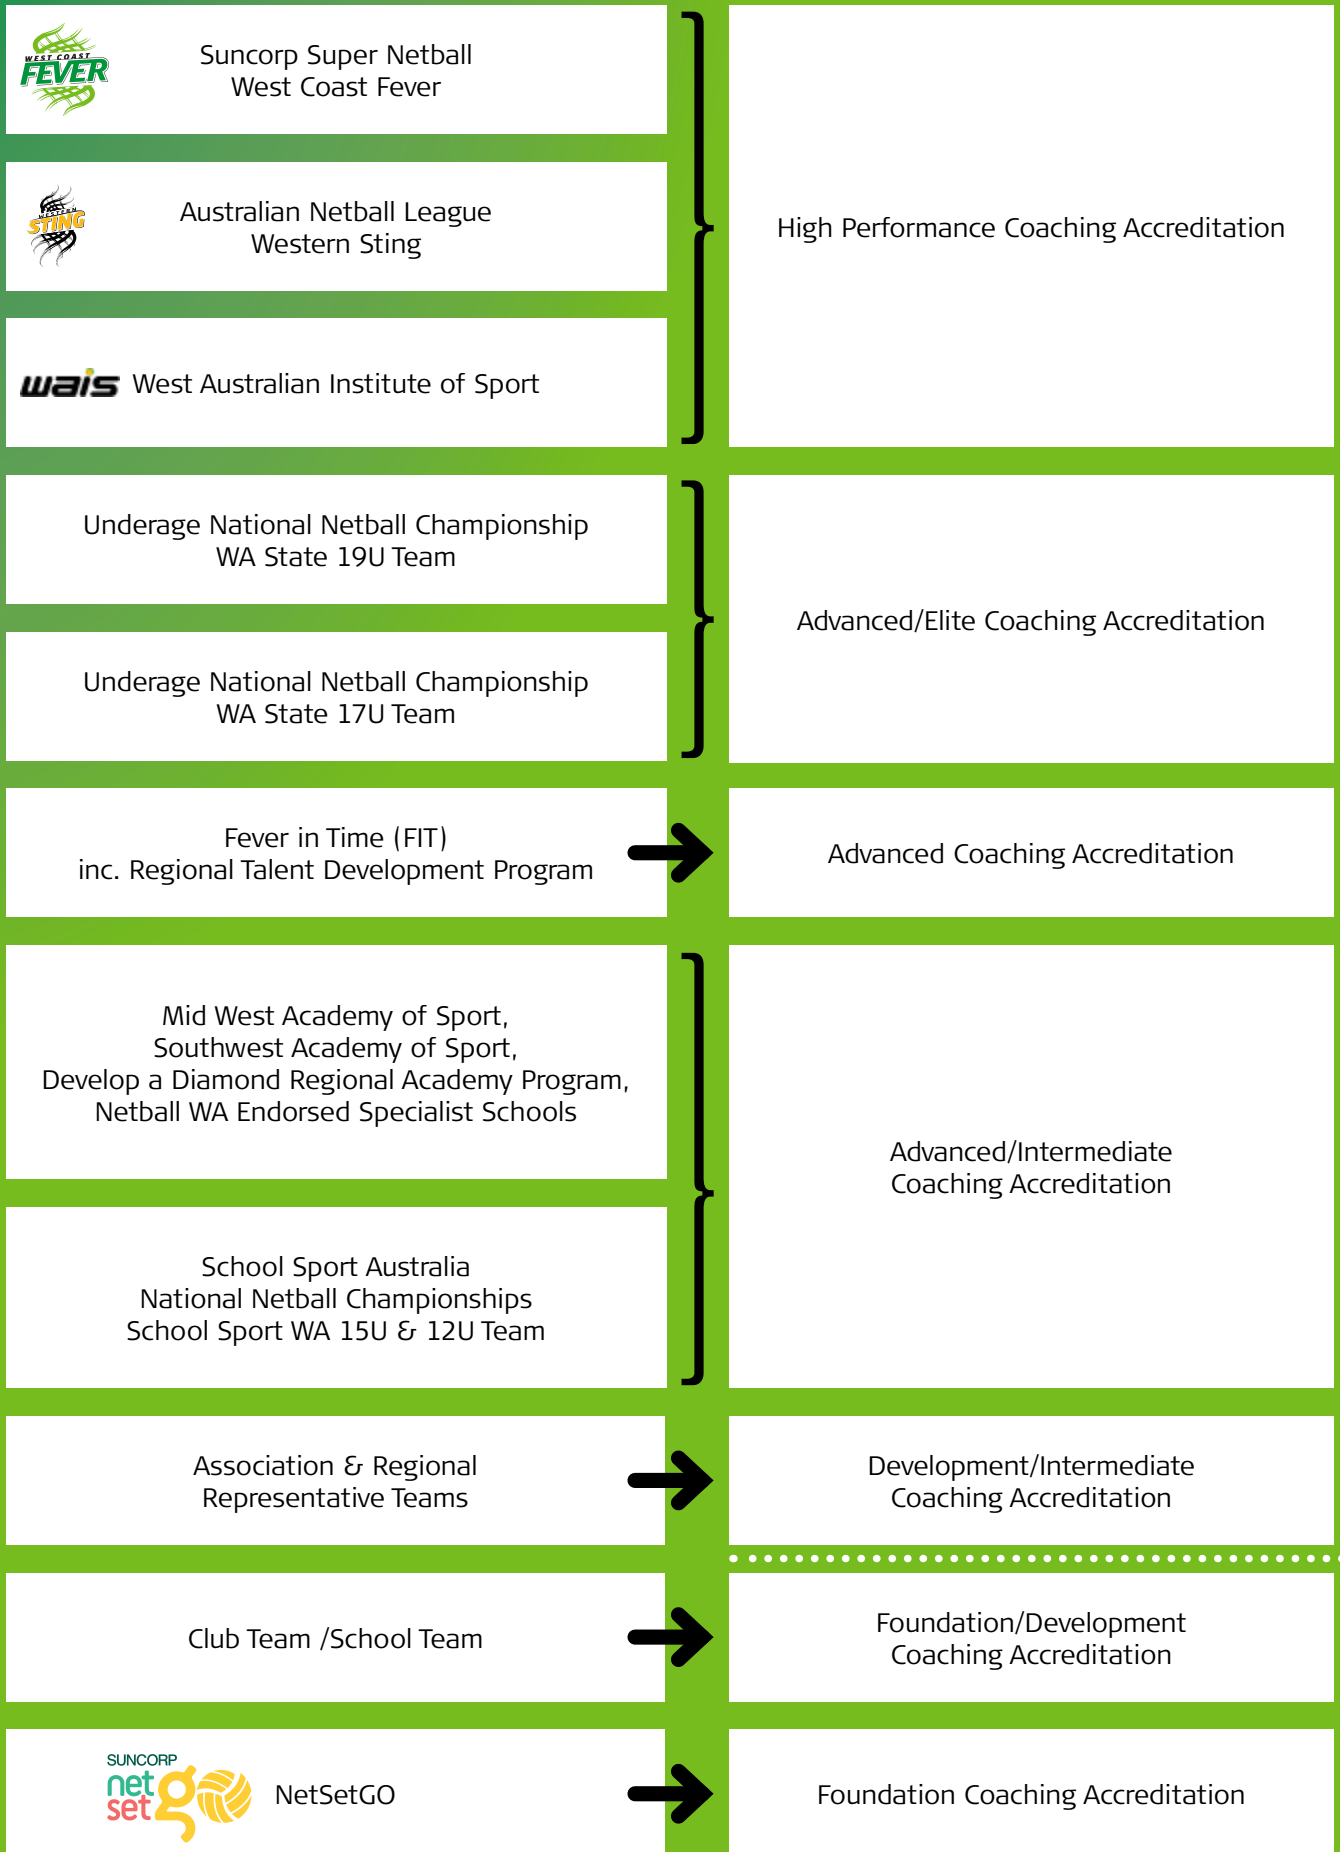

NETBALL WA COACH PATHWAY

WEST AUSTRALIAN NETBALL LEAGUE

COMPETITION

ACCREDITATION