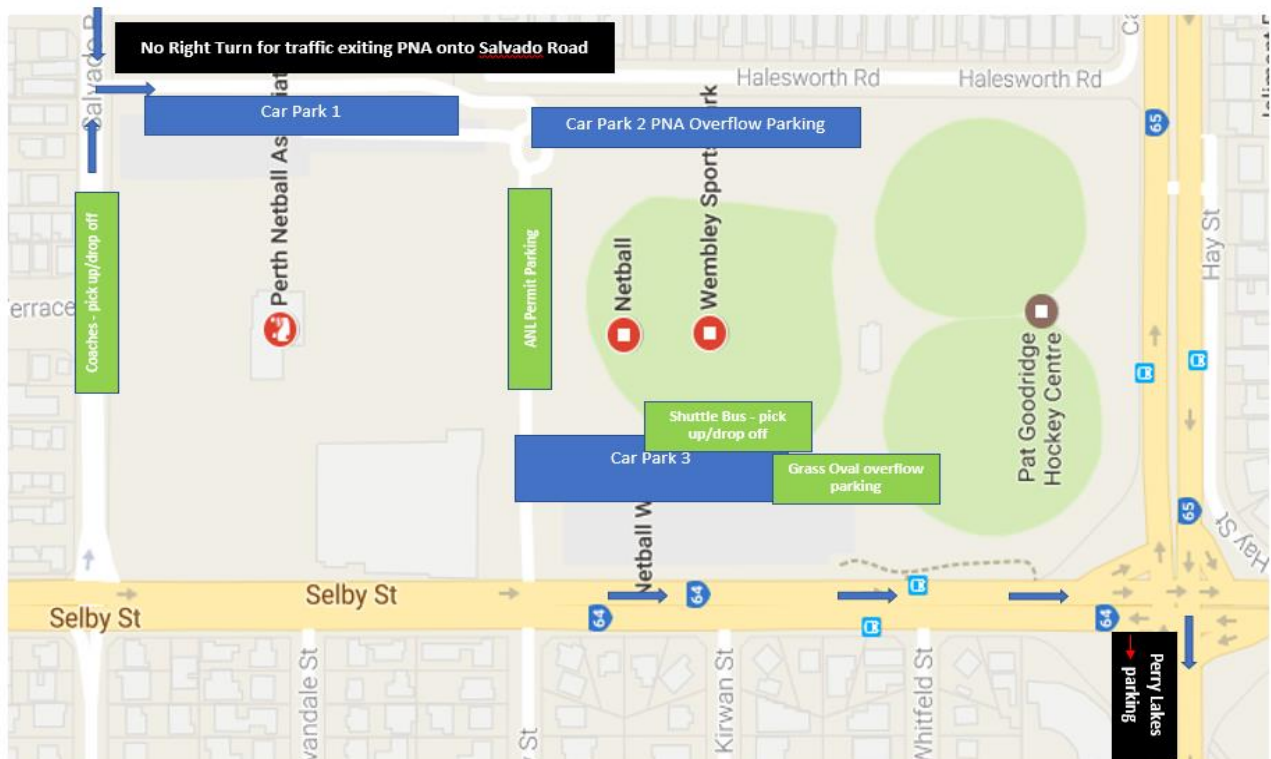

An overflow car parking area has been allocated at Perry Lakes Reserve, **corner of Perry Lakes Drive and Underwood Ave**, opposite Bendat Basketball Centre in Underwood Avenue, Floreat.

All large vehicles, 12 seater buses, 22 seater busses, coasters and coaches need to utilise the overflow car park. Overflow parking will also be available for additional cars.

The shuttle buses will pick up and drop off from the designated area in Car Park 3, accessible from the footpath.

COACHES & BUSES

Association coach drivers can drop off attendees in the designated drop off zone located on Salvado Road. ***The drop off zone will be clearly sign posted with access from Jersey St only. For safety reasons coaches will not be allowed access to the venue to turn around.***

CAR DROP OFF ZONE

Cars will use the drop off zone on **Salvado Road** in front of Perth Netball Association for **cars, buses and coaches of all sizes**.

The drop off zone will be clearly sign posted with access from Jersey St onto Salvado Round only.

There will be car parking attendants located at entry and exit points of the Wembley Sports and overflow car park. We request your cooperation with these personnel when required.

2018 SMARTER THAN SMOKING ASSOCIATION CHAMPS PARKING AND ACCESS MAP