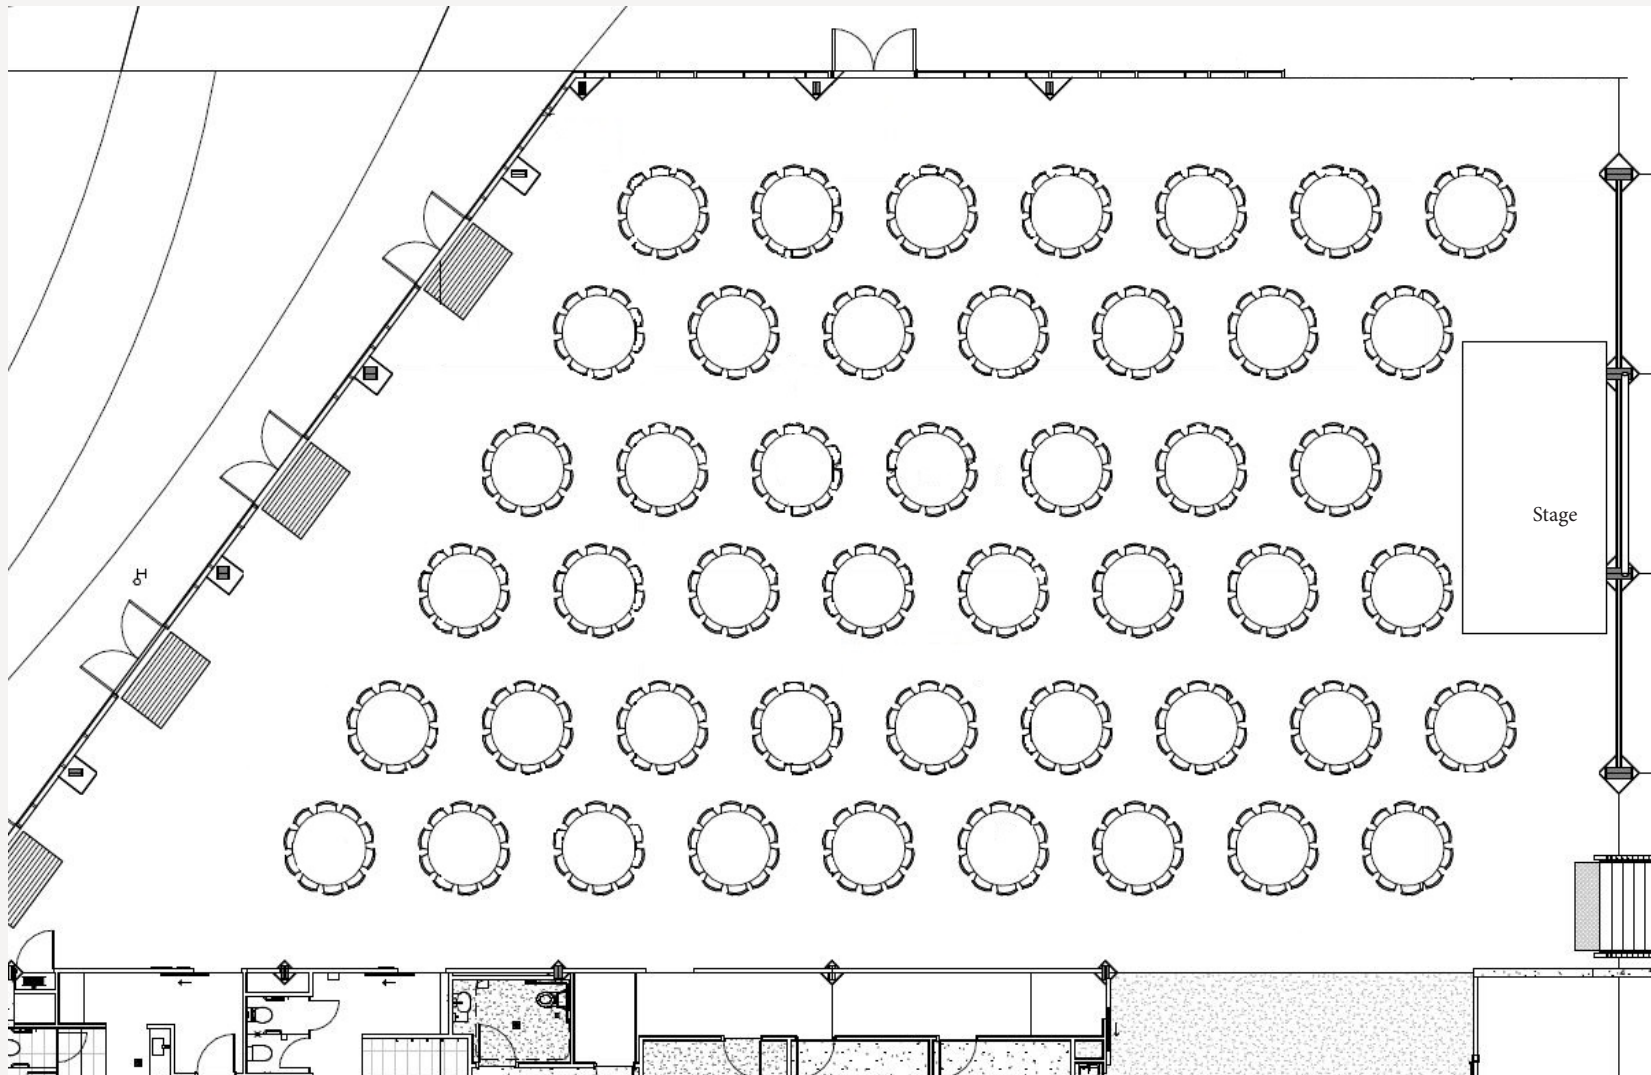

Banquet Floor Plan - Round Tables

470 max. capacity

CONTACT US

Lennon Drive

South Townsville QLD 4810

(07) 4781 1519

e: info@quaysideterminal.com.au